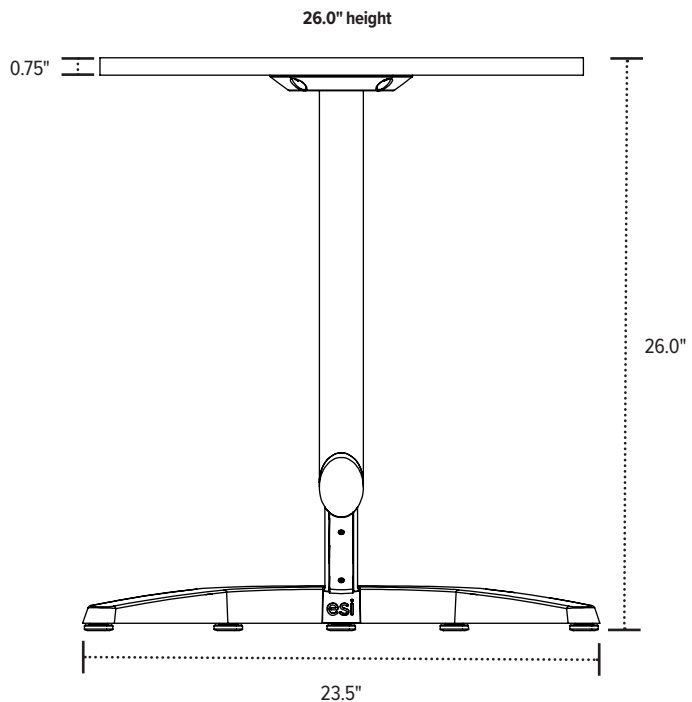

Motific

mobile tech table

round worksurface

amorphic worksurface

esi

800.833.3746
esiergo.com