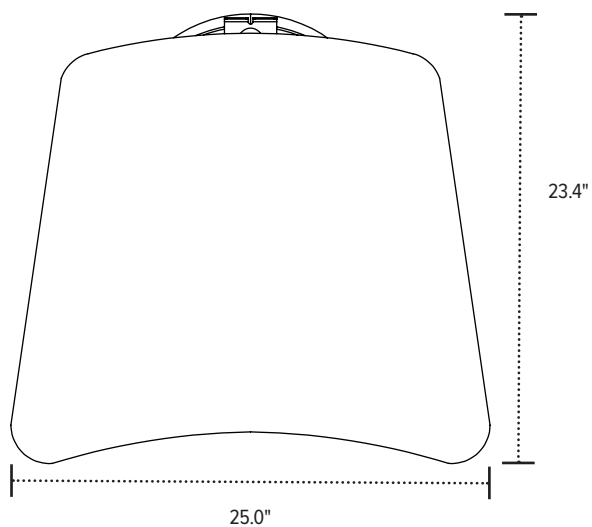

Motific

mobile tech table

round worksurface

amorphic worksurface

esi

800.833.3746
esiergo.com