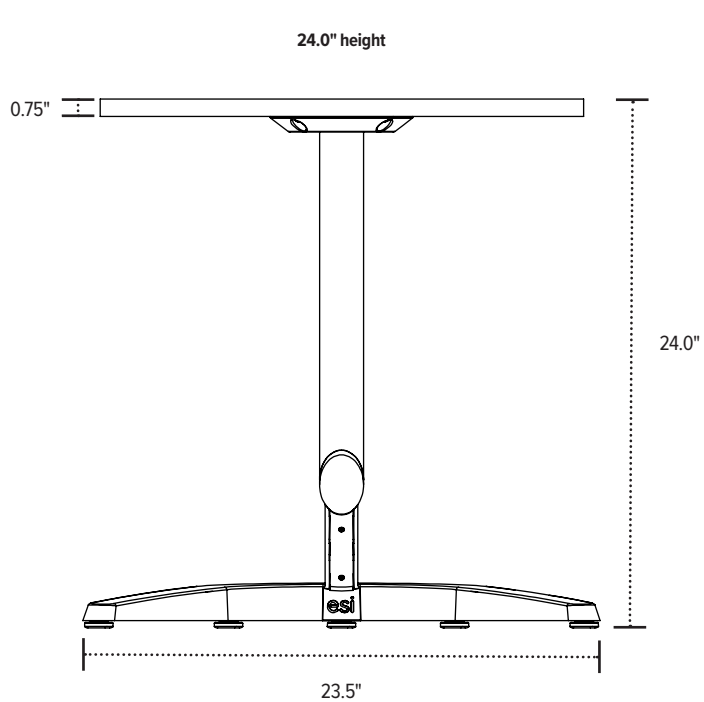

Motific

mobile tech table

round worksurface

amorphic worksurface

esi

800.833.3746
esiergo.com