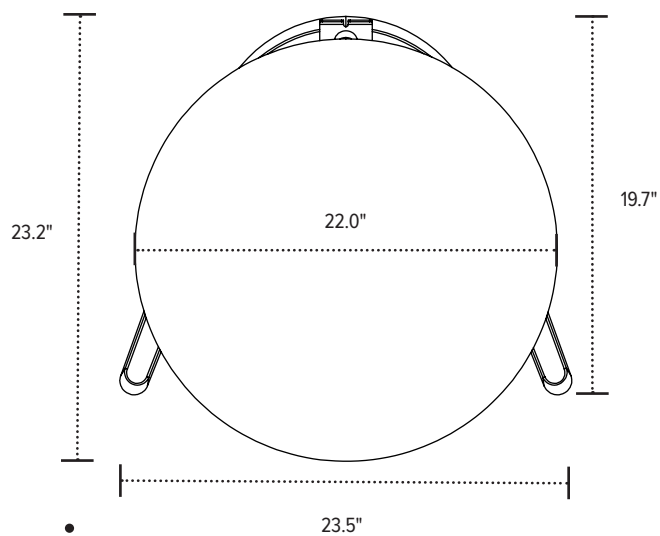

round worksurface