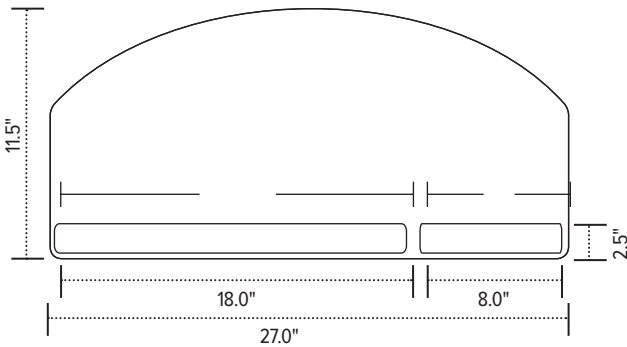

esi

PL006

Radius platform

PL006

Radius platform

esi

Product specs

- Includes :
 - Gel palm rests
 - Mouse pad
 - Mouse guards
 - Cord management clips
- Designed for 42.0" or larger radius corner worksurfaces
- Accommodates left or right-handed mousing
- Made from black 0.3" thin phenolic
- Warranty: 15 yr. (*platform*)
2 yr. (*palm rest/mouse pad*)