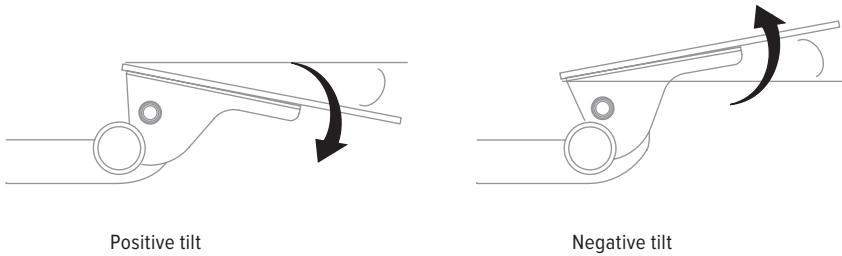

## Product specs

Spring assisted height adjustment allows for effortless positioning of the keyboard platform using a single knob.

- Spring assisted adjustment
- 17.0" glide track
- No minimum requirement needed for full retraction
- $\pm 15^\circ$  tilt adjustment
- 6.3" height adjustment range
  - 1.3" above track | 5.0" below track
- 360° glide track rotation
- Positions flush with worksurface
- Recommended for any platform
- Soft touch knob for simultaneous height and tilt adjustment
- Warranty: 15 yr.