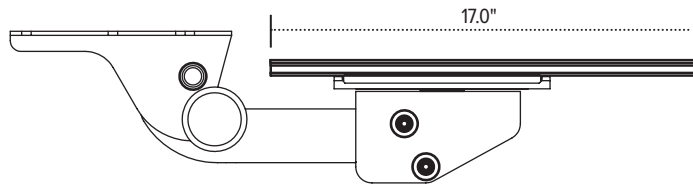

## Product specs

Spring assisted height adjustment allows for effortless positioning of the keyboard platform using a single knob.

- Spring assisted adjustment
- 17.0" glide track
- No minimum requirement needed for full retraction
- $\pm 15^\circ$  tilt adjustment
- 6.3" height adjustment range
  - 1.3" above track | 5.0" below track
- 360° glide track rotation
- Positions flush with worksurface
- Recommended for any platform
- Soft touch knob for simultaneous height and tilt adjustment
- Warranty: 15 yr.