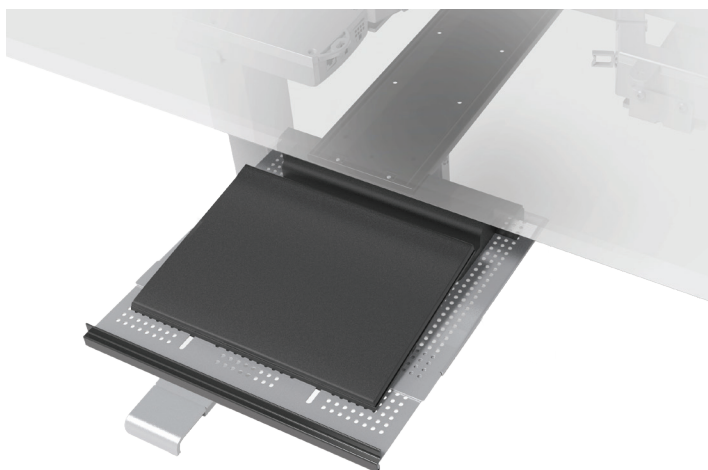

Tech Dock

Sliding tech tray

Tech Dock

Sliding tech tray

Product specs

- 15.0" laptop tray width
- 12.0"–16.0" adjustable depth
- 16.8" glide track worksurface under mount
(fixed mounting option without glide track)
- 360° swivel (with or without glide track)
- 20 lb. weight capacity
- 4.2" or 4.9" adjustable height below worksurfaces
- Rubber coated grip
- Convenient cable access
- Accommodates a single laptop or a laptop/docking station combo
- Warranty: 15 yr.

Model

- TDOCK-SLV

Side view

Height expanded

Side view

Height retracted

Front view

Top view