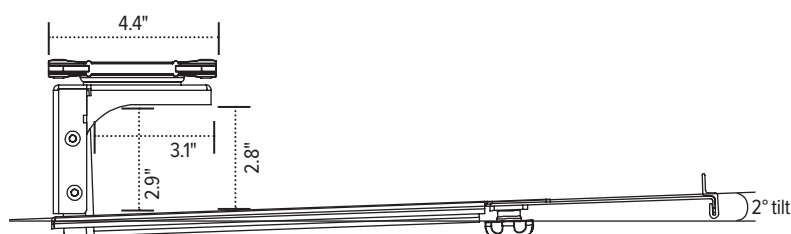

Tech Dock

Sliding tech tray

Tech Dock

Sliding tech tray

Product specs

- 15.0" laptop tray width
- 12.0"–16.0" adjustable depth
- 16.8" glide track worksurface under mount
(fixed mounting option without glide track)
- 360° swivel (with or without glide track)
- 20 lb. weight capacity
- 4.2" or 4.9" adjustable height below worksurfaces
- Rubber coated grip
- Convenient cable access
- Accommodates a single laptop or a laptop/docking station combo
- Warranty: 15 yr.

Model

- TDOCK-SLV

Side view

Height expanded

Side view

Height retracted

Front view

Top view