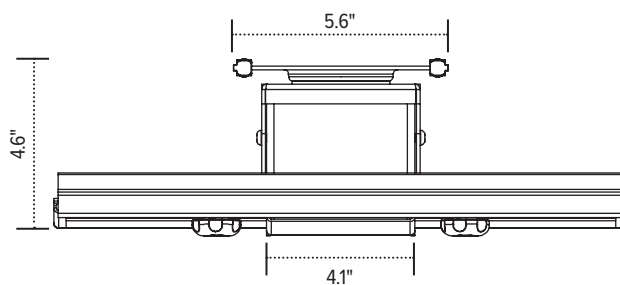

Tech Dock

Sliding tech tray

Tech Dock

Sliding tech tray

Product specs

- 15.0" laptop tray width
- 12.0"–16.0" adjustable depth
- 16.8" glide track worksurface under mount
(fixed mounting option without glide track)
- 360° swivel (with or without glide track)
- 20 lb. weight capacity
- 4.2" or 4.9" adjustable height below worksurfaces
- Rubber coated grip
- Convenient cable access
- Accommodates a single laptop or a laptop/docking station combo
- Warranty: 15 yr.

Model

- TDOCK-SLV

Side view

Height expanded

Side view

Height retracted

Front view

Top view