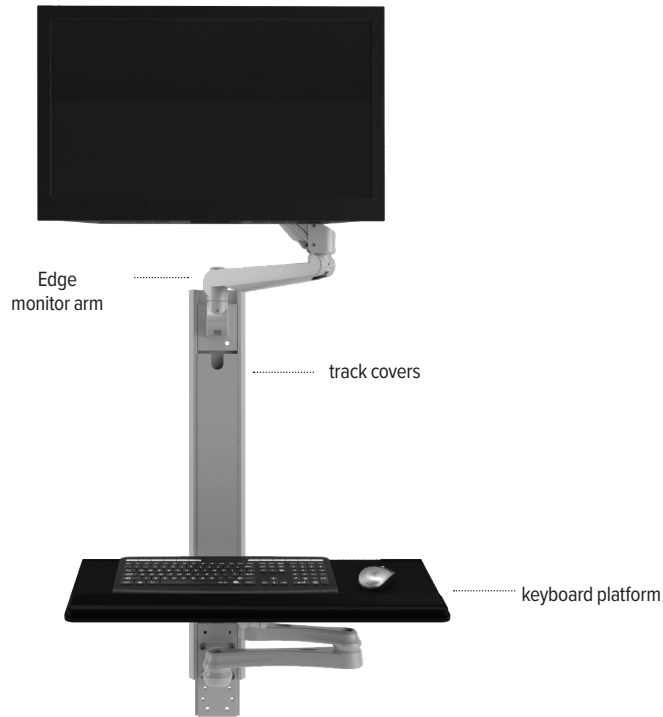

Titan-Edge

Single track-mounted workstation

Titan-Edge

Single track-mounted workstation

Product specs

- Includes:
 - Track covers to conceal cords
 - One 31.5" aluminum alloy wall track
 - Edge® monitor arm
 - Keyboard platform
- Keyboard arm and monitor arm can be positioned anywhere along the wall track
- For left or right-handed users
- Keyboard tray retracts and extends to save space. It does not offer lift and lock height adjustment.
- Keyboard tray offers manual height adjustment using Pin Set for one-time height setting in 3.0" increments.
- 6.5lb.–17.6lb. monitor weight range
- 12.5" monitor arm height adjustment range
- 23.5" monitor arm extension
- 24.9"w x 10.6"d keyboard dimensions
- 23.0" keyboard arm extension
- Warranty: 15 yr. (*structural*)
2 yr. (*palm rest*)

Model

List price

TITAN-EDGE

\$1,398

Titan-Edge

Single track-mounted workstation