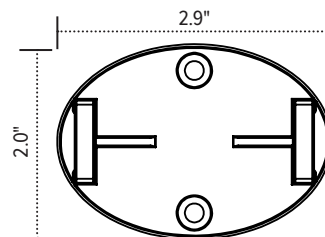

Conceal

cable management spine

Product specs

- Expands and retracts to keep cables organized under a height adjustable table base
- 53.5" total height
- 23 links
- Links are detachable
- Weighted bottom
- Attaches to bottom of worksurface
- Warranty: 15 yrs.

Model

- CONCEAL-GRY
- CONCEAL-BLK
- CONCEAL-WHT

Conceal

cable management spine

Conceal base

Base aerial view

Base profile view

Conceal link

Link aerial view

Link profile view

Conceal worksurface mounting clip

mounting clip bottom view

mounting clip profile view

esi

800.833.3746
esiergo.com