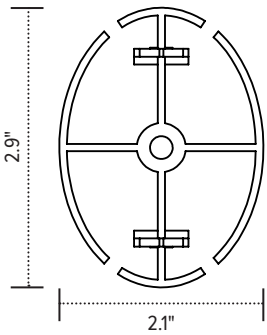

Conceal

cable management spine

Product specs

- Expands and retracts to keep cables organized under a height adjustable table base
- 53.5" total height
- 23 links
- Links are detachable
- Weighted bottom
- Attaches to bottom of worksurface
- Warranty: 15 yrs.

Model

- CONCEAL-GRY
- CONCEAL-BLK
- CONCEAL-WHT

Conceal

cable management spine

Conceal base

Base aerial view

Base profile view

Conceal link

Link aerial view

Link profile view

Conceal worksurface mounting clip

mounting clip bottom view

mounting clip profile view

esi

800.833.3746
esiergo.com