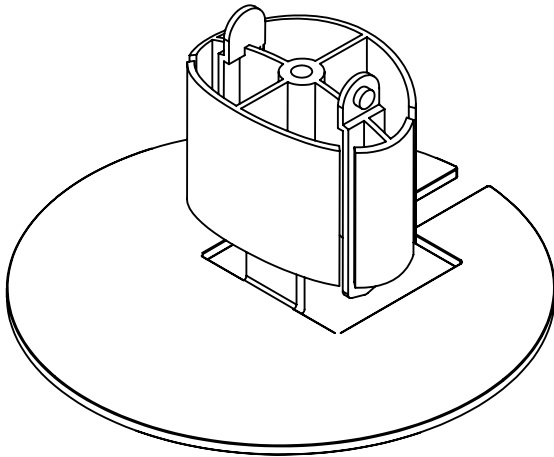

Conceal

cable management spine

Product specs

- Expands and retracts to keep cables organized under a height adjustable table base
- 53.5" total height
- 23 links
- Links are detachable
- Weighted bottom
- Attaches to bottom of worksurface
- Warranty: 15 yrs.

Model

- CONCEAL-GRY
- CONCEAL-BLK
- CONCEAL-WHT

Conceal

cable management spine

Conceal base

Base aerial view

Base profile view

Conceal link