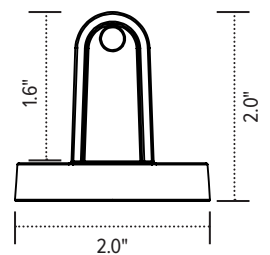

Conceal

cable management spine

Product specs

- Expands and retracts to keep cables organized under a height adjustable table base
- 53.5" total height
- 23 links
- Links are detachable
- Weighted bottom
- Attaches to bottom of worksurface
- Warranty: 15 yrs.

Model

- CONCEAL-GRY
- CONCEAL-BLK
- CONCEAL-WHT

Conceal

cable management spine

Conceal base

Base aerial view

Base profile view

Conceal link

Link aerial view

Link profile view

Conceal worksurface mounting clip

mounting clip bottom view

mounting clip profile view

esi

800.833.3746
esiergo.com