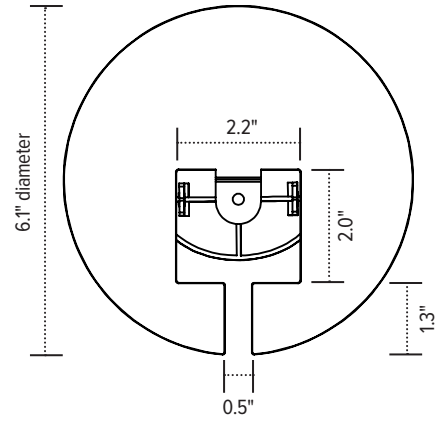

Conceal

cable management spine

Product specs

- Expands and retracts to keep cables organized under a height adjustable table base
- 53.5" total height
- 23 links
- Links are detachable
- Weighted bottom
- Attaches to bottom of worksurface
- Warranty: 15 yrs.

Model

- CONCEAL-GRY
- CONCEAL-BLK
- CONCEAL-WHT

Conceal

cable management spine

Conceal base

Base aerial view

Base profile view

Conceal link

Link aerial view

Link profile view

Conceal worksurface mounting clip

mounting clip bottom view

mounting clip profile view

esi

800.833.3746
esiergo.com