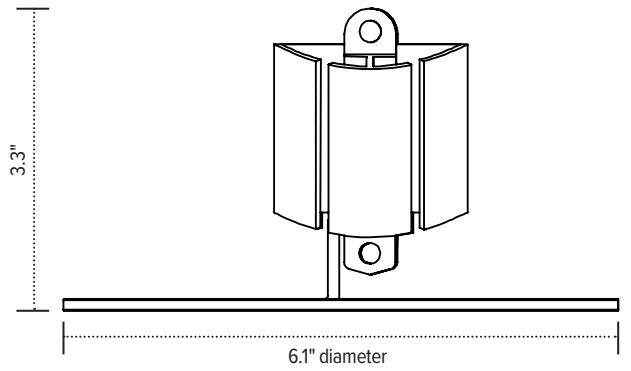

Conceal

cable management spine

Product specs

- Expands and retracts to keep cables organized under a height adjustable table base
- 53.5" total height
- 23 links
- Links are detachable
- Weighted bottom
- Attaches to bottom of worksurface
- Warranty: 15 yrs.

Model

- CONCEAL-GRY
- CONCEAL-BLK
- CONCEAL-WHT

Conceal

cable management spine

Conceal base

Base aerial view

Base profile view

Conceal link

Link aerial view

Link profile view

Conceal worksurface mounting clip

mounting clip bottom view

mounting clip profile view

esi

800.833.3746
esiergo.com