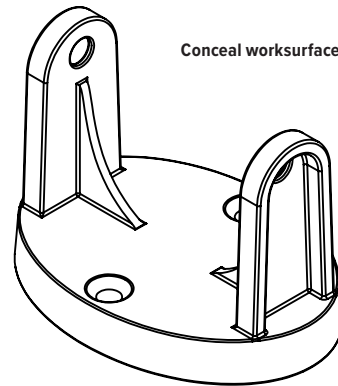

Conceal

cable management spine

Product specs

- Expands and retracts to keep cables organized under a height adjustable table base
- 53.5" total height
- 23 links
- Links are detachable
- Weighted bottom
- Attaches to bottom of worksurface
- Warranty: 15 yrs.

Model

- CONCEAL-GRY
- CONCEAL-BLK
- CONCEAL-WHT

Conceal

cable management spine

Conceal base

Base aerial view

Base profile view

Conceal link

Link aerial view

Link profile view

Conceal worksurface mounting clip

mounting clip bottom view

mounting clip profile view

esi

800.833.3746
esiergo.com