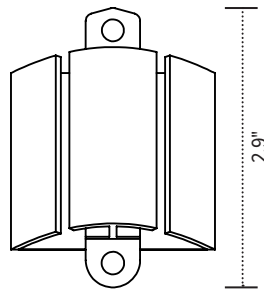

Conceal

cable management spine

Product specs

- Expands and retracts to keep cables organized under a height adjustable table base
- 53.5" total height
- 23 links
- Links are detachable
- Weighted bottom
- Attaches to bottom of worksurface
- Warranty: 15 yrs.

Model

- CONCEAL-GRY
- CONCEAL-BLK
- CONCEAL-WHT

Conceal

cable management spine

Conceal base

Base aerial view

Base profile view

Conceal link

Link aerial view

Link profile view

Conceal worksurface mounting clip

mounting clip bottom view

mounting clip profile view

esi

800.833.3746
esiergo.com