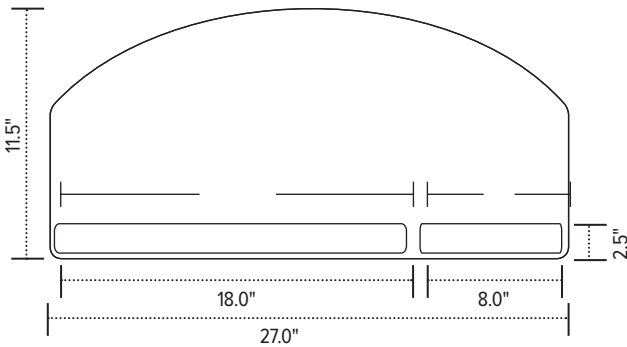

PL006

Radius platform

V35 - Pricing effective 6/1/2021

PL006

Radius platform

esi®

Product specs

- Includes :
 - Gel palm rests
 - Mouse pad
 - Mouse guards
 - Cord management clips
- Designed for 42.0" or larger radius corner worksurfaces
- Accommodates left or right-handed mousing
- Made from black 0.3" thin phenolic
- Warranty: 15 yr. (*platform*)
2 yr. (*palm rest/mouse pad*)