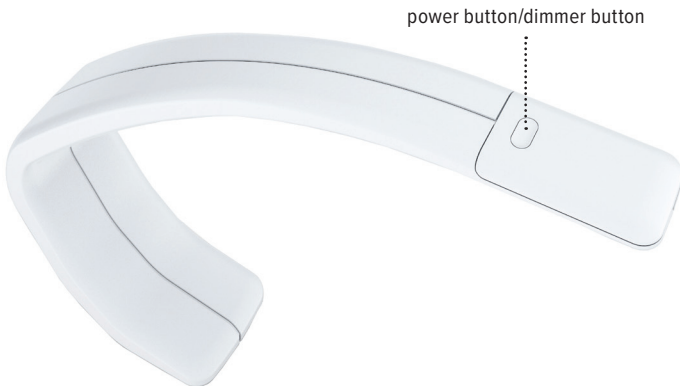

# Amble™ Classic

Single arm LED task light

# Amble Classic

Single arm LED task light

esi<sup>®</sup>

gravity-driven shade

power button/dimmer button

## Product specs

- LED
- 3500 K color temperature
- 206 lumens
- 83 CRI
- 11.5 watts
- 60,000 hrs. lamp life
- Automatic shut-off after 6 hours
- Built-in dimmer
- 9.0' power cord
- Power source is UL listed
- Light is ETL listed
- Available in white finish only
- 15.8" light reach
- Warranty: 15 yr (structural)/1 yr. (LED transformer)

# Amble Classic

Single arm LED task light

esi®