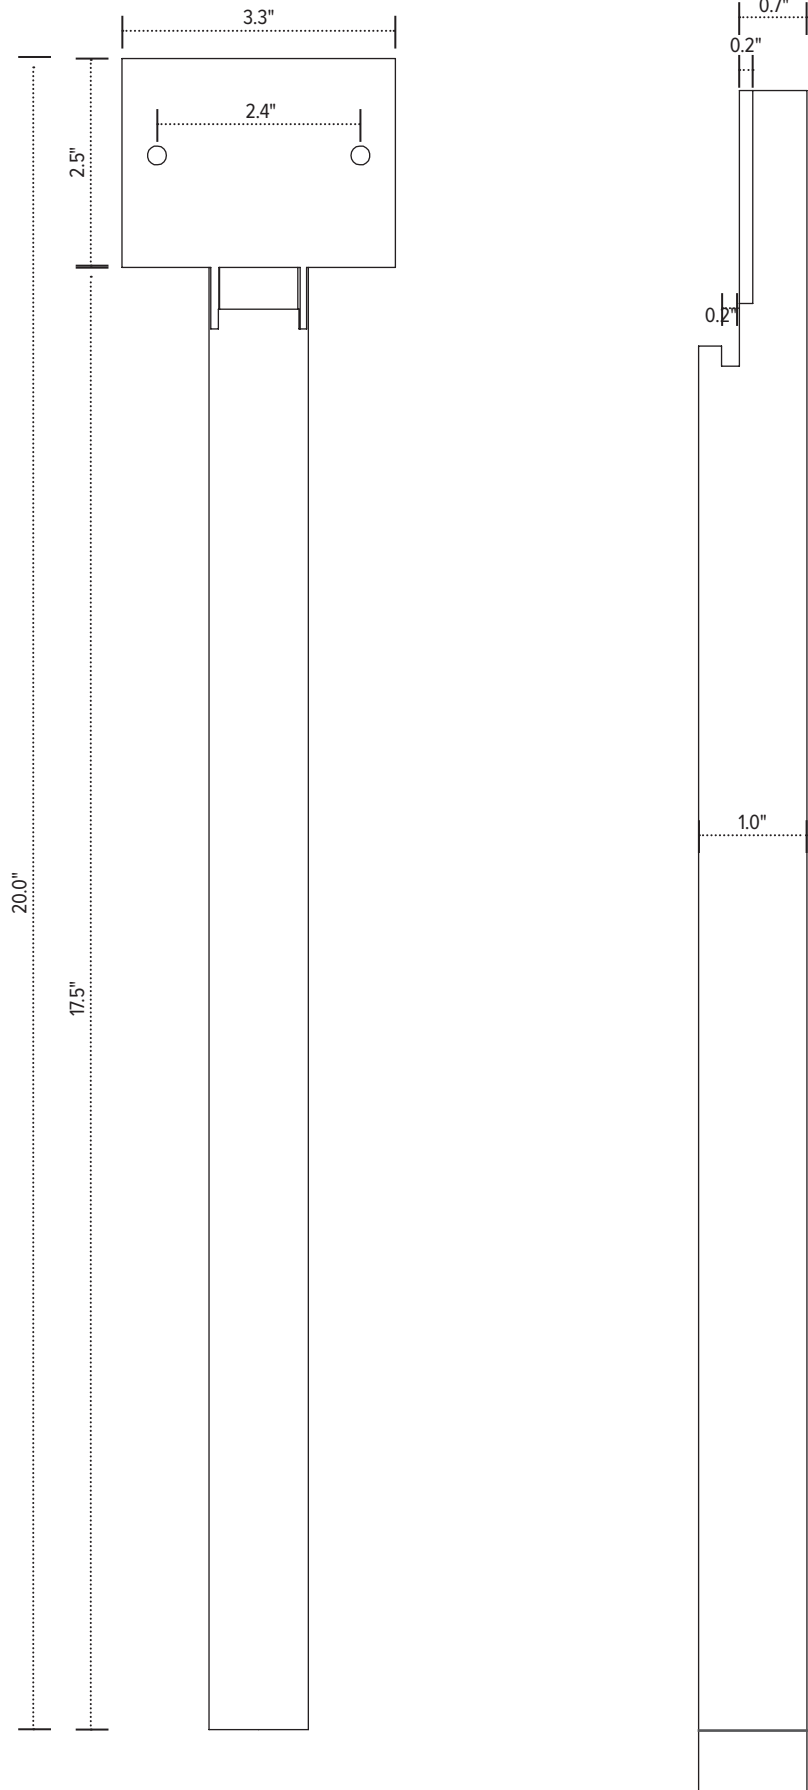

Benching Solutions Knoll® Antenna monitor arm benching adapter

esi

800.833.3746
esiergo.com