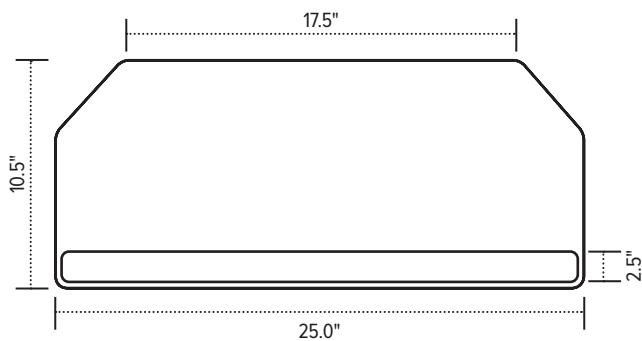

Solution 2CC

keyboard platform combo

Solution 2CC

keyboard platform combo

Product specs

- Recommended for diagonal corner worksurfaces
- PL003CC-25 keyboard platform*
 - Includes: gel palm rests, mouse pad, mouse guards, cord management clips
 - Made from black 0.3" thin phenolic (*except R-series)
- 25.0" cut corner keyboard platform
- Accommodates left or right handed users
- AA360 articulating arm
- Lift-and-lock height adjustment
- 21.0" glide track
- 21.0" clearance required for full retraction
- $\pm 15^\circ$ tilt adjustment
- 7.0" height adjustment range
 - 2.5" above track | 4.5" below track
- 360° glide track rotation
- Positions flush with worksurface
- Warranty:
 - 15yr. articulating arm/platform
 - 2yr. palm rest/mouse pad

Model

SOLUTION2CC
SOLUTION 2CCR

*Available in R-Series as a cut corner platform only. Contact the Customer Service Department for more details. R-Series Platforms are composed of 100% post-consumer materials, making them completely recyclable. They are free of formaldehydes and carcinogens and emit no VOC's (Volatile Organic Compounds).