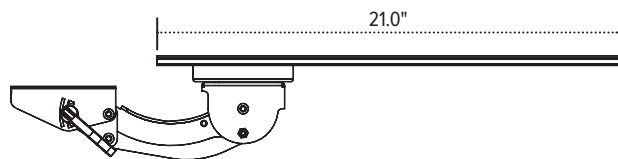

Solution 2CC

keyboard platform combo

Solution 2CC

keyboard platform combo

Product specs

- Recommended for diagonal corner worksurfaces
- PL003CC-25 keyboard platform*
 - Includes: gel palm rests, mouse pad, mouse guards, cord management clips
 - Made from black 0.3" thin phenolic (*except R-series)
- 25.0" cut corner keyboard platform
- Accommodates left or right handed users
- AA360 articulating arm
- Lift-and-lock height adjustment
- 21.0" glide track
- 21.0" clearance required for full retraction
- $\pm 15^\circ$ tilt adjustment
- 7.0" height adjustment range
 - 2.5" above track | 4.5" below track
- 360° glide track rotation
- Positions flush with worksurface
- Warranty:
 - 15yr. articulating arm/platform
 - 2yr. palm rest/mouse pad

Model

SOLUTION2CC
SOLUTION 2CCR

*Available in R-Series as a cut corner platform only. Contact the Customer Service Department for more details. R-Series Platforms are composed of 100% post-consumer materials, making them completely recyclable. They are free of formaldehydes and carcinogens and emit no VOC's (Volatile Organic Compounds).