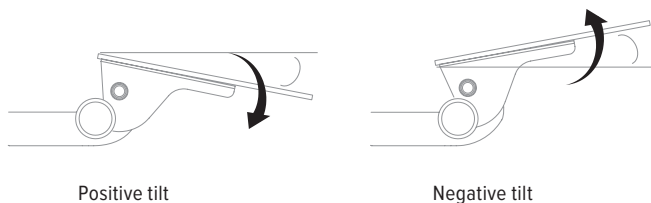

Solution 2CC

keyboard platform combo

Solution 2CC

keyboard platform combo

Product specs

- Recommended for diagonal corner worksurfaces
- PL003CC-25 keyboard platform*
 - Includes: gel palm rests, mouse pad, mouse guards, cord management clips
 - Made from black 0.3" thin phenolic (*except R-series)
- 25.0" cut corner keyboard platform
- Accommodates left or right handed users
- AA360 articulating arm
- Lift-and-lock height adjustment
- 21.0" glide track
- 21.0" clearance required for full retraction
- $\pm 15^\circ$ tilt adjustment
- 7.0" height adjustment range
 - 2.5" above track | 4.5" below track
- 360° glide track rotation
- Positions flush with worksurface
- Warranty:
 - 15yr. articulating arm/platform
 - 2yr. palm rest/mouse pad

Model

SOLUTION2CC
SOLUTION 2CCR

*Available in R-Series as a cut corner platform only. Contact the Customer Service Department for more details. R-Series Platforms are composed of 100% post-consumer materials, making them completely recyclable. They are free of formaldehydes and carcinogens and emit no VOC's (Volatile Organic Compounds).