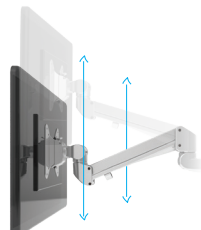

EVOLVE4-FM

FIXED + MOTION
DYNAMIC HEIGHT ADJUSTMENT

- Monitor Extension: 26.75"
- Monitor Retraction: 3"
- Monitor Tilt: +90°/-25°
- Monitor Rotation: +90°/-90°
- Weight Capacity (per arm):
 - Minimum: 6.5
 - Maximum: 17.6 lbs
- 180° Lock-Out Feature
- Quick Release
- 28" Pole
- Desk clamp & grommet mount included
- Max Monitor Width: 27"
(bezel measured left to right)

MODEL #

- EVOLVE4-FM-SLV
- EVOLVE4-FM-BLK **LT**
- EVOLVE4-FM-WHT **LT**

LT=CALL FOR ON HAND AVAILABILITY

Monitor Quick Release

Landscape/Portrait Rotation

Integrated Allen Wrench Storage

Grommet Mount

Desk Clamp

Cable Management

Effortless Adjustment