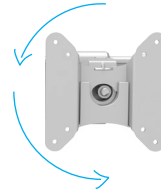

EVOLVE4-FM

FIXED + MOTION
DYNAMIC HEIGHT ADJUSTMENT

- Monitor Extension: 26.75"
- Monitor Retraction: 3"
- Monitor Tilt: +90°/-25°
- Monitor Rotation: +90°/-90°
- Weight Capacity (per arm):
 - Minimum: 6.5
 - Maximum: 17.6 lbs
- 180° Lock-Out Feature
- Quick Release
- 28" Pole
- Desk clamp & grommet mount included
- Max Monitor Width: 27"
(bezel measured left to right)

MODEL #

- EVOLVE4-FM-SLV
- EVOLVE4-FM-BLK **LT**
- EVOLVE4-FM-WHT **LT**

LT=CALL FOR ON HAND AVAILABILITY

Monitor Quick Release

Landscape/Portrait Rotation

Integrated Allen Wrench Storage

Grommet Mount

Desk Clamp