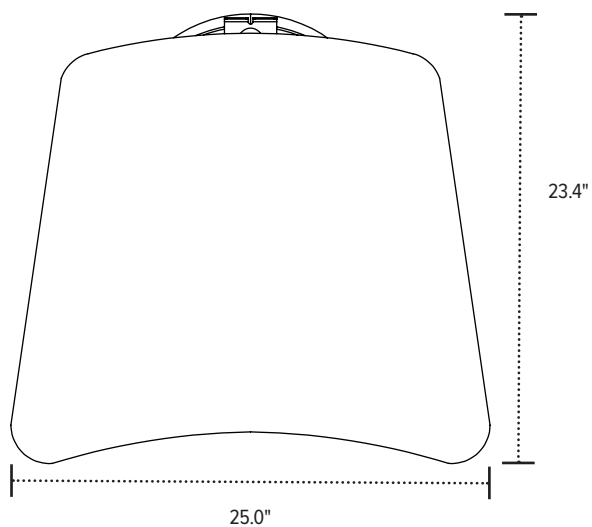

amorphic worksurface