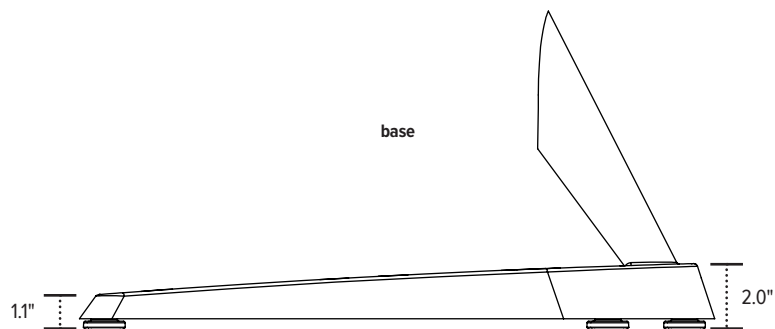

Motific

mobile tech table