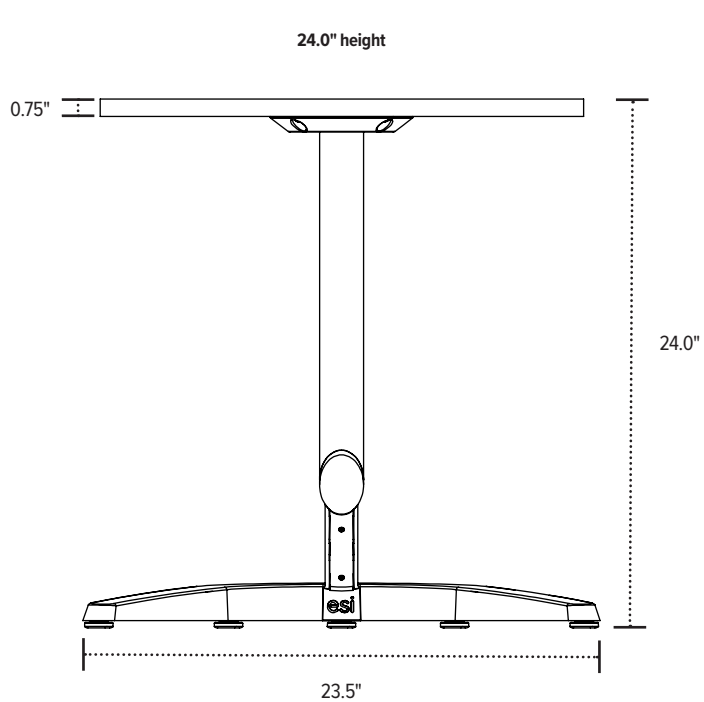

Motific

mobile tech table