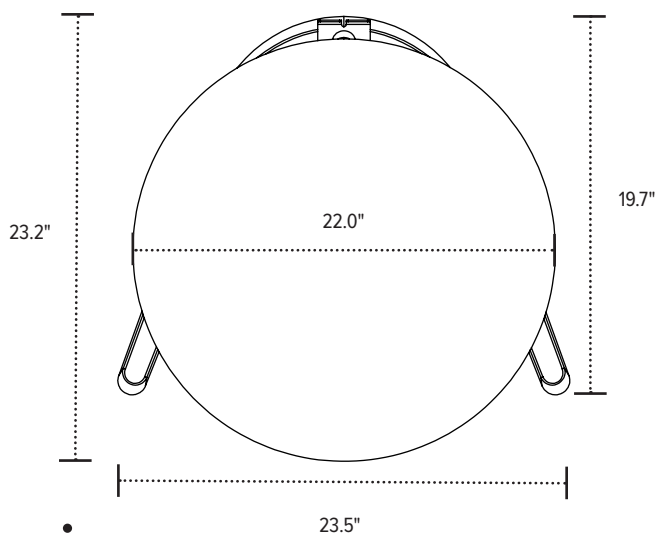

round worksurface