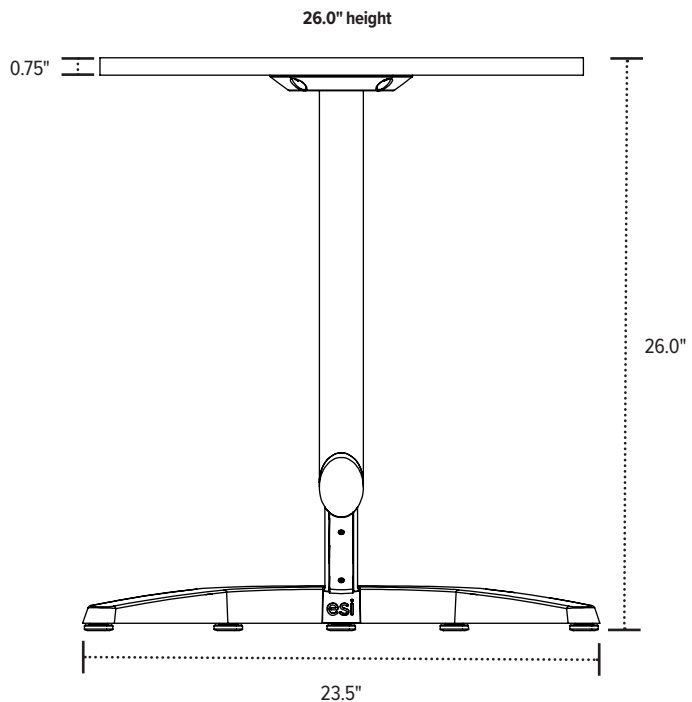

Motific

mobile tech table