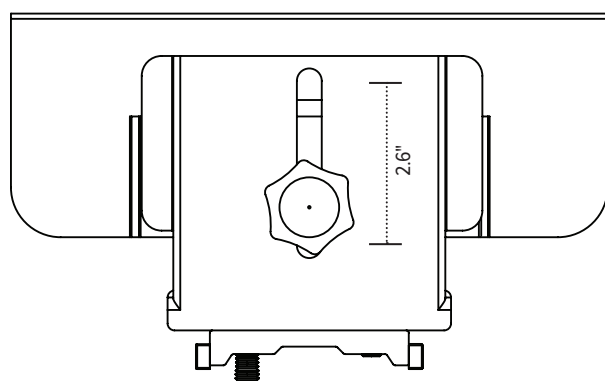

Mini CPU holder

Titan-Edge small CPU holder

esi

800.833.3746
esiergo.com