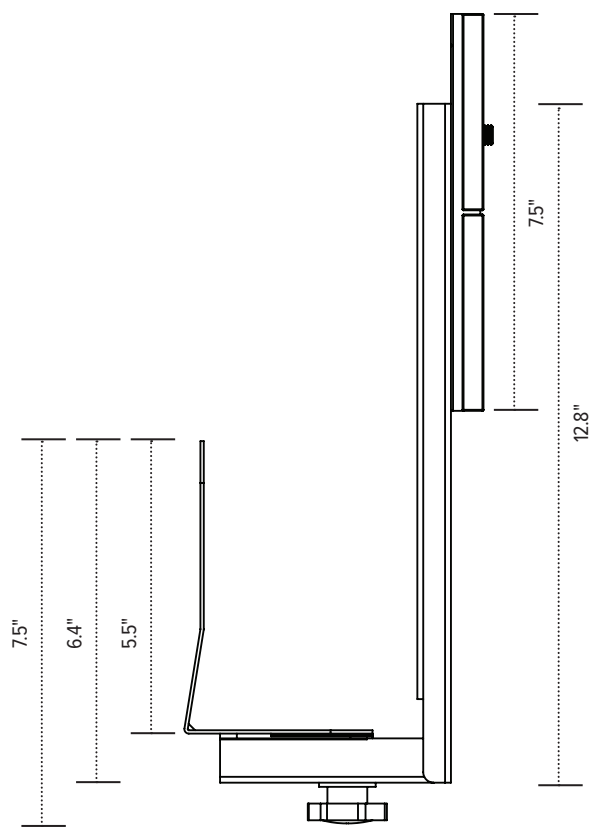

Mini CPU holder

Titan-Edge small CPU holder

esi

800.833.3746
esiergo.com