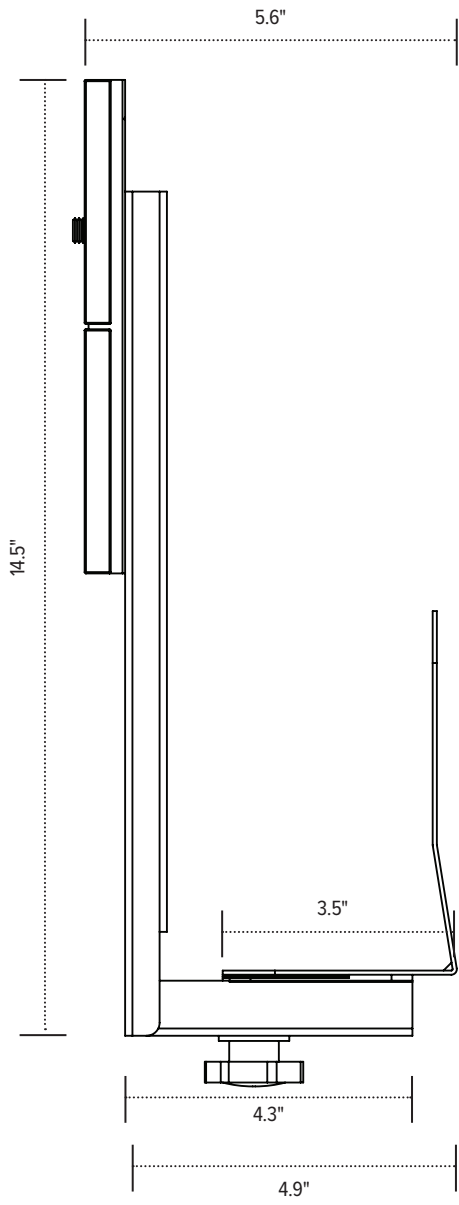

Mini CPU holder

Titan-Edge small CPU holder

esi

800.833.3746
esiergo.com