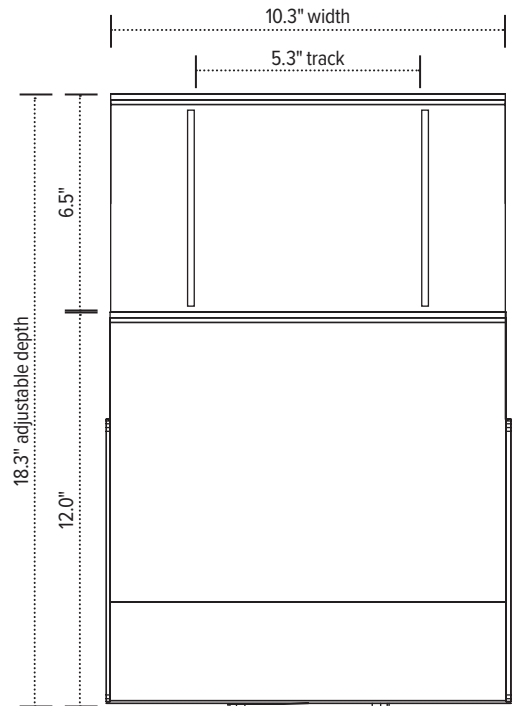

## Product specs

- 10.3" laptop tray width
- 12.0"–18.3" laptop tray adjustable depth
- Can accommodate laptop alone or laptop with docking station
- Can be added to any existing Edge or Evolve monitor arm
- Monitor arm sold separately
- Warranty: 15 yrs.

# LTH-edge

adjustable laptop tray

esi

800.833.3746  
esiergo.com