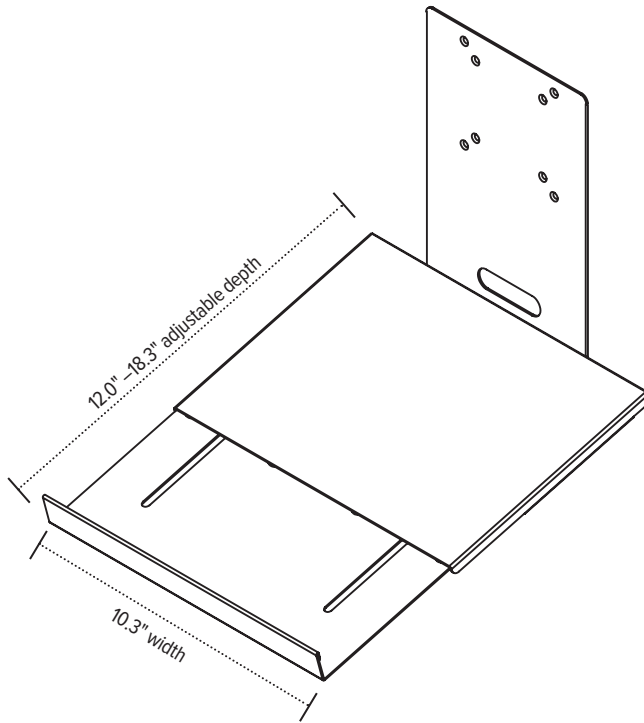

## Product specs

- 10.3" laptop tray width
- 12.0"–18.3" laptop tray adjustable depth
- Can accommodate laptop alone or laptop with docking station
- Can be added to any existing Edge or Evolve monitor arm
- Monitor arm sold separately
- Warranty: 15 yrs.

# LTH-edge

adjustable laptop tray

esi

800.833.3746  
esiergo.com