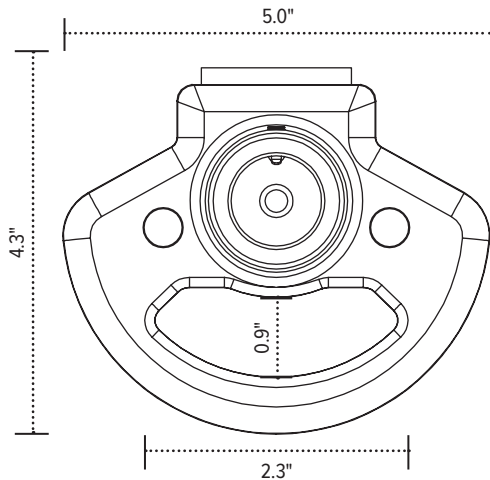

## Product specs

- 10.3" laptop tray width
- 12.0"–18.3" laptop tray adjustable depth
- Can accommodate laptop alone or laptop with docking station
- Can be added to any existing Edge or Evolve monitor arm
- Monitor arm sold separately
- Warranty: 15 yrs.

## List price

<input type="radio"/> LTH-EDGE-SLV	\$195
------------------------------------	-------

esi

800.833.3746  
esiergo.com

# LTH-edge

adjustable laptop tray

esi

800.833.3746  
esiergo.com