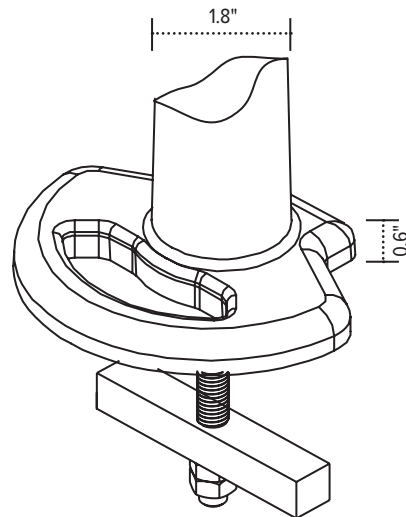

## Product specs

- 10.3" laptop tray width
- 12.0"–18.3" laptop tray adjustable depth
- Can accommodate laptop alone or laptop with docking station
- Can be added to any existing Edge or Evolve monitor arm
- Monitor arm sold separately
- Warranty: 15 yrs.

## List price

<input type="radio"/> LTH-EDGE-SLV	\$195
------------------------------------	-------

esi

800.833.3746  
esiergo.com

# LTH-edge

adjustable laptop tray

esi

800.833.3746  
esiergo.com