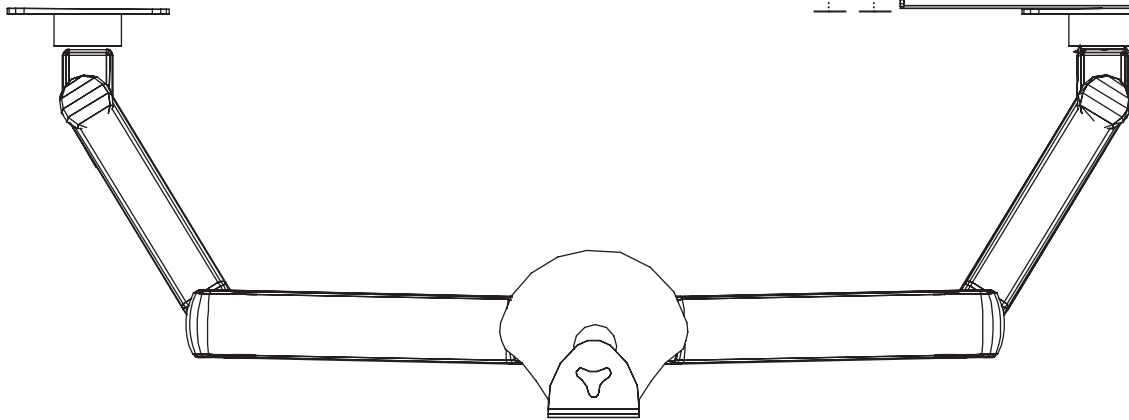

## Product specs

- 10.3" laptop tray width
- 12.0"–18.3" laptop tray adjustable depth
- Can accommodate laptop alone or laptop with docking station
- Can be added to any existing Edge or Evolve monitor arm
- Monitor arm sold separately
- Warranty: 15 yrs.

## List price

<input type="radio"/> LTH-EDGE-SLV	\$195
------------------------------------	-------

esi

800.833.3746  
esiergo.com

# LTH-edge

adjustable laptop tray

esi

800.833.3746  
esiergo.com