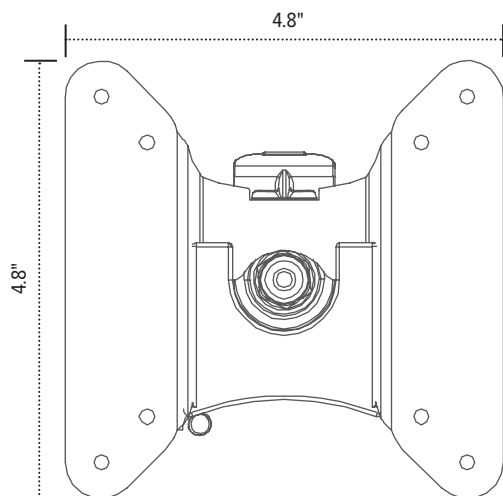

esi

800.833.3746
esiergo.com