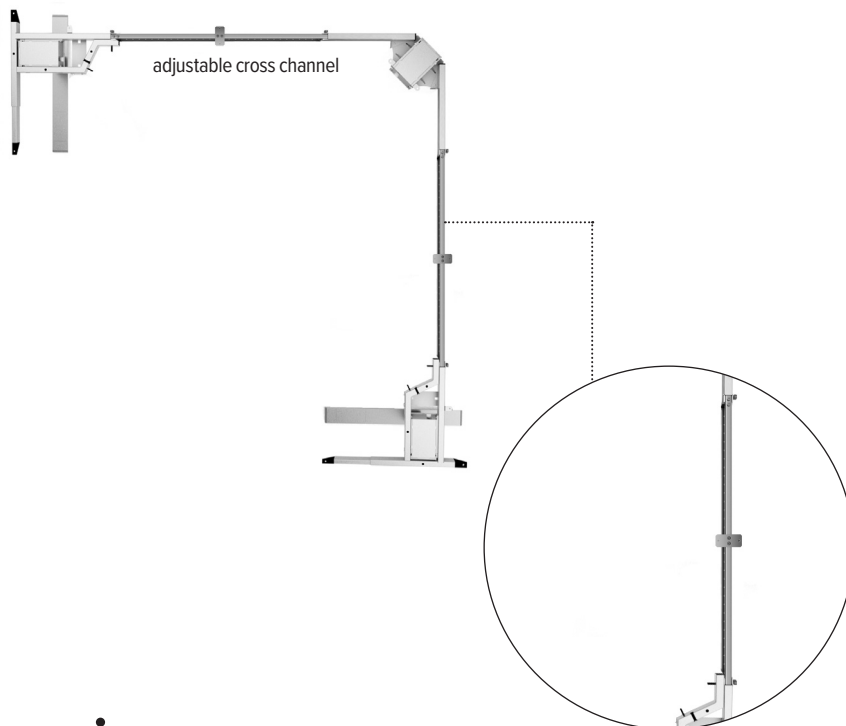

All-Flex[®] 3-leg + Conceal

electric table base

All-Flex 3-leg + Conceal

electric table base

All-Flex features

Conceal

All-Flex® 3-leg specs

- Electric height adjustment
- 330 lbs. base lifting capacity
- 1.5"/sec adjustment speed
- One part number for all 3-leg sizes
- 26.0" height adjustment range
 - 23.2"–49.2" (low/high)
 - (excluding worksurface)
- Three-stage adjustable legs
- Provides adjustable cross channels, top support, and feet making it one of the most adjustable table bases on the market.
- Foot is adjustable to 22.0" or 28.0"
 - (patented design)
- Adjustable width frame to fit worksurfaces 36.0"–84.0" wide
- Adjustable depth top support expands to accommodate worksurfaces 24.0"–36.0" deep
- Notched cross channel offers ample space for keyboard tray glide tracks
- 86.0" power cord
- Digital keypad with four memory settings
- Anti-collision safety feature
- Quick start
- Crossbar includes guide markings to assist in setting width
- Folding frame design for quick assembly
- Integrated control unit shelf
- Integrated storage for foot extension plate when not in use
- Integrated cable management
- Quiet adjustment
- Steel construction
- Low standby power consumption
- Lead free
- Three motors
- ADA compliant
- Locking casters are available
- Warranty: 15 yrs. structural / 7 yrs. mechanical

Conceal specs

- 53.5" total height
- 23links
- Links are detachable
- Weighted bottom
- Attaches to bottom of worksurface
- Warranty: 15 yrs.

Model #	List price
<input type="radio"/> FLEX3-CNCL-SLV	\$2,554
<input checked="" type="radio"/> FLEX3-CNCL-BLK	\$2,554
<input type="radio"/> FLEX3-CNCL-WHT	\$2,554

esi

800.833.3746
esiergo.com

All-Flex 3-leg + Conceal

electric table base

Link aerial view

Link profile view

Base profile view

esi