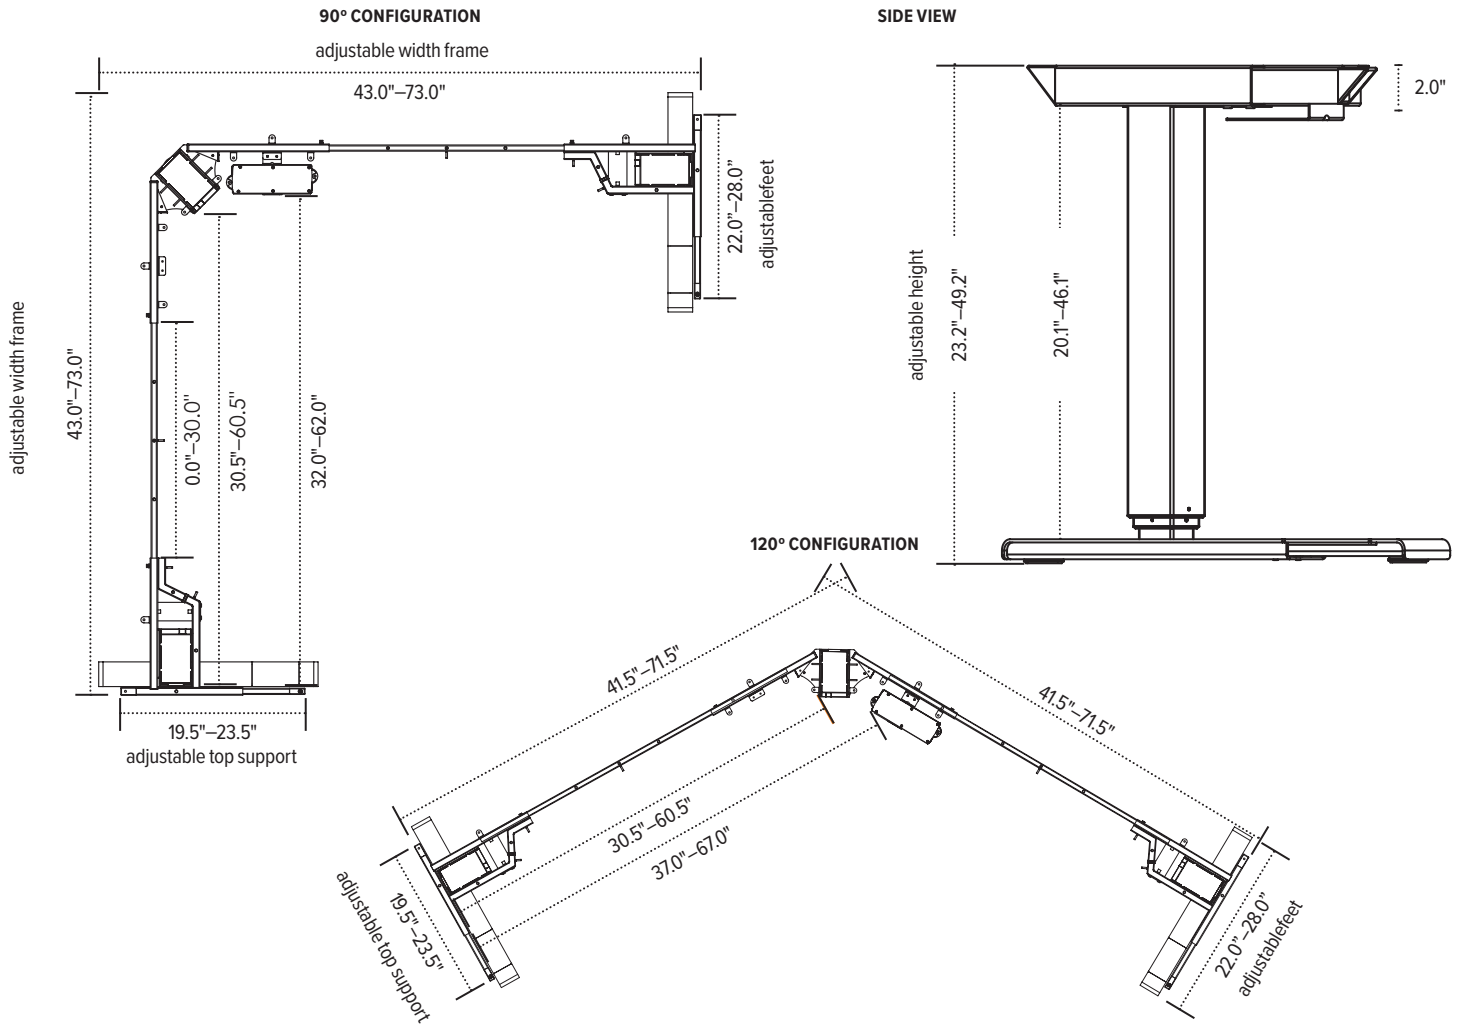

All-Flex[®] 3-leg + Conceal

electric table base

All-Flex 3-leg + Conceal

electric table base

All-Flex features

Conceal

All-Flex® 3-leg specs

- Electric height adjustment
- 330 lbs. base lifting capacity
- 1.5"/sec adjustment speed
- One part number for all 3-leg sizes
- 26.0" height adjustment range
 - 23.2"–49.2" (low/high)
 - (excluding worksurface)
- Three-stage adjustable legs
- Provides adjustable cross channels, top support, and feet making it one of the most adjustable table bases on the market.
- Foot is adjustable to 22.0" or 28.0"
 - (patented design)
- Adjustable width frame to fit worksurfaces 36.0"–84.0" wide
- Adjustable depth top support expands to accommodate worksurfaces 24.0"–36.0" deep
- Notched cross channel offers ample space for keyboard tray glide tracks
- 86.0" power cord
- Digital keypad with four memory settings
- Anti-collision safety feature
- Quick start
- Crossbar includes guide markings to assist in setting width
- Folding frame design for quick assembly
- Integrated control unit shelf
- Integrated storage for foot extension plate when not in use
- Integrated cable management
- Quiet adjustment
- Steel construction
- Low standby power consumption
- Lead free
- Three motors
- ADA compliant
- Locking casters are available
- Warranty: 15 yrs. structural / 7 yrs. mechanical

Conceal specs

- 53.5" total height
- 23links
- Links are detachable
- Weighted bottom
- Attaches to bottom of worksurface
- Warranty: 15 yrs.

Model #	List price
<input type="radio"/> FLEX3-CNCL-SLV	\$2,554
<input checked="" type="radio"/> FLEX3-CNCL-BLK	\$2,554
<input type="radio"/> FLEX3-CNCL-WHT	\$2,554

esi

800.833.3746
esiergo.com

All-Flex 3-leg + Conceal

electric table base

Link aerial view

Link profile view

Base profile view

esi

800.833. 3746
esiergo.com

The base dimensions as shown are actual.

© 2019 Fellowes, Inc. V32 catalog pricing.