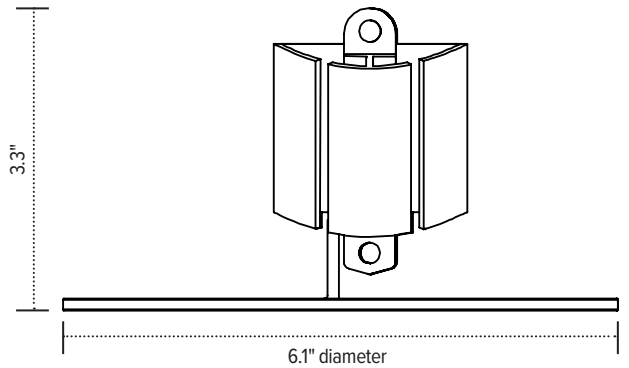

All-Flex[®] 3-leg + Conceal

electric table base

All-Flex 3-leg + Conceal

electric table base

All-Flex features

Conceal

All-Flex® 3-leg specs

- Electric height adjustment
- 330 lbs. base lifting capacity
- 1.5"/sec adjustment speed
- One part number for all 3-leg sizes
- 26.0" height adjustment range
 - 23.2"–49.2" (low/high)
 - (excluding worksurface)
- Three-stage adjustable legs
- Provides adjustable cross channels, top support, and feet making it one of the most adjustable table bases on the market.
- Foot is adjustable to 22.0" or 28.0"
 - (patented design)
- Adjustable width frame to fit worksurfaces 36.0"–84.0" wide
- Adjustable depth top support expands to accommodate worksurfaces 24.0"–36.0" deep
- Notched cross channel offers ample space for keyboard tray glide tracks
- 86.0" power cord
- Digital keypad with four memory settings
- Anti-collision safety feature
- Quick start
- Crossbar includes guide markings to assist in setting width
- Folding frame design for quick assembly
- Integrated control unit shelf
- Integrated storage for foot extension plate when not in use
- Integrated cable management
- Quiet adjustment
- Steel construction
- Low standby power consumption
- Lead free
- Three motors
- ADA compliant
- Locking casters are available
- Warranty: 15 yrs. structural / 7 yrs. mechanical

Conceal specs

- 53.5" total height
- 23links
- Links are detachable
- Weighted bottom
- Attaches to bottom of worksurface
- Warranty: 15 yrs.

Model #	List price
<input type="radio"/> FLEX3-CNCL-SLV	\$2,554
<input checked="" type="radio"/> FLEX3-CNCL-BLK	\$2,554
<input type="radio"/> FLEX3-CNCL-WHT	\$2,554

esi

800.833.3746
esiergo.com

All-Flex 3-leg + Conceal

electric table base

Link aerial view

Link profile view

Base profile view

esi

800.833. 3746
esiergo.com

The base dimensions as shown are actual.

© 2019 Fellowes, Inc. V32 catalog pricing.