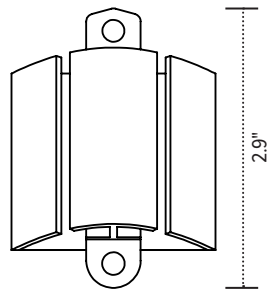

All-Flex[®] 3-leg + Conceal

electric table base

All-Flex 3-leg + Conceal

electric table base

All-Flex features

Conceal

All-Flex® 3-leg specs

- Electric height adjustment
- 330 lbs. base lifting capacity
- 1.5"/sec adjustment speed
- One part number for all 3-leg sizes
- 26.0" height adjustment range
 - 23.2"–49.2" (low/high)
 - (excluding worksurface)
- Three-stage adjustable legs
- Provides adjustable cross channels, top support, and feet making it one of the most adjustable table bases on the market.
- Foot is adjustable to 22.0" or 28.0"
 - (patented design)
- Adjustable width frame to fit worksurfaces 36.0"–84.0" wide
- Adjustable depth top support expands to accommodate worksurfaces 24.0"–36.0" deep
- Notched cross channel offers ample space for keyboard tray glide tracks
- 86.0" power cord
- Digital keypad with four memory settings
- Anti-collision safety feature
- Quick start
- Crossbar includes guide markings to assist in setting width
- Folding frame design for quick assembly
- Integrated control unit shelf
- Integrated storage for foot extension plate when not in use
- Integrated cable management
- Quiet adjustment
- Steel construction
- Low standby power consumption
- Lead free
- Three motors
- ADA compliant
- Locking casters are available
- Warranty: 15 yrs. structural / 7 yrs. mechanical

Conceal specs

- 53.5" total height
- 23links
- Links are detachable
- Weighted bottom
- Attaches to bottom of worksurface
- Warranty: 15 yrs.

Model #	List price
<input type="radio"/> FLEX3-CNCL-SLV	\$2,554
<input checked="" type="radio"/> FLEX3-CNCL-BLK	\$2,554
<input type="radio"/> FLEX3-CNCL-WHT	\$2,554

esi

800.833.3746
esiergo.com

All-Flex 3-leg + Conceal

electric table base

Link aerial view

Link profile view

Base profile view

esi

800.833. 3746
esiergo.com

The base dimensions as shown are actual.

© 2019 Fellowes, Inc. V32 catalog pricing.