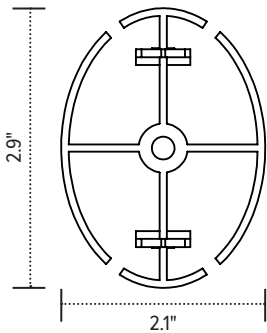

All-Flex[®] 3-leg + Conceal

electric table base

All-Flex 3-leg + Conceal

electric table base

All-Flex features

Conceal

All-Flex® 3-leg specs

- Electric height adjustment
- 330 lbs. base lifting capacity
- 1.5"/sec adjustment speed
- One part number for all 3-leg sizes
- 26.0" height adjustment range
 - 23.2"–49.2" (low/high)
 - (excluding worksurface)
- Three-stage adjustable legs
- Provides adjustable cross channels, top support, and feet making it one of the most adjustable table bases on the market.
- Foot is adjustable to 22.0" or 28.0"
 - (patented design)
- Adjustable width frame to fit worksurfaces 36.0"–84.0" wide
- Adjustable depth top support expands to accommodate worksurfaces 24.0"–36.0" deep
- Notched cross channel offers ample space for keyboard tray glide tracks
- 86.0" power cord
- Digital keypad with four memory settings
- Anti-collision safety feature
- Quick start
- Crossbar includes guide markings to assist in setting width
- Folding frame design for quick assembly
- Integrated control unit shelf
- Integrated storage for foot extension plate when not in use
- Integrated cable management
- Quiet adjustment
- Steel construction
- Low standby power consumption
- Lead free
- Three motors
- ADA compliant
- Locking casters are available
- Warranty: 15 yrs. structural / 7 yrs. mechanical

Conceal specs

- 53.5" total height
- 23links
- Links are detachable
- Weighted bottom
- Attaches to bottom of worksurface
- Warranty: 15 yrs.

Model #	List price
<input type="radio"/> FLEX3-CNCL-SLV	\$2,554
<input checked="" type="radio"/> FLEX3-CNCL-BLK	\$2,554
<input type="radio"/> FLEX3-CNCL-WHT	\$2,554

esi

800.833.3746
esiergo.com

All-Flex 3-leg + Conceal

electric table base

Link aerial view

Link profile view

Base profile view

esi

800.833. 3746
esiergo.com

The base dimensions as shown are actual.

© 2019 Fellowes, Inc. V32 catalog pricing.