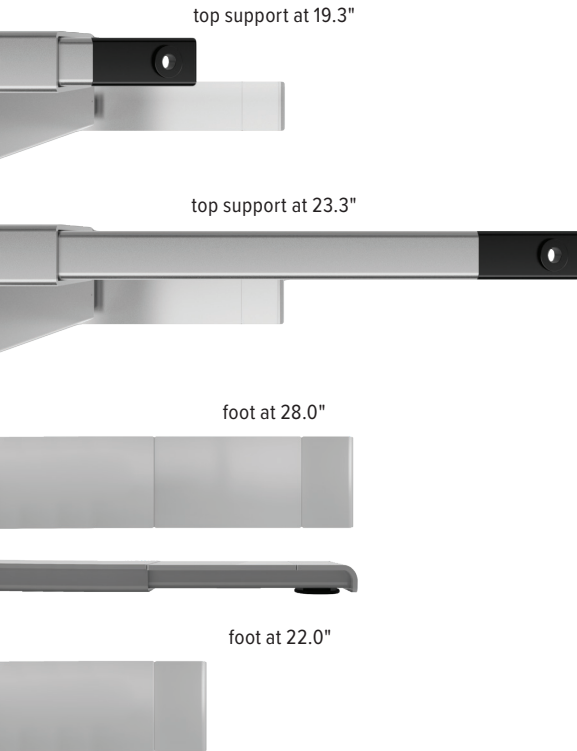

All-Flex[®] 3-leg + Conceal

electric table base

All-Flex 3-leg + Conceal

electric table base

All-Flex features

Conceal

All-Flex® 3-leg specs

- Electric height adjustment
- 330 lbs. base lifting capacity
- 1.5"/sec adjustment speed
- One part number for all 3-leg sizes
- 26.0" height adjustment range
 - 23.2"–49.2" (low/high)
 - (excluding worksurface)
- Three-stage adjustable legs
- Provides adjustable cross channels, top support, and feet making it one of the most adjustable table bases on the market.
- Foot is adjustable to 22.0" or 28.0"
 - (patented design)
- Adjustable width frame to fit worksurfaces 36.0"–84.0" wide
- Adjustable depth top support expands to accommodate worksurfaces 24.0"–36.0" deep
- Notched cross channel offers ample space for keyboard tray glide tracks
- 86.0" power cord
- Digital keypad with four memory settings
- Anti-collision safety feature
- Quick start
- Crossbar includes guide markings to assist in setting width
- Folding frame design for quick assembly
- Integrated control unit shelf
- Integrated storage for foot extension plate when not in use
- Integrated cable management
- Quiet adjustment
- Steel construction
- Low standby power consumption
- Lead free
- Three motors
- ADA compliant
- Locking casters are available
- Warranty: 15 yrs. structural / 7 yrs. mechanical

Conceal specs

- 53.5" total height
- 23links
- Links are detachable
- Weighted bottom
- Attaches to bottom of worksurface
- Warranty: 15 yrs.

Model #	List price
<input type="radio"/> FLEX3-CNCL-SLV	\$2,554
<input checked="" type="radio"/> FLEX3-CNCL-BLK	\$2,554
<input type="radio"/> FLEX3-CNCL-WHT	\$2,554