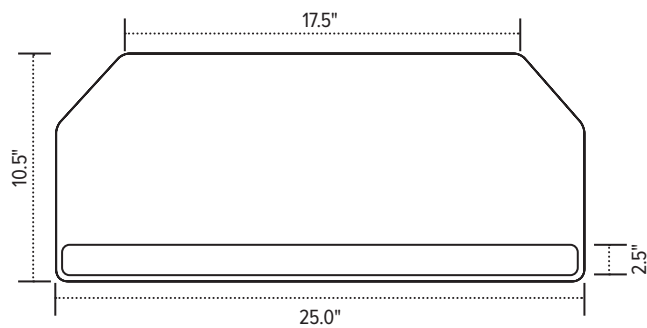

Solution 1CC

keyboard platform combo

Solution 1CC

keyboard platform combo

Product specs

- Recommended for diagonal corner worksurfaces
- PL003CC-25 keyboard platform
 - Includes: gel palm rests, mouse pad, mouse guards, cord management clips
 - Made from black 0.3" thin phenolic (*except R-series)
- 25.0" cut corner keyboard platform
- Accommodates left or right handed users
- AA260 articulating arm
- 17.0" glide track
- $\pm 15^\circ$ tilt adjustment
- Spring assisted adjustment
- 6.3" height adjustment range
 - 1.3" above track | 5.0" below track
- 360° glide track rotation
- Positions flush with worksurface
- Warranty:
 - 15yr. articulating arm/platform
 - 2yr. palm rest/mouse pad

Model

SOLUTION1CC
SOLUTION 1CCR

*Available in R-Series as a cut corner platform only. Contact the Customer Service Department for more details. R-Series Platforms are composed of 100% post-consumer materials, making them completely recyclable. They are free of formaldehydes and carcinogens and emit no VOC's (Volatile Organic Compounds).