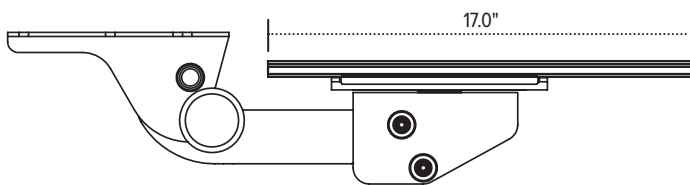

Solution 1CC

keyboard platform combo

Solution 1CC

keyboard platform combo

Product specs

- Recommended for diagonal corner worksurfaces
- PL003CC-25 keyboard platform
 - Includes: gel palm rests, mouse pad, mouse guards, cord management clips
 - Made from black 0.3" thin phenolic (*except R-series)
- 25.0" cut corner keyboard platform
- Accommodates left or right handed users
- AA260 articulating arm
- 17.0" glide track
- $\pm 15^\circ$ tilt adjustment
- Spring assisted adjustment
- 6.3" height adjustment range
 - 1.3" above track | 5.0" below track
- 360° glide track rotation
- Positions flush with worksurface
- Warranty:
 - 15yr. articulating arm/platform
 - 2yr. palm rest/mouse pad

Model

SOLUTION1CC
SOLUTION 1CCR

*Available in R-Series as a cut corner platform only. Contact the Customer Service Department for more details. R-Series Platforms are composed of 100% post-consumer materials, making them completely recyclable. They are free of formaldehydes and carcinogens and emit no VOC's (Volatile Organic Compounds).