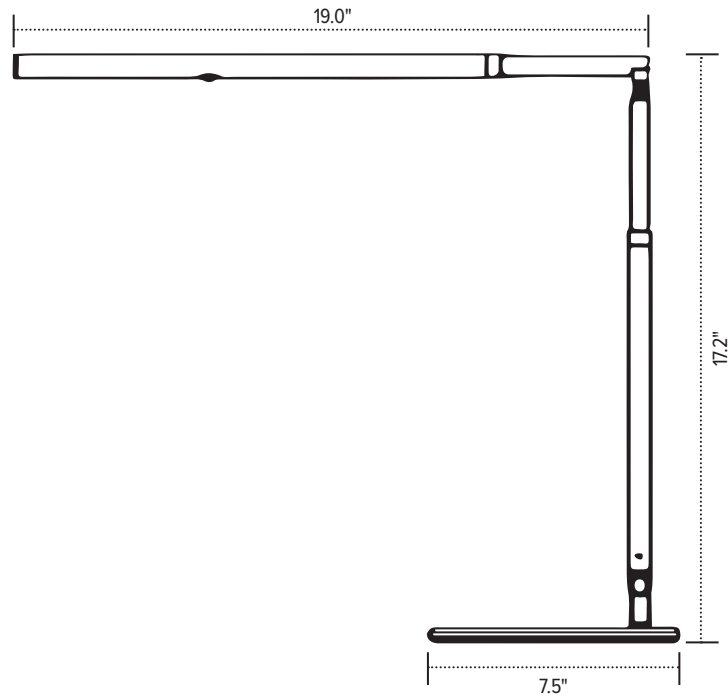

# Lustre

telescoping LED task light

Extended

Retracted

esi

800.833.3746  
esiergo.com