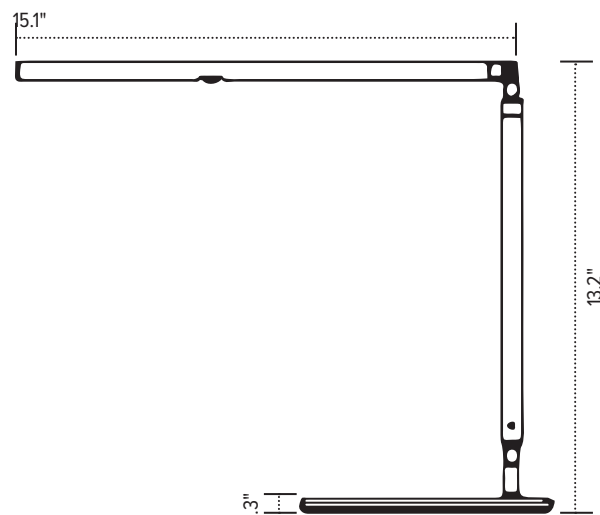

# Lustre

telescoping LED task light

Extended

Retracted

esi

800.833.3746  
esiergo.com