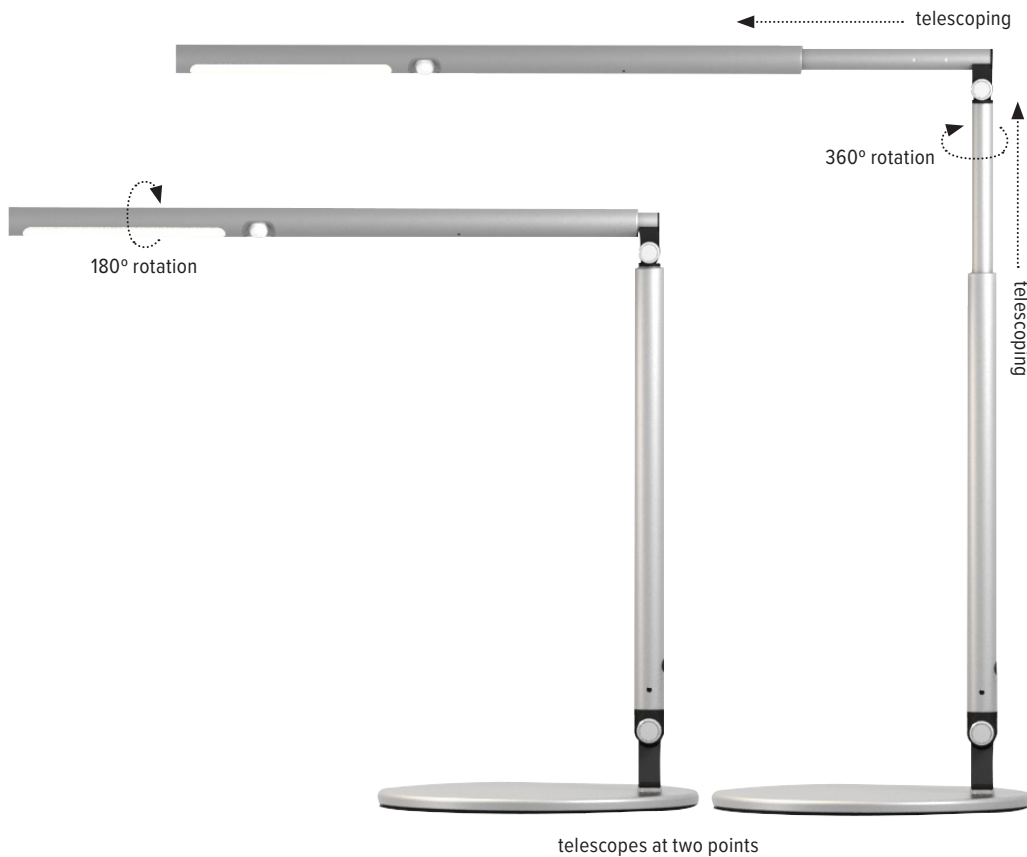

Lustre

telescoping LED task light

Product specs

1. LED
   - 3500K color temperature
   - 350 lumens
   - 83 CRI
   - 6W
   - 50,000 hrs. lamp life
   - 8 hr. shut-off
   - 12.0' power cord
   - USB charging port
   - Telescoping arm and head
   - Power source is UL listed
2. Integrated occupancy sensor
   - Light turns off after 15 minutes of detecting no motion
   - Touch and hold built-in dimmer with three brightness settings
   - 180° rotation at light source and lamp arm
   - 360° rotation on base
   - Warranty: 15 yr. (Structural) / 1 yr. (LED transformer)

Model

- ☐ LUSTRE-SLV
- ☐ LUSTRE-WHT

List price

- $597
- $597

esi

800.833.3746
esiergo.com