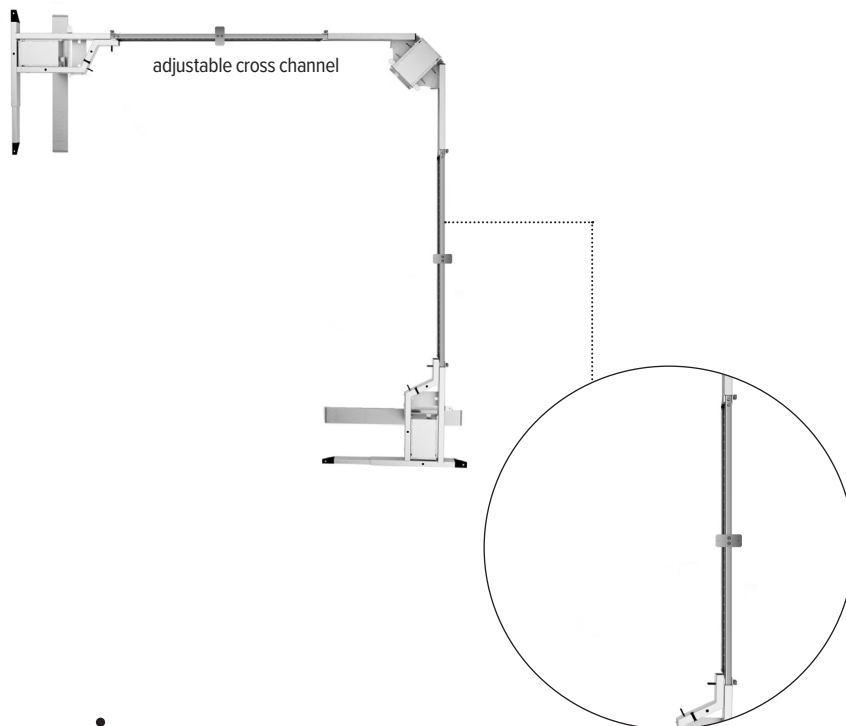

All-Flex[®] 3-leg + Conceal

electric table base

All-Flex 3-leg + Conceal

electric table base

All-Flex features

Conceal

All-Flex® 3-leg specs

- Electric height adjustment
- 330 lbs. base lifting capacity
- 1.5"/sec adjustment speed
- One part number for all 3-leg sizes
- 26.0" height adjustment range
 - 23.2"–49.2" (low/high)
 - (excluding worksurface)
- Three-stage adjustable legs
- Provides adjustable cross channels, top support, and feet making it one of the most adjustable table bases on the market.
- Foot is adjustable to 22.0" or 28.0"
(patented design)
- Adjustable width frame to fit worksurfaces 36.0"–84.0" wide
- Adjustable depth top support expands to accommodate worksurfaces 24.0"–36.0" deep
- Notched cross channel offers ample space for keyboard tray glide tracks
- 86.0" power cord
- Digital keypad with four memory settings
- Anti-collision safety feature
- Quick start
- Crossbar includes guide markings to assist in setting width
- Folding frame design for quick assembly
- Integrated control unit shelf
- Integrated storage for foot extension plate when not in use
- Integrated cable management
- Quiet adjustment
- Steel construction
- Low standby power consumption
- Lead free
- Three motors
- ADA compliant
- Locking casters are available
- Warranty: 15 yrs. structural / 7 yrs. mechanical

Conceal specs

- 53.5" total height
- 23 links
- Links are detachable
- Weighted bottom
- Attaches to bottom of worksurface
- Warranty: 15 yrs.

Model

- FLEX3-CNCL-SLV
- FLEX3-CNCL-BLK
- FLEX3-CNCL-WHT

esi

800.833.3746
esiergo.com

All-Flex 3-leg + Conceal

electric table base

Link aerial view

Link profile view

Base profile view

esi

800.833. 3746
esiergo.com

The base dimensions as shown are actual.