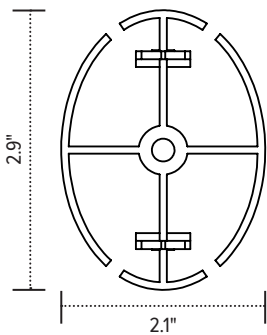

All-Flex[®] 3-leg + Conceal

electric table base

All-Flex 3-leg + Conceal

electric table base

All-Flex features

Conceal

All-Flex® 3-leg specs

- Electric height adjustment
- 330 lbs. base lifting capacity
- 1.5"/sec adjustment speed
- One part number for all 3-leg sizes
- 26.0" height adjustment range
 - 23.2"–49.2" (low/high)
 - (excluding worksurface)
- Three-stage adjustable legs
- Provides adjustable cross channels, top support, and feet making it one of the most adjustable table bases on the market.
- Foot is adjustable to 22.0" or 28.0"
(patented design)
- Adjustable width frame to fit worksurfaces 36.0"–84.0" wide
- Adjustable depth top support expands to accommodate worksurfaces 24.0"–36.0" deep
- Notched cross channel offers ample space for keyboard tray glide tracks
- 86.0" power cord
- Digital keypad with four memory settings
- Anti-collision safety feature
- Quick start
- Crossbar includes guide markings to assist in setting width
- Folding frame design for quick assembly
- Integrated control unit shelf
- Integrated storage for foot extension plate when not in use
- Integrated cable management
- Quiet adjustment
- Steel construction
- Low standby power consumption
- Lead free
- Three motors
- ADA compliant
- Locking casters are available
- Warranty: 15 yrs. structural / 7 yrs. mechanical

Conceal specs

- 53.5" total height
- 23 links
- Links are detachable
- Weighted bottom
- Attaches to bottom of worksurface
- Warranty: 15 yrs.

Model

- FLEX3-CNCL-SLV
- FLEX3-CNCL-BLK
- FLEX3-CNCL-WHT

esi

800.833.3746
esiergo.com

All-Flex 3-leg + Conceal

electric table base

Link aerial view

Link profile view

Base profile view

esi

800.833. 3746
esiergo.com

The base dimensions as shown are actual.