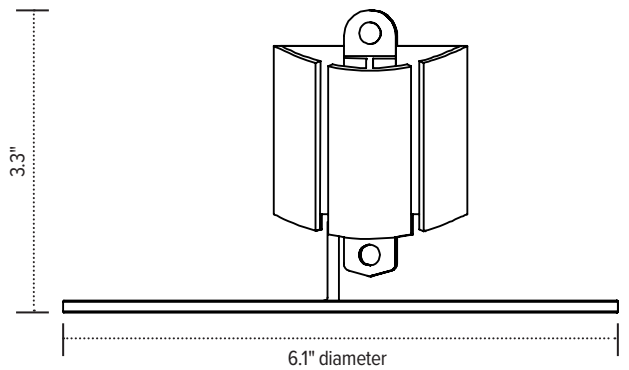

All-Flex[®] 3-leg + Conceal

electric table base

All-Flex 3-leg + Conceal

electric table base

All-Flex features

Conceal

All-Flex® 3-leg specs

- Electric height adjustment
- 330 lbs. base lifting capacity
- 1.5"/sec adjustment speed
- One part number for all 3-leg sizes
- 26.0" height adjustment range
 - 23.2"–49.2" (low/high)
 - (excluding worksurface)
- Three-stage adjustable legs
- Provides adjustable cross channels, top support, and feet making it one of the most adjustable table bases on the market.
- Foot is adjustable to 22.0" or 28.0"
(patented design)
- Adjustable width frame to fit worksurfaces 36.0"–84.0" wide
- Adjustable depth top support expands to accommodate worksurfaces 24.0"–36.0" deep
- Notched cross channel offers ample space for keyboard tray glide tracks
- 86.0" power cord
- Digital keypad with four memory settings
- Anti-collision safety feature
- Quick start
- Crossbar includes guide markings to assist in setting width
- Folding frame design for quick assembly
- Integrated control unit shelf
- Integrated storage for foot extension plate when not in use
- Integrated cable management
- Quiet adjustment
- Steel construction
- Low standby power consumption
- Lead free
- Three motors
- ADA compliant
- Locking casters are available
- Warranty: 15 yrs. structural / 7 yrs. mechanical

Conceal specs

- 53.5" total height
- 23 links
- Links are detachable
- Weighted bottom
- Attaches to bottom of worksurface
- Warranty: 15 yrs.

Model

- FLEX3-CNCL-SLV
- FLEX3-CNCL-BLK
- FLEX3-CNCL-WHT

esi

800.833.3746
esiergo.com

All-Flex 3-leg + Conceal

electric table base

Link aerial view

Link profile view

Base profile view

esi

800.833. 3746
esiergo.com

The base dimensions as shown are actual.