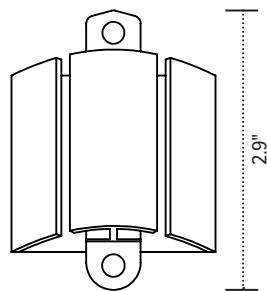

All-Flex[®] 3-leg + Conceal

electric table base

All-Flex 3-leg + Conceal

electric table base

All-Flex features

Conceal

All-Flex® 3-leg specs

- Electric height adjustment
- 330 lbs. base lifting capacity
- 1.5"/sec adjustment speed
- One part number for all 3-leg sizes
- 26.0" height adjustment range
 - 23.2"–49.2" (low/high)
 - (excluding worksurface)
- Three-stage adjustable legs
- Provides adjustable cross channels, top support, and feet making it one of the most adjustable table bases on the market.
- Foot is adjustable to 22.0" or 28.0"
(patented design)
- Adjustable width frame to fit worksurfaces 36.0"–84.0" wide
- Adjustable depth top support expands to accommodate worksurfaces 24.0"–36.0" deep
- Notched cross channel offers ample space for keyboard tray glide tracks
- 86.0" power cord
- Digital keypad with four memory settings
- Anti-collision safety feature
- Quick start
- Crossbar includes guide markings to assist in setting width
- Folding frame design for quick assembly
- Integrated control unit shelf
- Integrated storage for foot extension plate when not in use
- Integrated cable management
- Quiet adjustment
- Steel construction
- Low standby power consumption
- Lead free
- Three motors
- ADA compliant
- Locking casters are available
- Warranty: 15 yrs. structural / 7 yrs. mechanical

Conceal specs

- 53.5" total height
- 23 links
- Links are detachable
- Weighted bottom
- Attaches to bottom of worksurface
- Warranty: 15 yrs.

Model

- FLEX3-CNCL-SLV
- FLEX3-CNCL-BLK
- FLEX3-CNCL-WHT

esi

800.833.3746
esiergo.com

All-Flex 3-leg + Conceal

electric table base

Link aerial view

Link profile view

Base profile view

esi

800.833. 3746
esiergo.com

The base dimensions as shown are actual.