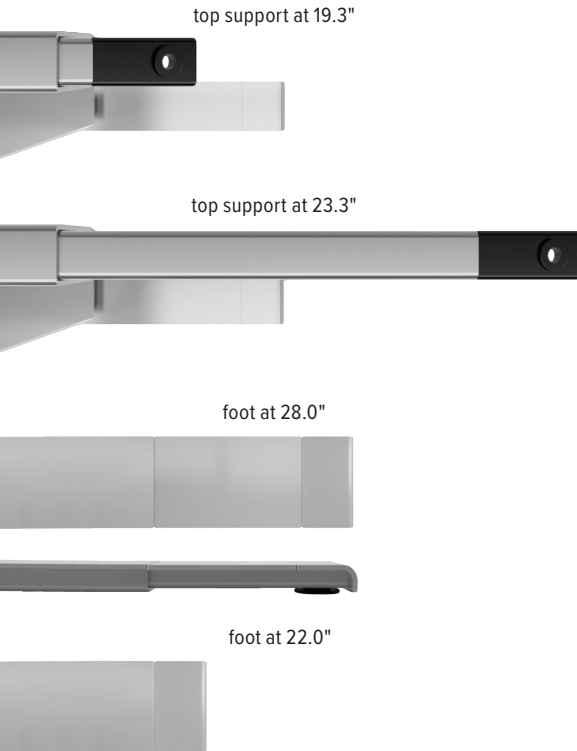

All-Flex[®] 3-leg + Conceal

electric table base

All-Flex 3-leg + Conceal

electric table base

All-Flex features

Conceal

All-Flex® 3-leg specs

- Electric height adjustment
- 330 lbs. base lifting capacity
- 1.5"/sec adjustment speed
- One part number for all 3-leg sizes
- 26.0" height adjustment range
 - 23.2"–49.2" (low/high)
 - (excluding worksurface)
- Three-stage adjustable legs
- Provides adjustable cross channels, top support, and feet making it one of the most adjustable table bases on the market.
- Foot is adjustable to 22.0" or 28.0"
(patented design)
- Adjustable width frame to fit worksurfaces 36.0"–84.0" wide
- Adjustable depth top support expands to accommodate worksurfaces 24.0"–36.0" deep
- Notched cross channel offers ample space for keyboard tray glide tracks
- 86.0" power cord
- Digital keypad with four memory settings
- Anti-collision safety feature
- Quick start
- Crossbar includes guide markings to assist in setting width
- Folding frame design for quick assembly
- Integrated control unit shelf
- Integrated storage for foot extension plate when not in use
- Integrated cable management
- Quiet adjustment
- Steel construction
- Low standby power consumption
- Lead free
- Three motors
- ADA compliant
- Locking casters are available
- Warranty: 15 yrs. structural / 7 yrs. mechanical

Conceal specs

- 53.5" total height
- 23 links
- Links are detachable
- Weighted bottom
- Attaches to bottom of worksurface
- Warranty: 15 yrs.

Model

- FLEX3-CNCL-SLV
- FLEX3-CNCL-BLK
- FLEX3-CNCL-WHT

esi

800.833.3746
esiergo.com

All-Flex 3-leg + Conceal

electric table base

Link aerial view

Link profile view

Base profile view

esi

800.833. 3746
esiergo.com

The base dimensions as shown are actual.