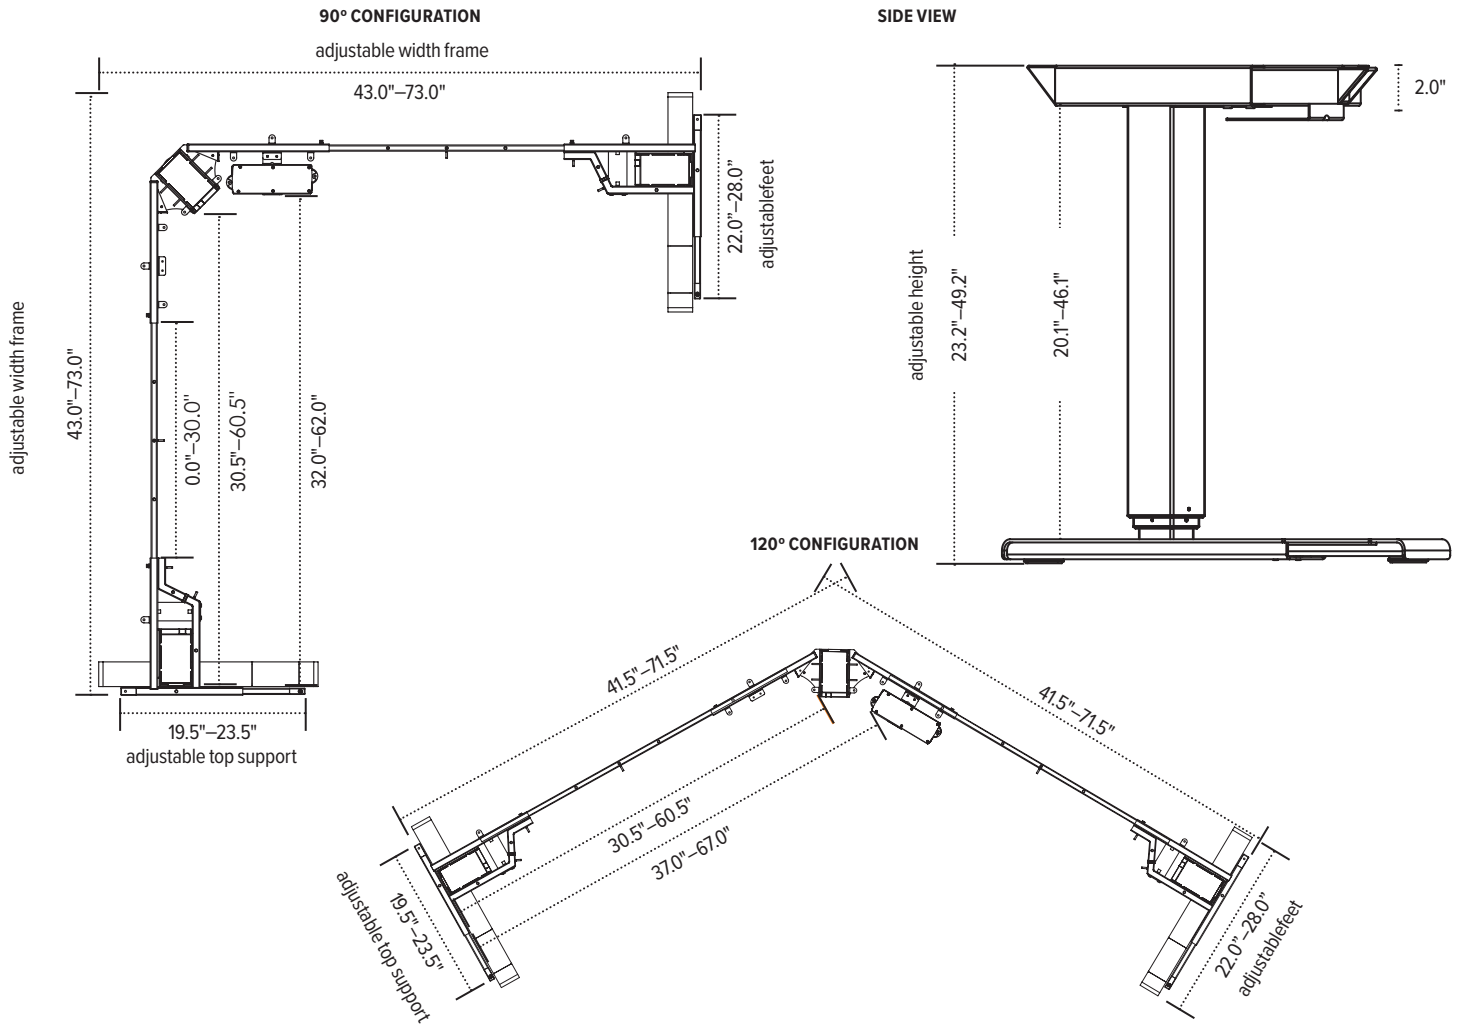

All-Flex[®] 3-leg + Conceal

electric table base

All-Flex 3-leg + Conceal

electric table base

All-Flex features

Conceal

All-Flex® 3-leg specs

- Electric height adjustment
- 330 lbs. base lifting capacity
- 1.5"/sec adjustment speed
- One part number for all 3-leg sizes
- 26.0" height adjustment range
 - 23.2"–49.2" (low/high)
 - (excluding worksurface)
- Three-stage adjustable legs
- Provides adjustable cross channels, top support, and feet making it one of the most adjustable table bases on the market.
- Foot is adjustable to 22.0" or 28.0"
(patented design)
- Adjustable width frame to fit worksurfaces 36.0"–84.0" wide
- Adjustable depth top support expands to accommodate worksurfaces 24.0"–36.0" deep
- Notched cross channel offers ample space for keyboard tray glide tracks
- 86.0" power cord
- Digital keypad with four memory settings
- Anti-collision safety feature
- Quick start
- Crossbar includes guide markings to assist in setting width
- Folding frame design for quick assembly
- Integrated control unit shelf
- Integrated storage for foot extension plate when not in use
- Integrated cable management
- Quiet adjustment
- Steel construction
- Low standby power consumption
- Lead free
- Three motors
- ADA compliant
- Locking casters are available
- Warranty: 15 yrs. structural / 7 yrs. mechanical

Conceal specs

- 53.5" total height
- 23 links
- Links are detachable
- Weighted bottom
- Attaches to bottom of worksurface
- Warranty: 15 yrs.

Model

- FLEX3-CNCL-SLV
- FLEX3-CNCL-BLK
- FLEX3-CNCL-WHT

esi

800.833.3746
esiergo.com

All-Flex 3-leg + Conceal

electric table base

Link aerial view

Link profile view

Base profile view

esi

800.833. 3746
esiergo.com

The base dimensions as shown are actual.