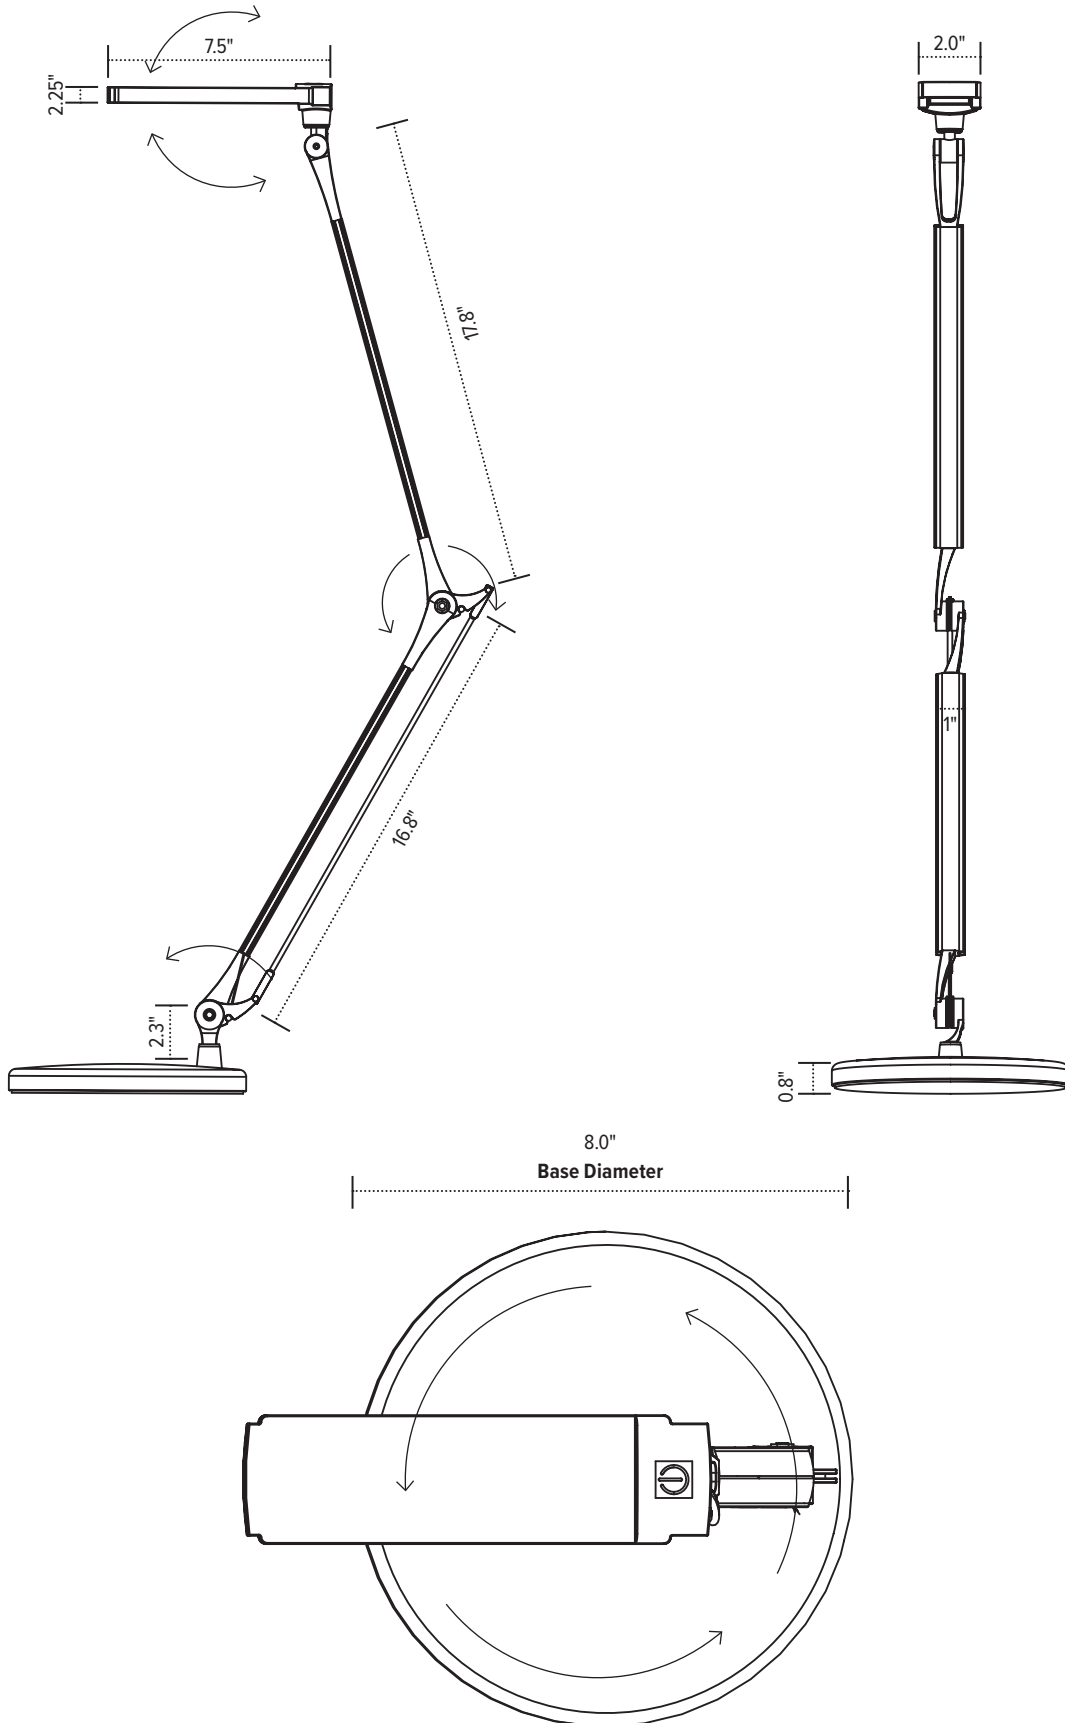

Vivid-LEX

dual arm LED task light

esi

800.833.3746
esiergo.com