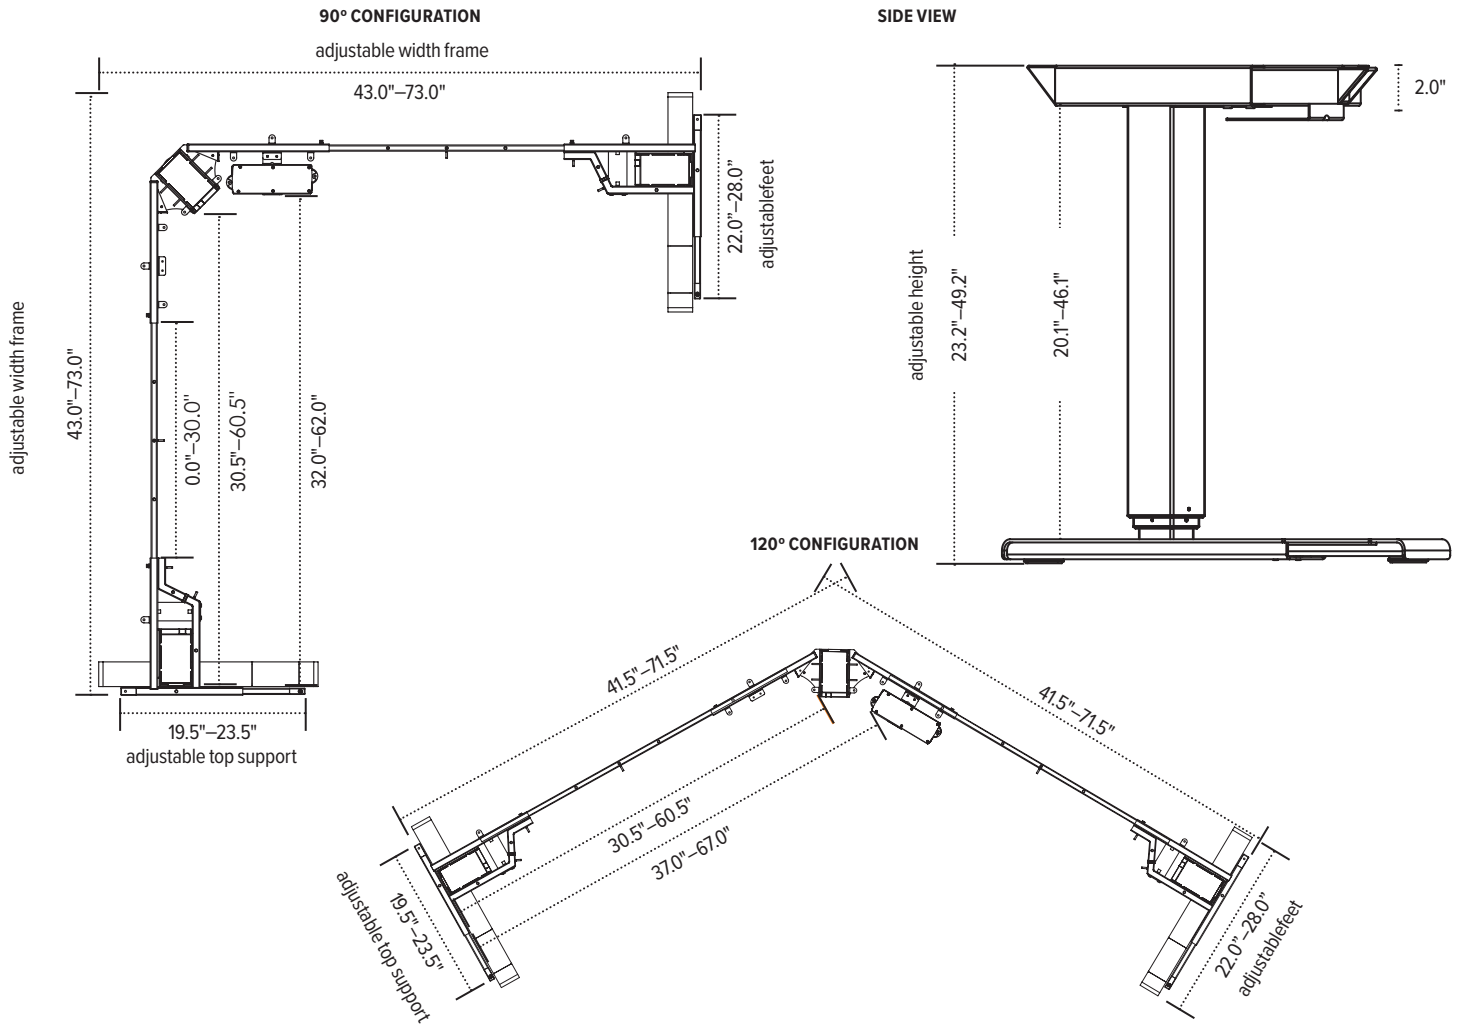

## All-Flex® 3-leg specs

- Electric height adjustment
- 330 lbs. base lifting capacity
- 1.5"/sec adjustment speed
- One part number for all 3-leg sizes
- 26.0" height adjustment range
  - 23.2"–49.2" (low/high)
  - (excluding worksurface)
- Three-stage adjustable legs
- Provides adjustable cross channels, top support, and feet making it one of the most adjustable table bases on the market.
- Foot is adjustable to 22.0" or 28.0" (patented design)
- Adjustable width frame to fit worksurfaces 36.0"–84.0" wide
- Adjustable depth top support expands to accommodate worksurfaces 24.0"–36.0" deep
- Notched cross channel offers ample space for keyboard tray glide tracks
- 86.0" power cord
- Digital keypad with four memory settings
- Anti-collision safety feature
- Quick start
- Crossbar includes guide markings to assist in setting width
- Folding frame design for quick assembly
- Integrated control unit shelf
- Integrated storage for foot extension plate when not in use
- Integrated cable management
- Quiet adjustment
- Steel construction
- Low standby power consumption
- Lead free
- Three motors
- ADA compliant
- Locking casters are available
- Warranty: 15 yrs. structural / 7 yrs. mechanical

## Conceal specs

- 53.5" total height
- 23 links
- Links are detachable
- Weighted bottom
- Attaches to bottom of worksurface
- Warranty: 15 yrs.

## Model #

- FLEX3-CNCL-SLV
- FLEX3-CNCL-BLK
- FLEX3-CNCL-WHT

esi

800.833.3746  
esiergo.com

# All-Flex 3-leg + Conceal

electric table base

Link aerial view

Link profile view

Base profile view

esi

800.833. 3746  
esiergo.com

The base dimensions as shown are actual.