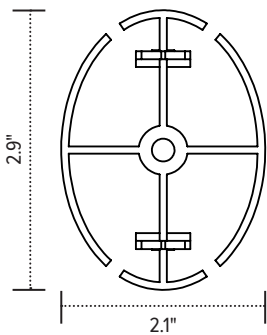

## Conceal specs

- 53.5" total height
- 23 links
- Links are detachable
- Weighted bottom
- Attaches to bottom of worksurface
- Warranty: 15 yrs.

# All-Flex 3-leg + Conceal

electric table base

Link aerial view

Link profile view

Base profile view

esi

800.833. 3746  
esiergo.com

The base dimensions as shown are actual.