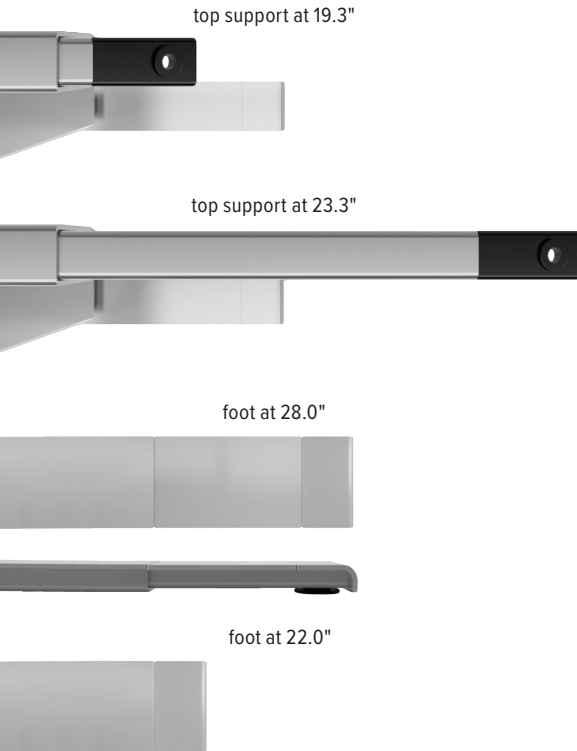

All-Flex 3-leg + Conceal

electric table base

All-Flex features