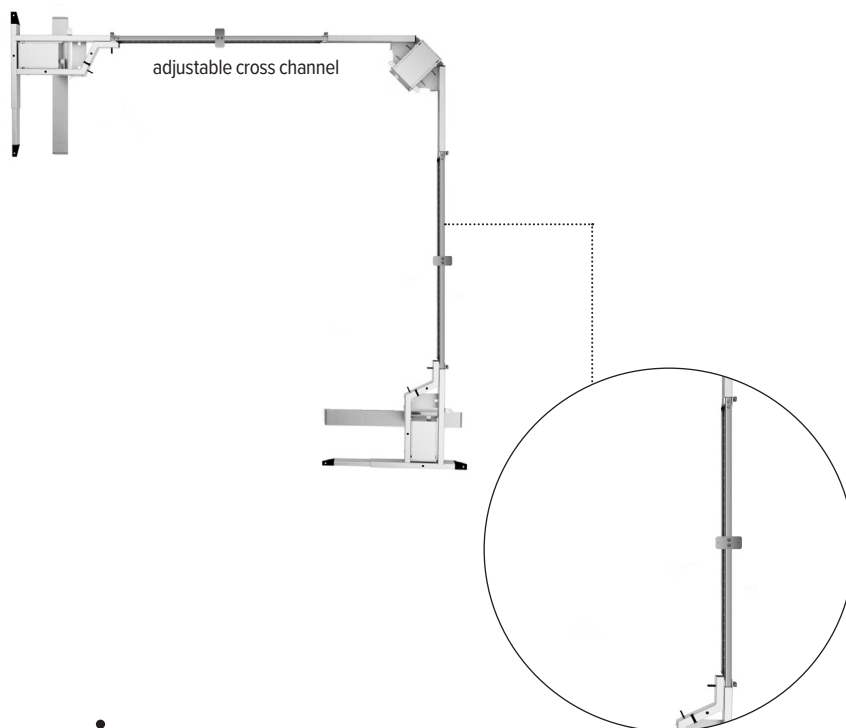

All-Flex 3-leg + Conceal

electric table base

All-Flex features