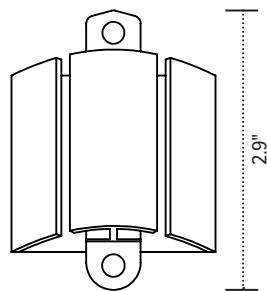

## Conceal specs

- 53.5" total height
- 23 links
- Links are detachable
- Weighted bottom
- Attaches to bottom of worksurface
- Warranty: 15 yrs.

# All-Flex 3-leg + Conceal

electric table base

Link aerial view

Link profile view

Base profile view

esi

800.833. 3746  
esiergo.com

The base dimensions as shown are actual.