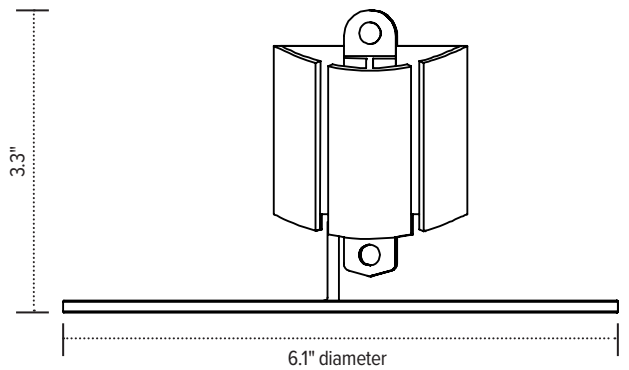

## All-Flex® 3-leg specs

- Electric height adjustment
- 330 lbs. base lifting capacity
- 1.5"/sec adjustment speed
- One part number for all 3-leg sizes
- 26.0" height adjustment range
  - 23.2"–49.2" (low/high)
  - (excluding worksurface)
- Three-stage adjustable legs
- Provides adjustable cross channels, top support, and feet making it one of the most adjustable table bases on the market.
- Foot is adjustable to 22.0" or 28.0" (patented design)
- Adjustable width frame to fit worksurfaces 36.0"–84.0" wide
- Adjustable depth top support expands to accommodate worksurfaces 24.0"–36.0" deep
- Notched cross channel offers ample space for keyboard tray glide tracks
- 86.0" power cord
- Digital keypad with four memory settings
- Anti-collision safety feature
- Quick start
- Crossbar includes guide markings to assist in setting width
- Folding frame design for quick assembly
- Integrated control unit shelf
- Integrated storage for foot extension plate when not in use
- Integrated cable management
- Quiet adjustment
- Steel construction
- Low standby power consumption
- Lead free
- Three motors
- ADA compliant
- Locking casters are available
- Warranty: 15 yrs. structural / 7 yrs. mechanical

## Conceal specs

- 53.5" total height
- 23 links
- Links are detachable
- Weighted bottom
- Attaches to bottom of worksurface
- Warranty: 15 yrs.

# All-Flex 3-leg + Conceal

electric table base

Link aerial view

Link profile view

Base profile view

esi

800.833. 3746  
esiergo.com

The base dimensions as shown are actual.