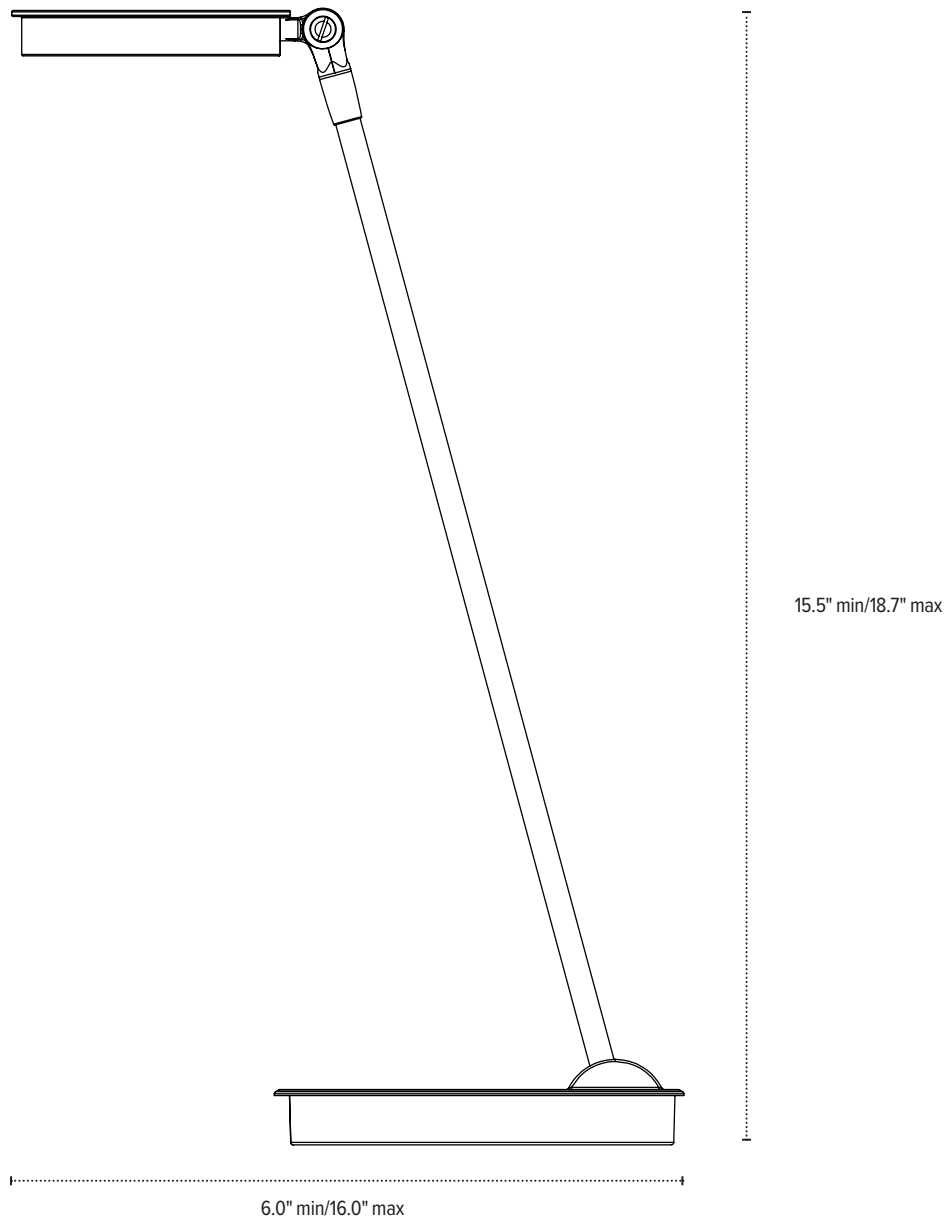

adjustable shade

Product specs

- LED
- 5000K color temperature
- 900 lumens
- 90 CRI
- 8W
- 90,000 hrs. lamp life
- 6.0' power cord
- 16.0" reach
- Power adapter is ETL and CE listed
- Light is ETL listed
- Touch and hold built-in dimmer
- USB charging port
- 6 hr. shut-off
- Available in three colors: silver, black, and white
- Designed by Sava Čvek
- Warranty: 15 yr. (structural)/1 yr. (LED transformer)

Model

- LILY-LEDX-SLV
- LILY-LEDX-BLK
- LILY-LEDX-WHT

esi

800.833.3746
esiergo.com

Lily™ LEDX

Single arm LED task light

esi

800.833.3746
esiergo.com