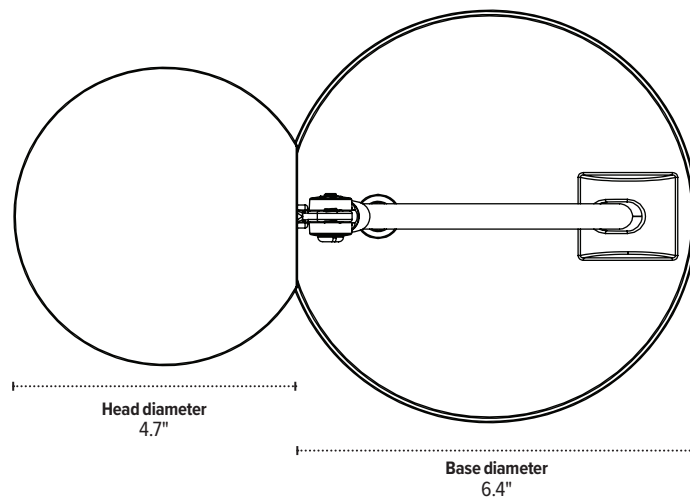

adjustable shade

Product specs

- LED
- 5000K color temperature
- 900 lumens
- 90 CRI
- 8W
- 90,000 hrs. lamp life
- 6.0' power cord
- 16.0" reach
- Power adapter is ETL and CE listed
- Light is ETL listed
- Touch and hold built-in dimmer
- USB charging port
- 6 hr. shut-off
- Available in three colors: silver, black, and white
- Designed by Sava Čvek
- Warranty: 15 yr. (structural)/1 yr. (LED transformer)

Model

- LILY-LEDX-SLV
- LILY-LEDX-BLK
- LILY-LEDX-WHT

esi

800.833.3746
esiergo.com

Lily™ LEDX

Single arm LED task light

esi

800.833.3746
esiergo.com