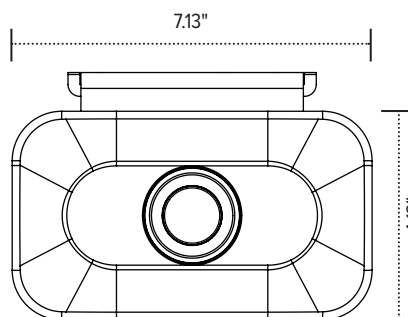

# Kata™ EX4-FF

Quad fixed + fixed monitor arm

Base

Base

31.7"

28.0"

7.1"

7.13"

4.13"

VESA plate

1.9"

0.7"

VESA mount  
(profile view)

4.6"

4.6"

1.4"