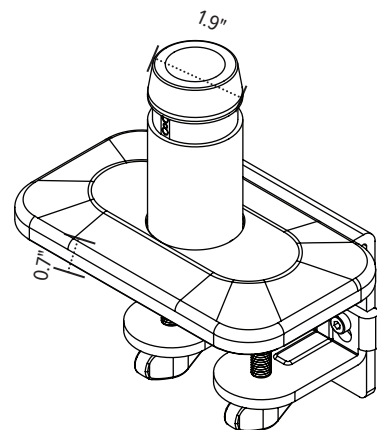

# Kata™ EX4-FF

Quad fixed + fixed monitor arm

Base

Base

31.7"

28.0"

7.1"

7.13"

4.13"

VESA plate

1.9"

0.7"

VESA mount  
(profile view)

4.6"

4.6"

1.4"