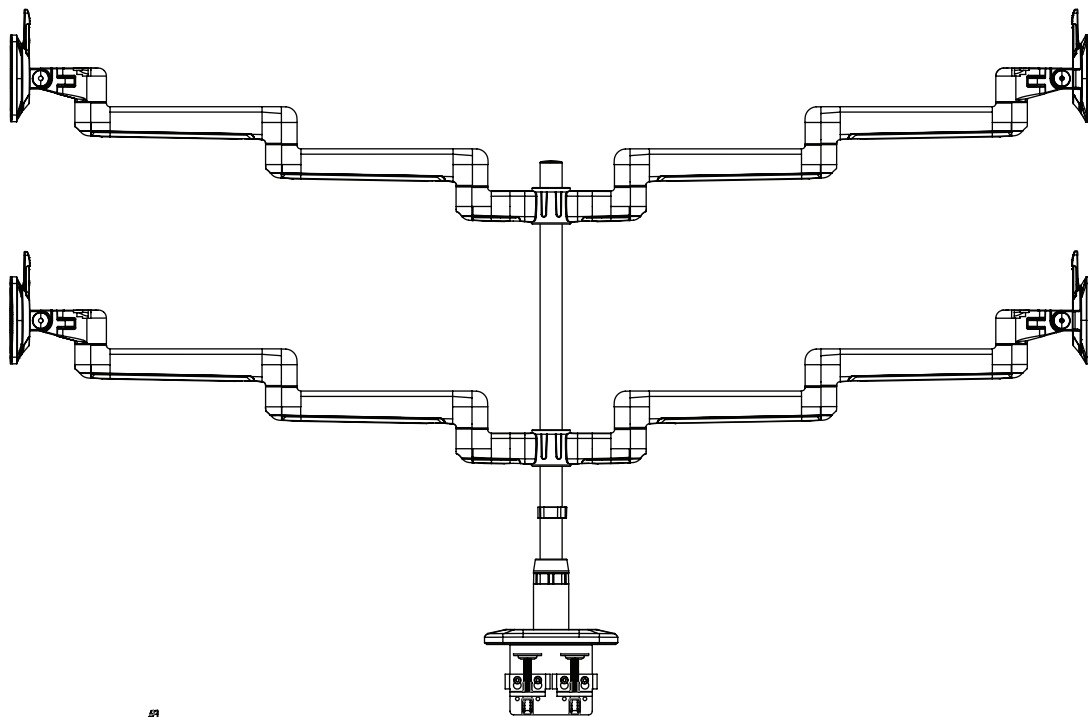

# Kata™ EX4-FF

Quad fixed + fixed monitor arm

Base

Base

31.7"

28.0"

7.1"

7.13"

4.13"

VESA plate

1.9"

0.7"

VESA mount  
(profile view)

4.6"

4.6"

1.4"