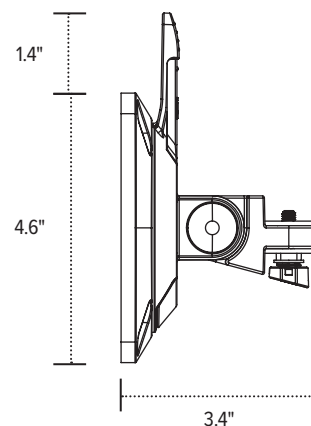

# Kata™ EX4-FF

Quad fixed + fixed monitor arm

Base

Base

31.7"

28.0"

7.1"

7.13"

4.13"

VESA plate

1.9"

0.7"

VESA mount  
(profile view)

4.6"

4.6"

1.4"

4.6"

3.4"

esi

800.833.3746  
esiergo.com