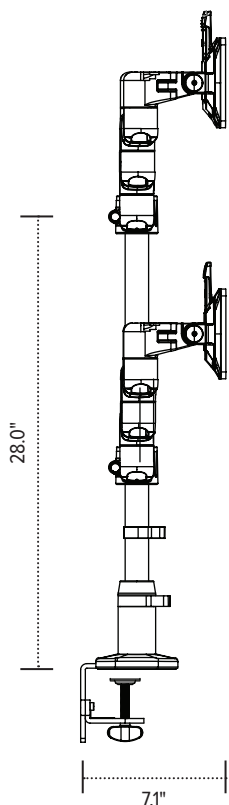

# Kata™ EX4-FF

Quad fixed + fixed monitor arm

Base

Base

31.7"

28.0"

7.1"

7.13"

4.13"

VESA plate

1.9"

0.7"

VESA mount  
(profile view)

4.6"

4.6"

1.4"

4.6"

3.4"

esi

800.833.3746  
esiergo.com