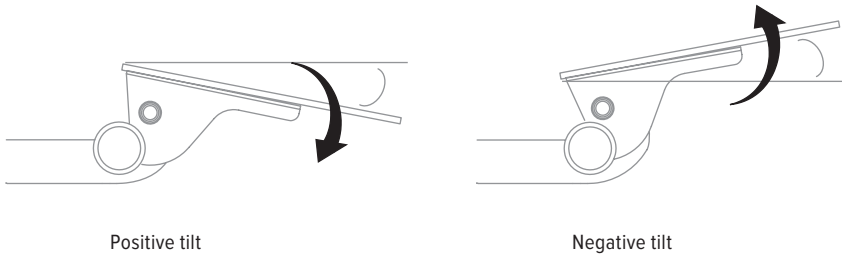

AA260

Articulating arm

AA260

Articulating arm

esi

Product specs

Spring assisted height adjustment allows for effortless positioning of the keyboard platform using a single knob.

- Spring assisted adjustment
- 17.0" glide track
- No minimum requirement needed for full retraction
- $\pm 15^\circ$ tilt adjustment
- 6.3" height adjustment range
 - 1.3" above track | 5.0" below track
- 360° glide track rotation
- Positions flush with worksurface
- Recommended for any platform
- Soft touch knob for simultaneous height and tilt adjustment
- Warranty: 15 yr.