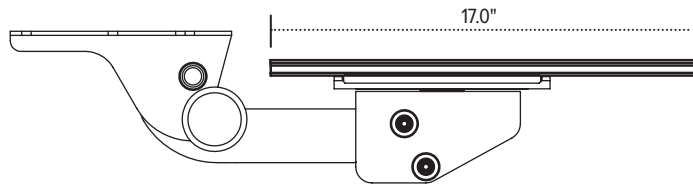

AA260

Articulating arm

AA260

Articulating arm

esi

Product specs

Spring assisted height adjustment allows for effortless positioning of the keyboard platform using a single knob.

- Spring assisted adjustment
- 17.0" glide track
- No minimum requirement needed for full retraction
- $\pm 15^\circ$ tilt adjustment
- 6.3" height adjustment range
 - 1.3" above track | 5.0" below track
- 360° glide track rotation
- Positions flush with worksurface
- Recommended for any platform
- Soft touch knob for simultaneous height and tilt adjustment
- Warranty: 15 yr.