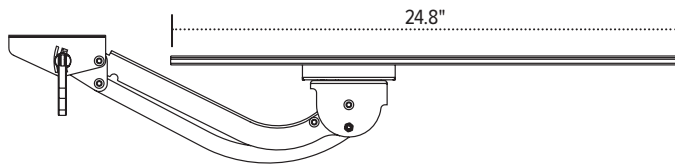

# AA370

articulating arm with extended reach

# AA370

articulating arm with extended reach

Positive tilt

Negative tilt

## Product specs

With a generous lift-and-lock height range, our AA370 extended reach articulating arm provides additional height adjustability to meet the needs of a wide range of users.

- Lift-and-lock height adjustment
- 24.8" glide track
- 25.0" min clearance required for full retraction
- $\pm 15^\circ$  tilt adjustment
- 16.0" height adjustment range
  - 8.0" above track | 8.0" below track
- 360° glide track rotation
- Positions flush with the worksurface
- Recommended for any platform
- Release handle for independent tilt adjustment
- Warranty: 15 yr.