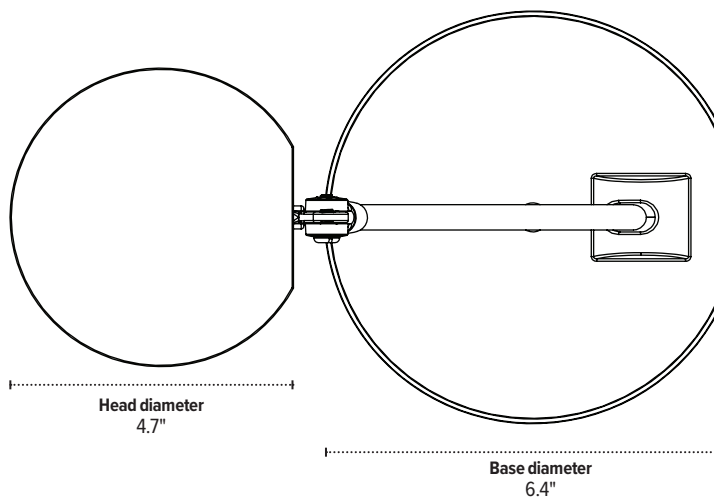

Product specs

- LED
- 5000K color temperature
- 900 lumens
- 90 CRI
- 8W
- 90,000 hrs. lamp life
- 6.0' power cord
- 16.0" reach
- Power adapter is ETL and CE listed
- Light is ETL listed
- Built-in dimmer with two settings
- Available in three colors: silver, black, and white
- Designed by Sava Čvek
- Warranty: 15 yr. (structural)/1 yr. (LED transformer)

Model

- LILY-LED-SLV
- LILY-LED-BLK
- LILY-LED-WHT

esi

800.833.3746
esiergo.com

Lily™ LED

Single arm LED task light

esi

800.833.3746
esiergo.com