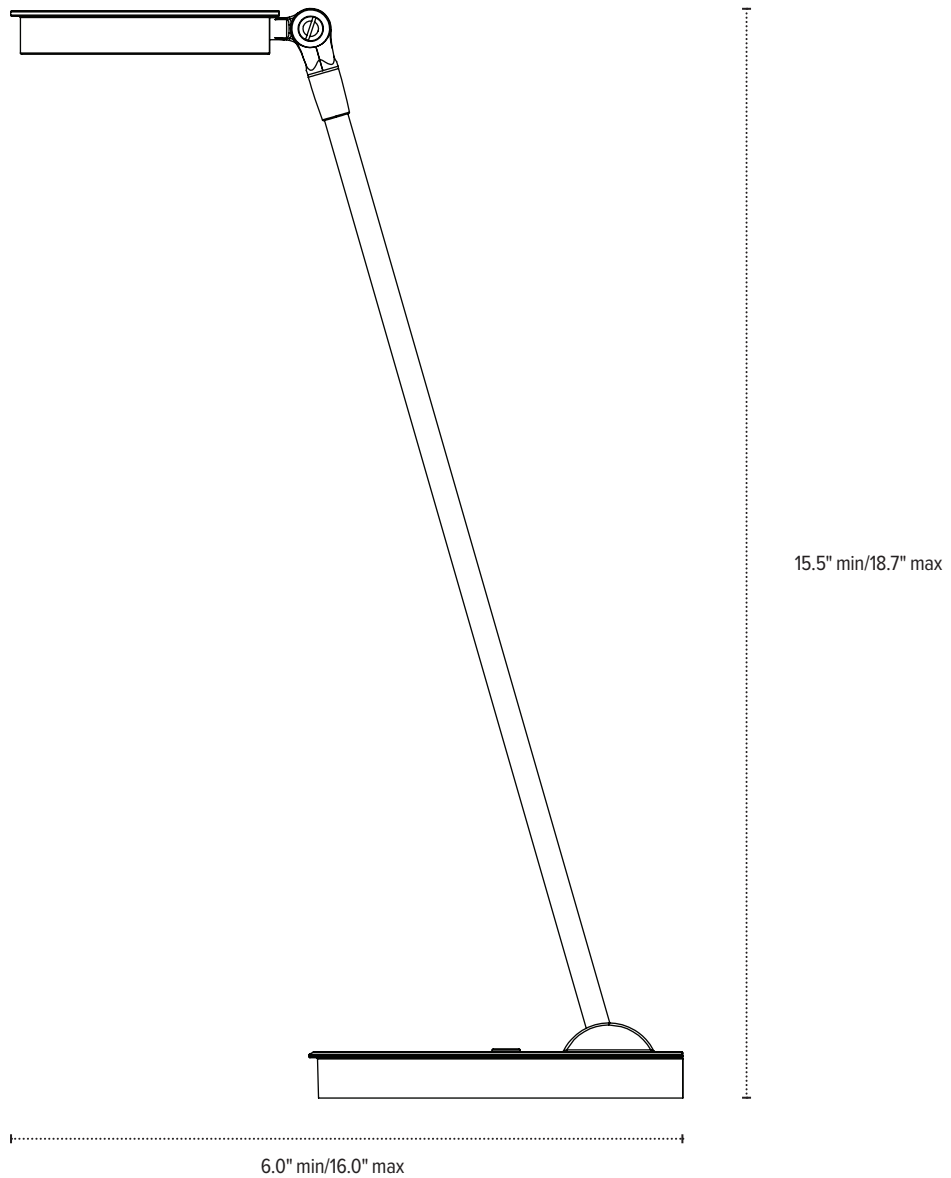

Lily™ LED

Single arm LED task light

Lily™ LED

Single arm LED task light

touch and hold dimmer button and USB port

Luminaire

adjustable range of single arm

adjustable shade

Product specs

- LED
- 5000K color temperature
- 900 lumens
- 90 CRI
- 8W
- 90,000 hrs. lamp life
- 6.0' power cord
- 16.0" reach
- Power adapter is ETL and CE listed
- Light is ETL listed
- Built-in dimmer with two settings
- Available in three colors: silver, black, and white
- Designed by Sava Čvek
- Warranty: 15 yr. (structural)/1 yr. (LED transformer)

Model

- LILY-LED-SLV
- LILY-LED-BLK
- LILY-LED-WHT

esi

800.833.3746
esiergo.com

Lily™ LED

Single arm LED task light

esi

800.833.3746
esiergo.com