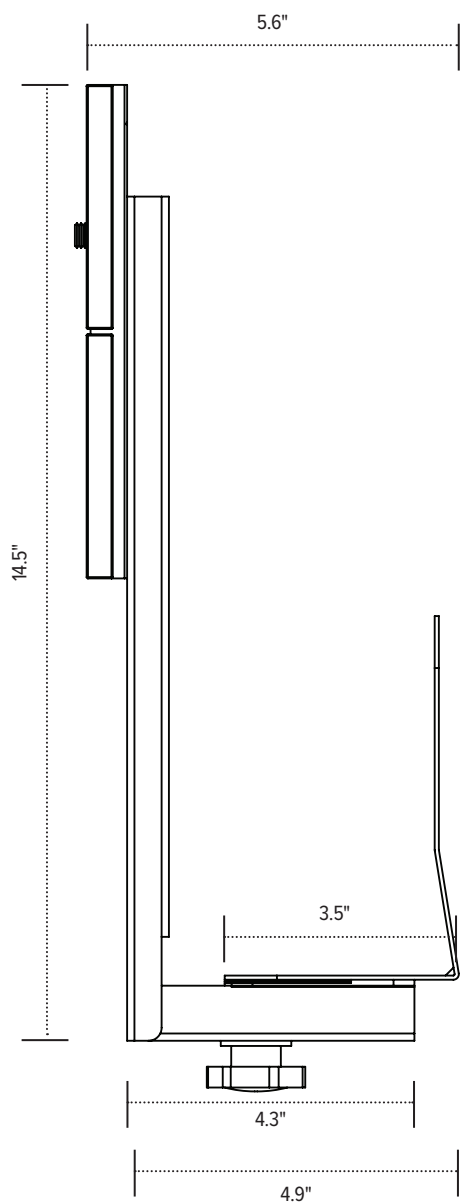

Mini CPU holder

Titan-Edge small CPU holder

esi

800.833.3746
esiergo.com