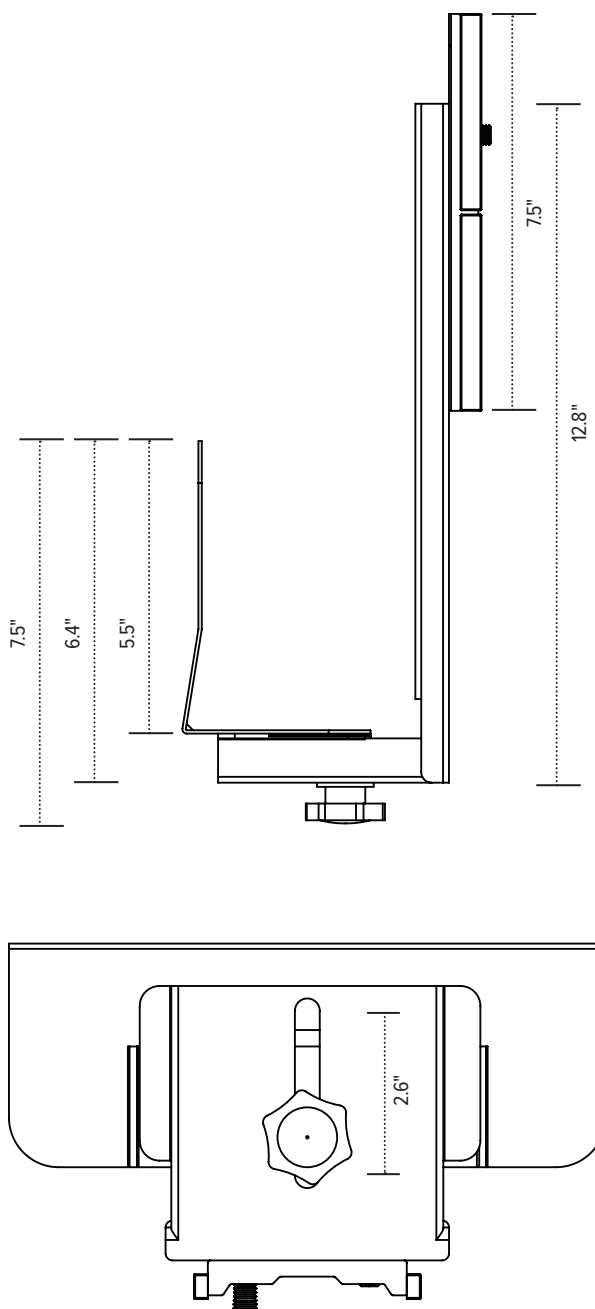

Mini CPU holder

Titan-Edge small CPU holder

esi

800.833.3746
esiergo.com