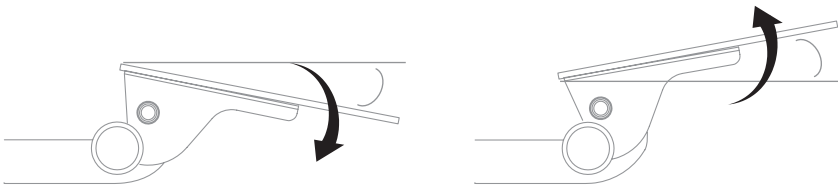

AA780DAT

articulating arm with extended reach

AA780DAT

articulating arm with extended reach

Positive tilt

Negative tilt

Product specs

The AA780DAT combines ultra-smooth adjustment with the convenience of a lift-and-lock and the precise placement of a dial-a-tilt.

- Lift-and-lock height adjustment
- Dial-a-tilt indicator gauge
- 21.8" glide track
- 22.0" min. clearance for full retraction
- +10°/-15° tilt adjustment
- 12.9" height adjustment range
 - 8.2" above track | 4.7" below track
- 360° glide track rotation
- Positions flush with worksurface
- Recommended for any platform
- Warranty: 15 yr.