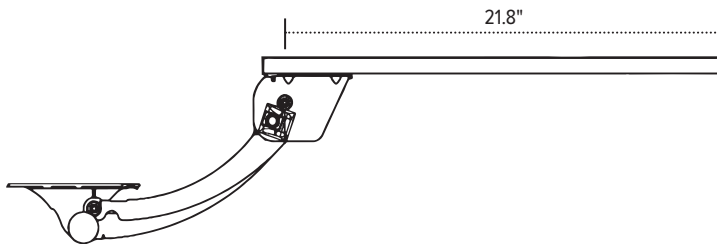

AA780DAT

articulating arm with extended reach

AA780DAT

articulating arm with extended reach

Positive tilt

Negative tilt

Product specs

The AA780DAT combines ultra-smooth adjustment with the convenience of a lift-and-lock and the precise placement of a dial-a-tilt.

- Lift-and-lock height adjustment
- Dial-a-tilt indicator gauge
- 21.8" glide track
- 22.0" min. clearance for full retraction
- +10°/-15° tilt adjustment
- 12.9" height adjustment range
 - 8.2" above track | 4.7" below track
- 360° glide track rotation
- Positions flush with worksurface
- Recommended for any platform
- Warranty: 15 yr.