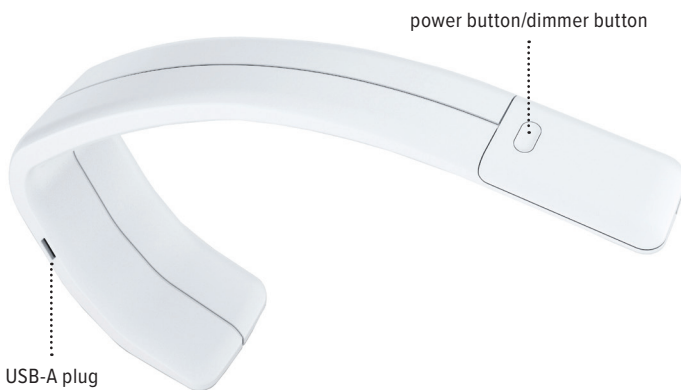

esi

Amble Designer

Single arm LED task light

Amble Designer

Single arm LED task light

esi

Product specs

- LED
- 3500 K color temperature
- 206 lumens
- 83 CRI
- 11.5 watts
- 60,000 hrs. lamp life
- Occupancy sensor with 30 min. auto shut-off
- Built-in dimmer
- 9.0' power cord
- Rechargeable lithium battery
- Power source is UL listed
- Light is ETL listed
- USB-A charging port
- 15.8" light reach
- Warranty: 15 yr (structural)/1 yr. (LED transformer)

Model

- AMB-DESI-SLV
- AMB-DESI-BLK
- AMB-DESI-WHT
- AMB-DESI-GRY

All three light positions and the amount of light provided

Amble Designer

Single arm LED task light

esi