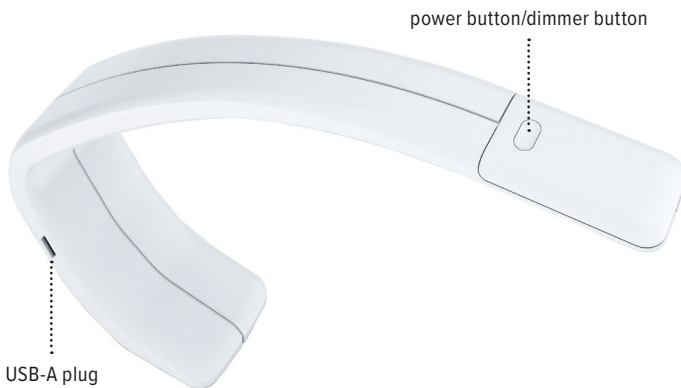

Amble Performance

Single arm LED task light

Amble Performance

Single arm LED task light

esi

Product specs

- LED
- 3500 K color temperature
- 206 lumens
- 83 CRI
- 11.5 watts
- 60,000 hrs. lamp life
- Occupancy sensor with 30 min. auto shut-off
- Built-in dimmer
- 9.0' power cord
- Power source is UL listed
- Light is ETL listed
- USB-A charging port
- 15.8" light reach
- Warranty: 15 yr (structural)/1 yr. (LED transformer)

Model

- AMB-PERF-SLV
- AMB-PERF-BLK
- AMB-PERF-WHT
- AMB-PERF-GRY

All three light positions and the amount of light provided

Amble Performance

Single arm LED task light

esi