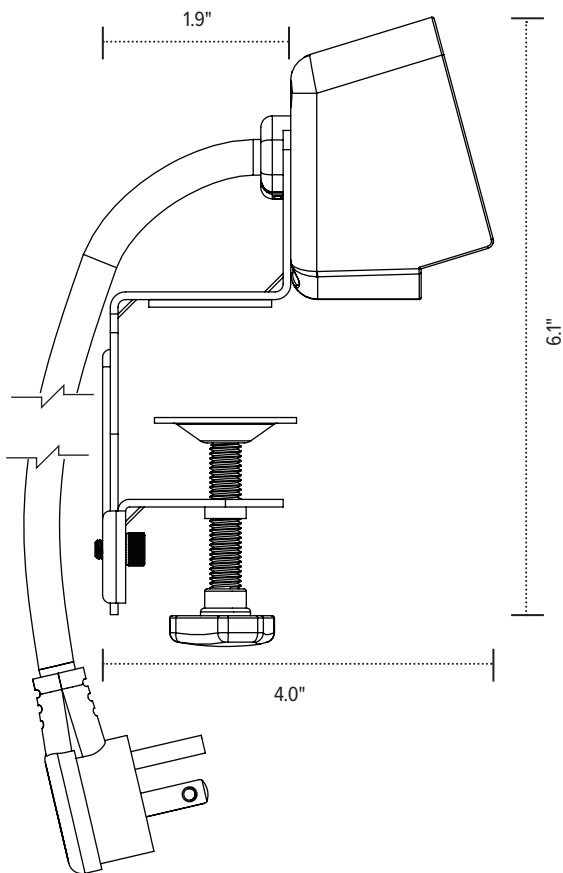

FlexCharge™ 3

Personal desktop power

FlexCharge3

Personal desktop power

one AC outlet

two quick charge USB
outlets

Product specs

- (1) One AC outlet: 15A, 125V, 60Hz
- (2) Two quick-charge USB outlets: 3.1A, 5V
- Mounted with a desk clamp
- Meets spill-protection criteria
- 8.0' power cord
- UL and cUL listed
- Warranty: 5 yr.

Model

- FCH3-DSK-WHT
- FCH3-DSK-BLK

esi

800.833.3746
esiergo.com

FlexCharge3

Personal desktop power

Aerial view

Side view