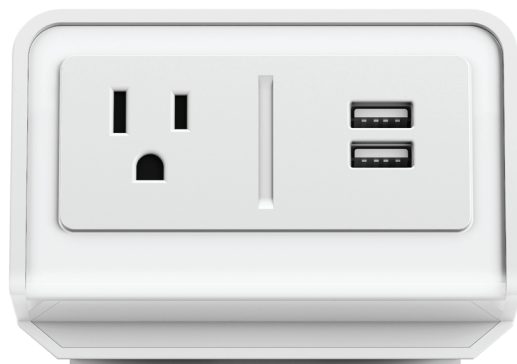

FlexCharge™ 3

Personal desktop power

FlexCharge3

Personal desktop power

one AC outlet

two quick charge USB
outlets

Product specs

- (1) One AC outlet: 15A, 125V, 60Hz
- (2) Two quick-charge USB outlets: 3.1A, 5V
- Mounted with a desk clamp
- Meets spill-protection criteria
- 8.0' power cord
- UL and cUL listed
- Warranty: 5 yr.

Model

- FCH3-DSK-WHT
- FCH3-DSK-BLK

esi

800.833.3746
esiergo.com

FlexCharge3

Personal desktop power

Aerial view

Side view