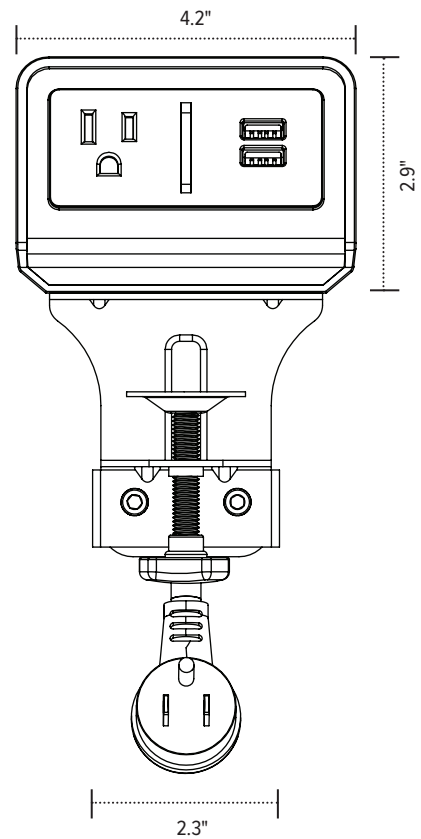

Front view

esi

800.833.3746
esiergo.com