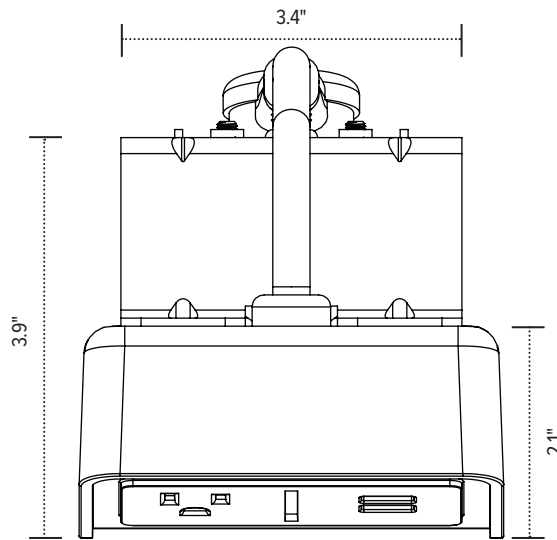

FlexCharge™ 3

Personal desktop power

FlexCharge3

Personal desktop power

one AC outlet

two quick charge USB
outlets

Product specs

- (1) One AC outlet: 15A, 125V, 60Hz
- (2) Two quick-charge USB outlets: 3.1A, 5V
- Mounted with a desk clamp
- Meets spill-protection criteria
- 8.0' power cord
- UL and cUL listed
- Warranty: 5 yr.

Model

- FCH3-DSK-WHT
- FCH3-DSK-BLK

esi

800.833.3746
esiergo.com

FlexCharge3

Personal desktop power

Aerial view

Side view