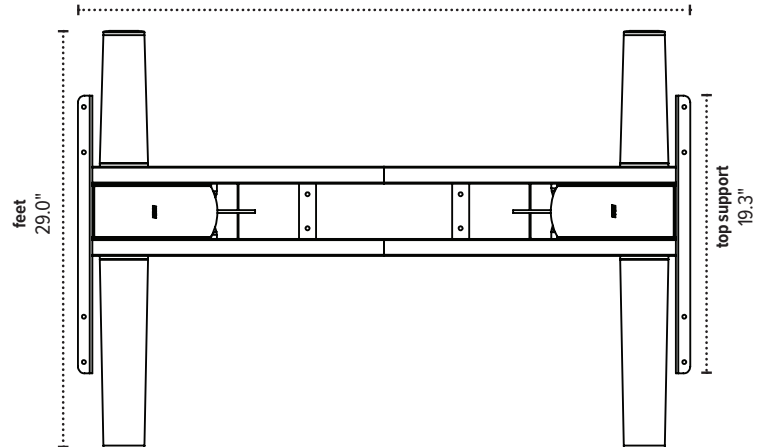

# VictoryLX 2-Leg

Electric height adjustable table base

2VT-LX-C36-24

adjustable width  
30.8"–47.0"

2VT-LX-C48-24

adjustable width  
42.7"–71.0"

2VT-LX-C36-30

adjustable width  
30.8"–47.0"

2VT-LX-C48-30

adjustable width  
42.7"–71.0"

The base dimensions as shown are actual.

esi

800.833.3746  
esi ergo.com

© 2019 Fellowes, Inc. V32 catalog pricing.