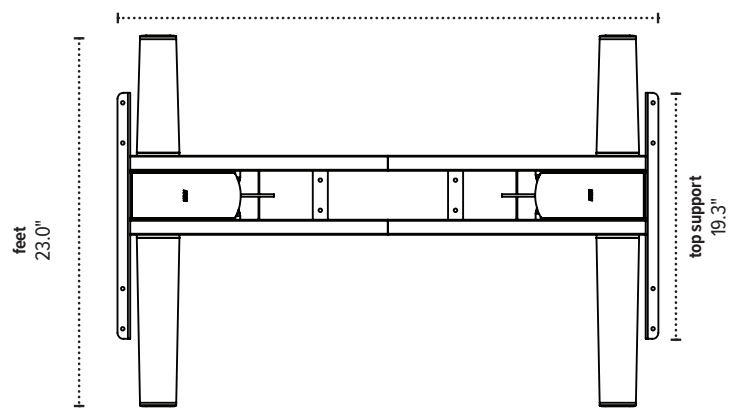

# VictoryLX 2-Leg

Electric height adjustable table base

2VT-LX-C36-24

adjustable width  
30.8"–47.0"

2VT-LX-C48-24

adjustable width  
42.7"–71.0"

2VT-LX-C36-30

adjustable width  
30.8"–47.0"

2VT-LX-C48-30

adjustable width  
42.7"–71.0"

The base dimensions as shown are actual.

esi

800.833.3746  
esi ergo.com

© 2019 Fellowes, Inc. V32 catalog pricing.