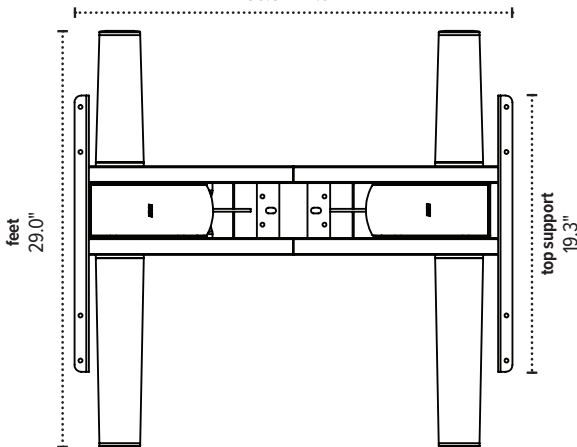

# VictoryLX 2-Leg

Electric height adjustable table base

2VT-LX-C36-24

adjustable width  
30.8"–47.0"

2VT-LX-C48-24

adjustable width  
42.7"–71.0"

2VT-LX-C36-30

adjustable width  
30.8"–47.0"

2VT-LX-C48-30

adjustable width  
42.7"–71.0"

The base dimensions as shown are actual.

esi

800.833.3746  
esi ergo.com

© 2019 Fellowes, Inc. V32 catalog pricing.