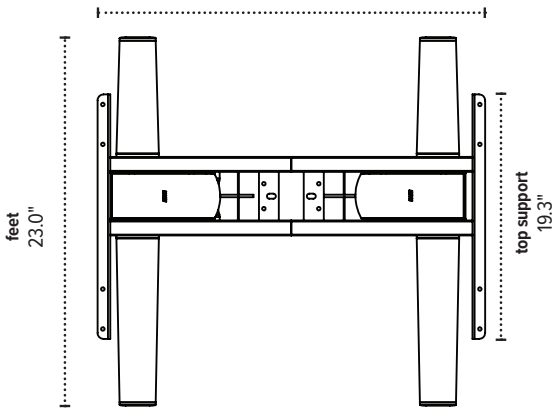

# VictoryLX 2-Leg

Electric height adjustable table base

2VT-LX-C36-24

adjustable width  
30.8"–47.0"

2VT-LX-C48-24

adjustable width  
42.7"–71.0"

2VT-LX-C36-30

adjustable width  
30.8"–47.0"

2VT-LX-C48-30

adjustable width  
42.7"–71.0"

The base dimensions as shown are actual.

esi

800.833.3746  
esi ergo.com

© 2019 Fellowes, Inc. V32 catalog pricing.