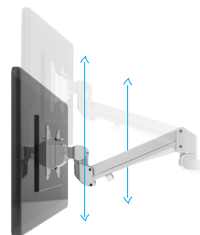

EVOLVE2COMBO EVOLVE2-FMS + LTH-EDGE DYNAMIC HEIGHT ADJUSTMENT

- Laptop tray is 10.25" in width and adjusts from 12"-18.25" in depth to accommodate laptop alone or laptop with docking station
- Monitor Extension: 28.75"
- Monitor Retraction: 4"
- Monitor Tilt: +80°/-60°
- Monitor Rotation: +90°/-90°
- Weight Capacity (per arm):
 - Minimum: 4.4
 - Maximum: 15.4 lbs
- 180° Lock-Out Feature
- Quick Release
- 16" Pole
- Desk clamp & grommet mount included
- Max Monitor Width: 32"
(bezel measured left to right)

Monitor Quick Release

Landscape/Portrait Rotation

Integrated Allen Wrench Storage

Grommet Mount

Desk Clamp

Cable Management

Effortless Adjustment

MODEL #