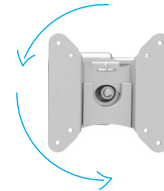

EVOLVE2COMBO EVOLVE2-FMS + LTH-EDGE DYNAMIC HEIGHT ADJUSTMENT

- Laptop tray is 10.25" in width and adjusts from 12"-18.25" in depth to accommodate laptop alone or laptop with docking station
- Monitor Extension: 28.75"
- Monitor Retraction: 4"
- Monitor Tilt: +80°/-60°
- Monitor Rotation: +90°/-90°
- Weight Capacity (per arm):
 - Minimum: 4.4
 - Maximum: 15.4 lbs
- 180° Lock-Out Feature
- Quick Release
- 16" Pole
- Desk clamp & grommet mount included
- Max Monitor Width: 32"
(bezel measured left to right)

Monitor Quick Release

Landscape/Portrait Rotation

Integrated Allen Wrench Storage

Grommet Mount

Desk Clamp

Cable Management

Effortless Adjustment

MODEL #