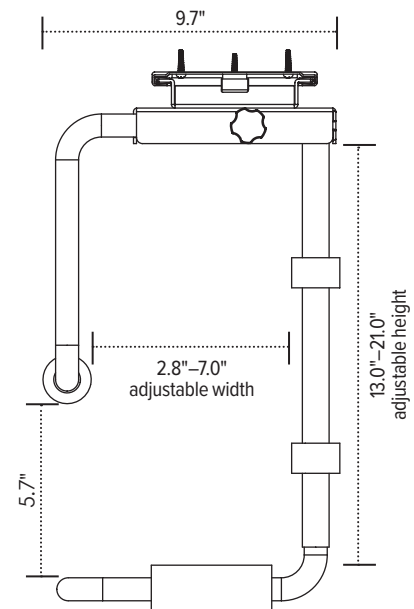

CPU-05

heavy duty cpu holder

CPU-05

heavy duty cpu holder

Product Specs

- 100 lbs. load capacity
- 360° swivel
- 17.8" glide track
- 2.5"–8.3" adjustable width
- 13.0"–21.0" adjustable height
- Warranty: 15 yrs.

Model

CPU05

Aerial view

Front view

esi

800.833.3746
esiergo.com