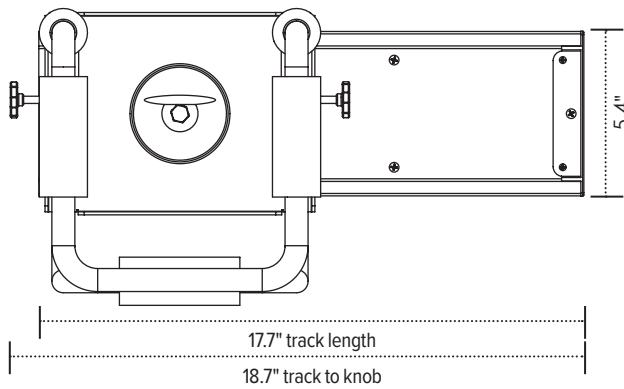

CPU-05

heavy duty cpu holder

CPU-05

heavy duty cpu holder

Product Specs

- 100 lbs. load capacity
- 360° swivel
- 17.8" glide track
- 2.5"–8.3" adjustable width
- 13.0"–21.0" adjustable height
- Warranty: 15 yrs.

Model

CPU05

Aerial view

Front view

esi

800.833.3746
esiergo.com