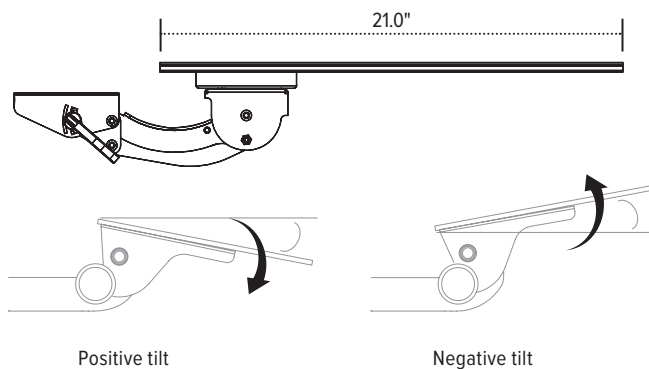

## Product specs

- Designed for radius corner worksurfaces
- PL215 keyboard platform
  - Includes: gel palm rests, mouse pad, mouse guards, cord management clips
  - Made from black 0.3" thin phenolic
- 18.8" keyboard platform with swivel mouse-below platform
- Accommodates left or right handed users
- AA360 articulating arm
- Lift-and-lock height adjustment
- 21.0" glide track
- 21.0" clearance required for full retraction
- $\pm 15^\circ$  tilt adjustment
- 7.0" height adjustment range
  - 2.5" above track | 4.5" below track
- 360° glide track rotation
- Positions flush with worksurface
- Warranty:
  - 15 yr. articulating arm/platform
  - 2 yr. palm rest/mouse pad