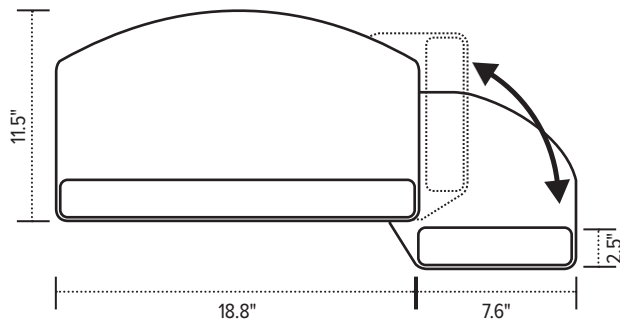

## Product specs

- Designed for radius corner worksurfaces
- PL215 keyboard platform
  - Includes: gel palm rests, mouse pad, mouse guards, cord management clips
  - Made from black 0.3" thin phenolic
- 18.8" keyboard platform with swivel mouse-below platform
- Accommodates left or right handed users
- AA360 articulating arm
- Lift-and-lock height adjustment
- 21.0" glide track
- 21.0" clearance required for full retraction
- $\pm 15^\circ$  tilt adjustment
- 7.0" height adjustment range
  - 2.5" above track | 4.5" below track
- 360° glide track rotation
- Positions flush with worksurface
- Warranty:
  - 15 yr. articulating arm/platform
  - 2 yr. palm rest/mouse pad