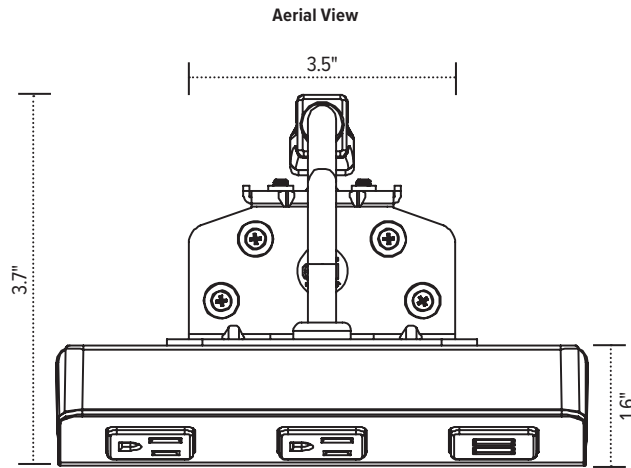

FlexCharge4

personal desktop power

esi

800.833.3746
esiergo.com