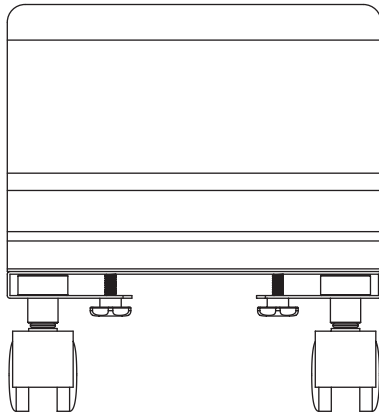

CPU Cart

mobile CPU cart

CPU Cart

mobile CPU cart

Product Specs

- 160 lbs. load capacity
- Fits CPU's ranging from 3.8"–9.0" wide
- CPU sits in adjustable tray
- (4) four swivel caster wheels (2 locking)
- Easy to assemble; no tools required to make adjustments
- Warranty: 15 yrs.