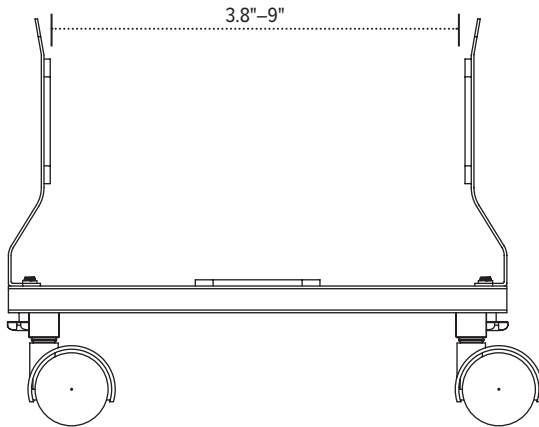

CPU Cart

mobile CPU cart

CPU Cart

mobile CPU cart

Product Specs

- 160 lbs. load capacity
- Fits CPU's ranging from 3.8"–9.0" wide
- CPU sits in adjustable tray
- (4) four swivel caster wheels (2 locking)
- Easy to assemble; no tools required to make adjustments
- Warranty: 15 yrs.