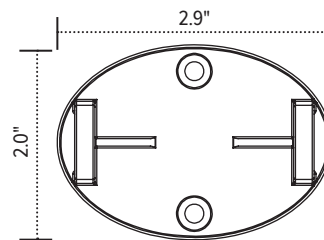

## Product specs

---

- Expands and retracts to keep cables organized under a height adjustable table base
- 53.5" total height
- 23 links
- Links are detachable
- Weighted bottom
- Attaches to bottom of worksurface
- Warranty: 15 yr.

# Conceal

Cable management spine

Conceal base

Base aerial view

Base profile view

Conceal link

Link aerial view

Link profile view

Conceal worksurface mounting clip

mounting clip bottom view

mounting clip profile view