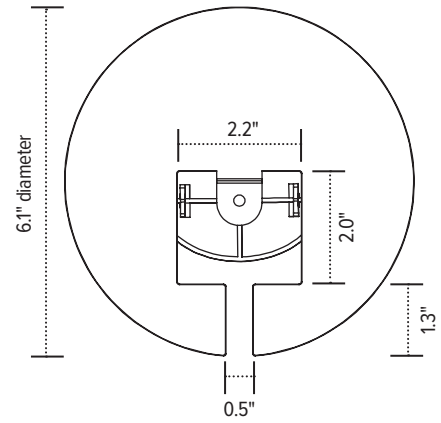

## Product specs

---

- Expands and retracts to keep cables organized under a height adjustable table base
- 53.5" total height
- 23 links
- Links are detachable
- Weighted bottom
- Attaches to bottom of worksurface
- Warranty: 15 yr.

# Conceal

Cable management spine

Conceal base

Base aerial view

Base profile view

Conceal link

Link aerial view

Link profile view

Conceal worksurface mounting clip

mounting clip bottom view

mounting clip profile view