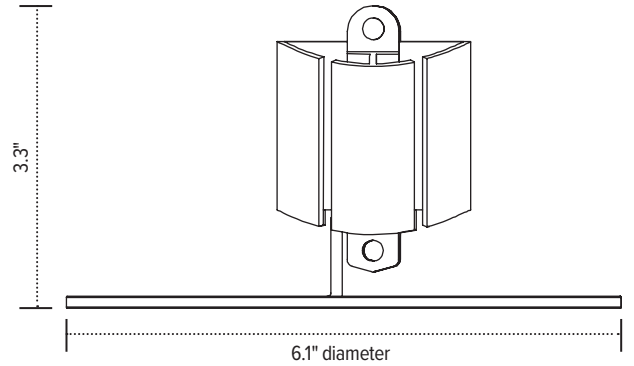

## Product specs

---

- Expands and retracts to keep cables organized under a height adjustable table base
- 53.5" total height
- 23 links
- Links are detachable
- Weighted bottom
- Attaches to bottom of worksurface
- Warranty: 15 yr.

# Conceal

Cable management spine

Conceal base

Base aerial view

Base profile view

Conceal link

Link aerial view

Link profile view

Conceal worksurface mounting clip

mounting clip bottom view

mounting clip profile view