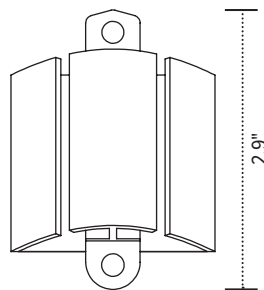

## Product specs

---

- Expands and retracts to keep cables organized under a height adjustable table base
- 53.5" total height
- 23 links
- Links are detachable
- Weighted bottom
- Attaches to bottom of worksurface
- Warranty: 15 yr.

# Conceal

Cable management spine

Conceal base

Base aerial view

Base profile view

Conceal link

Link aerial view

Link profile view

Conceal worksurface mounting clip

mounting clip bottom view

mounting clip profile view