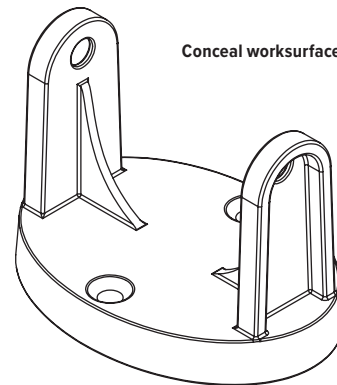

## Product specs

---

- Expands and retracts to keep cables organized under a height adjustable table base
- 53.5" total height
- 23 links
- Links are detachable
- Weighted bottom
- Attaches to bottom of worksurface
- Warranty: 15 yr.

# Conceal

Cable management spine

Conceal base

Base aerial view

Base profile view

Conceal link

Link aerial view

Link profile view

Conceal worksurface mounting clip

mounting clip bottom view

mounting clip profile view