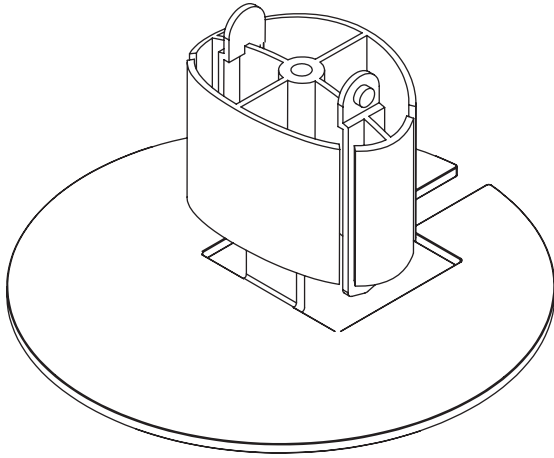

## Product specs

---

- Expands and retracts to keep cables organized under a height adjustable table base
- 53.5" total height
- 23 links
- Links are detachable
- Weighted bottom
- Attaches to bottom of worksurface
- Warranty: 15 yr.

# Conceal

Cable management spine

Conceal base

Base aerial view

Base profile view

Conceal link

Link aerial view

Link profile view