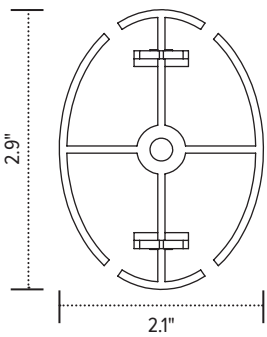

## Product specs

---

- Expands and retracts to keep cables organized under a height adjustable table base
- 53.5" total height
- 23 links
- Links are detachable
- Weighted bottom
- Attaches to bottom of worksurface
- Warranty: 15 yr.

# Conceal

Cable management spine

Conceal base

Base aerial view

Base profile view

Conceal link

Link aerial view

Link profile view

Conceal worksurface mounting clip

mounting clip bottom view

mounting clip profile view