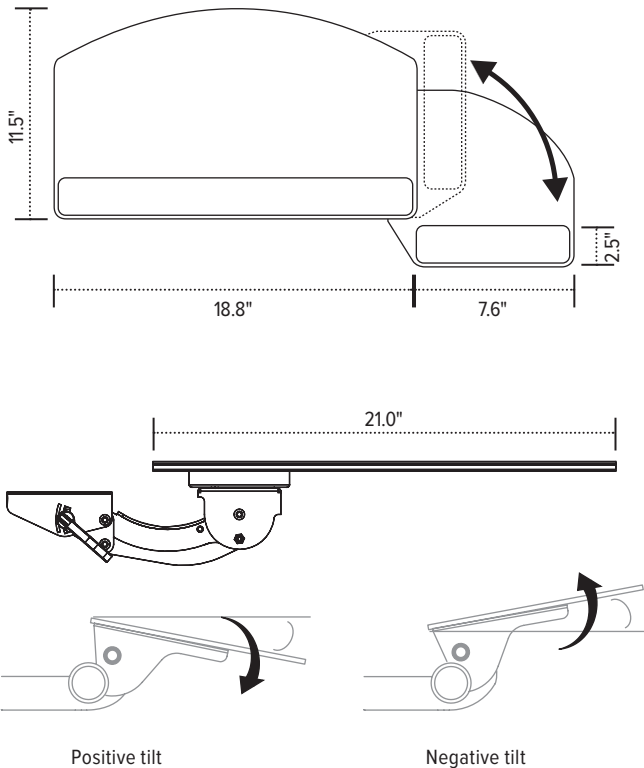

### Product specs

- Recommended for radius corner worksurfaces
- PL215 keyboard platform
  - Includes: gel palm rests, mouse pad, mouse guards, cord management clips
  - Made from black 0.3" thin phenolic
- 18.8" keyboard platform with swivel mouse-below platform
- Accommodates left or right handed users
- AA360 articulating arm
- Lift-and-lock height adjustment
- 21.0" glide track
- 21.0" clearance required for full retraction
- $\pm 15^\circ$  tilt adjustment
- 7.0" height adjustment range
  - 2.5" above track | 4.5" below track
- 360° glide track rotation
- Positions flush with worksurface
- Warranty: 15 yr. (articulating arm/platform)  
2 yr. (palm rest/mouse pad)