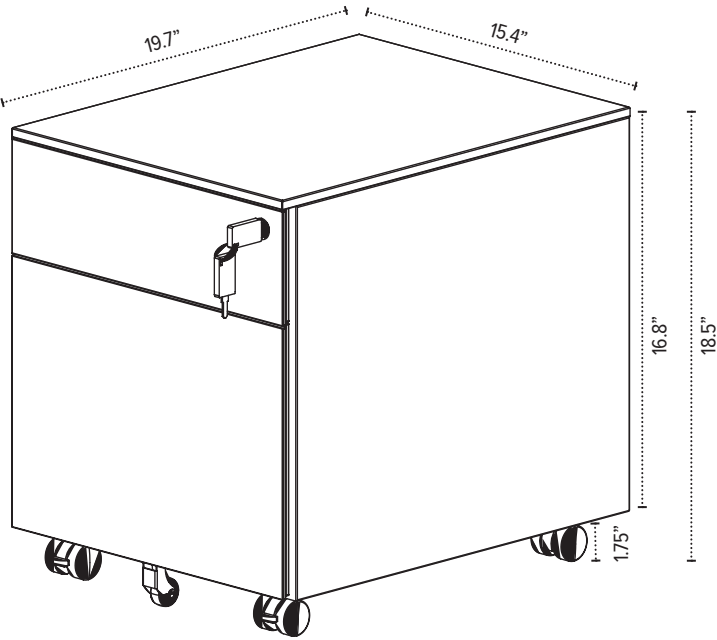

MP™ Series

Mobile storage pedestals

Standard ped