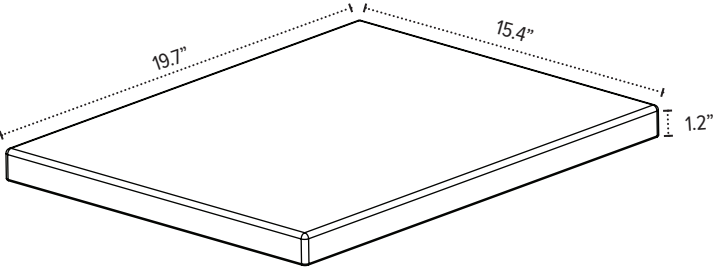

### Pedestal Product Specs

- Heavy duty steel construction
- Cabinet measurements
  - Standard: 15.4" w x 18.5" h x 19.7" d
  - Slim: 11.8" w x 18.5" h x 19.7" d
- Measuring only 18.5" in overall height, ESI's mobile ped will remain untouched even at the lowest position of our 3-stage height adjustable tables.
- Box/file with full extension ball bearing slides
- Locking front casters, stationary rear casters
- Anti-tip front stability caster
- Adjustable divider to accommodate both letter and legal size files
- Ample room for personal items
- 200lb weight seated capacity
- Recessed side pulls for clean aesthetics
- Available in black, silver and white finishes that coordinate with ESI table bases
- Includes two break-away, anti-bacterial keys with Sanitized® coating
- Includes repositionable pencil drawer
- Peds will clear all ESI table feet with glides to allow for extra space under desk
- Meets BIFMA X5.9 standards for performance and stability
- For information regarding master keys, replacement core sets and keyed-alike options, please contact a Customer Service
- Ships fully assembled
- Warranty: 10 yr.

# MP™ Series

Mobile storage pedestals

Standard ped

Slim ped

Standard cushion

Slim cushion