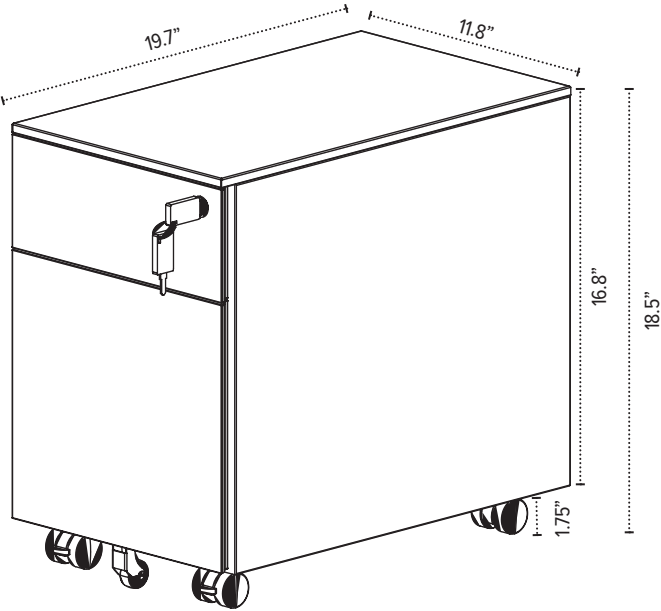

MP™ Series

Mobile storage pedestals

Slim ped