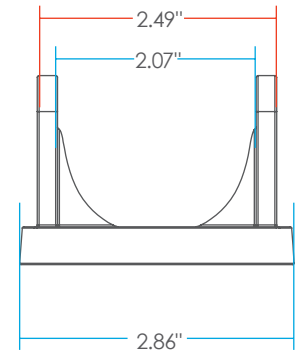

CONCEAL CABLE MANAGEMENT

The CONCEAL expands and retracts to keep cables organized under a height adjustable table base.

- Total Height: 53.5"
- Total # of links: 23
- Links are detachable
- Weighted bottom
- Attaches to bottom of work surface

MODEL #

CONCEAL-GRY

CONCEAL-BLK

CONCEAL-WHT

LT

TE FINISH (LT) = CALL FOR ON-HAND AVAILABILITY

CONCEAL
TOP CONNECTOR

CONCEAL
LINK