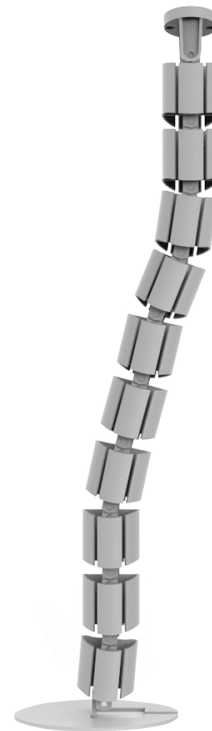

CONCEAL CABLE MANAGEMENT

The CONCEAL expands and retracts to keep cables organized under a height adjustable table base.

- Total Height: 53.5"
- Total # of links: 23
- Links are detachable
- Weighted bottom
- Attaches to bottom of work surface

MODEL #

CONCEAL-GRY

CONCEAL-BLK

CONCEAL-WHT

LT

TE FINISH (LT) = CALL FOR ON-HAND AVAILABILITY

CONCEAL
TOP CONNECTOR

CONCEAL
LINK

CONCEAL
BASE

CONCEAL

TABLE BASE ACCESSORIES

esiergo.com | 800.833.3746

GSA Contract Holder • 2020 CAP & GIZA
Project Spec • IceEdge • Sketch-Up