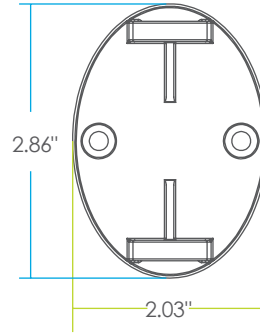

CONCEAL CABLE MANAGEMENT

The CONCEAL expands and retracts to keep cables organized under a height adjustable table base.

- Total Height: 53.5"
- Total # of links: 23
- Links are detachable
- Weighted bottom
- Attaches to bottom of work surface

MODEL #

CONCEAL-GRY

CONCEAL-BLK

CONCEAL-WHT

LT

TE FINISH (LT) = CALL FOR ON-HAND AVAILABILITY

CONCEAL
TOP CONNECTOR

CONCEAL
LINK