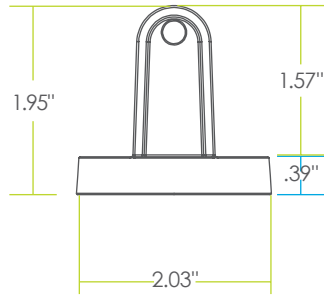

CONCEAL CABLE MANAGEMENT

The CONCEAL expands and retracts to keep cables organized under a height adjustable table base.

- Total Height: 53.5"
- Total # of links: 23
- Links are detachable
- Weighted bottom
- Attaches to bottom of work surface

MODEL #

CONCEAL-GRY

CONCEAL-BLK

CONCEAL-WHT

LT

TE FINISH (LT) = CALL FOR ON-HAND AVAILABILITY

CONCEAL
TOP CONNECTOR

CONCEAL
LINK