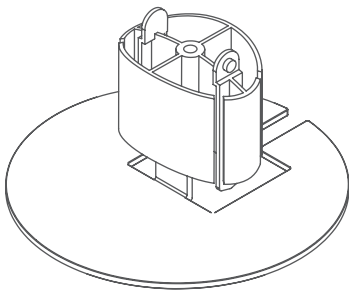

CONCEAL CABLE MANAGEMENT

The CONCEAL expands and retracts to keep cables organized under a height adjustable table base.

- Total Height: 53.5"
- Total # of links: 23
- Links are detachable
- Weighted bottom
- Attaches to bottom of work surface

MODEL #

CONCEAL-GRY

CONCEAL-BLK

CONCEAL-WHT

LT

TE FINISH (LT) = CALL FOR ON-HAND AVAILABILITY

CONCEAL
TOP CONNECTOR

CONCEAL
LINK

CONCEAL
BASE

CONCEAL

TABLE BASE ACCESSORIES

esiergo.com | 800.833.3746

GSA Contract Holder • 2020 CAP & GIZA
Project Spec • IceEdge • Sketch-Up