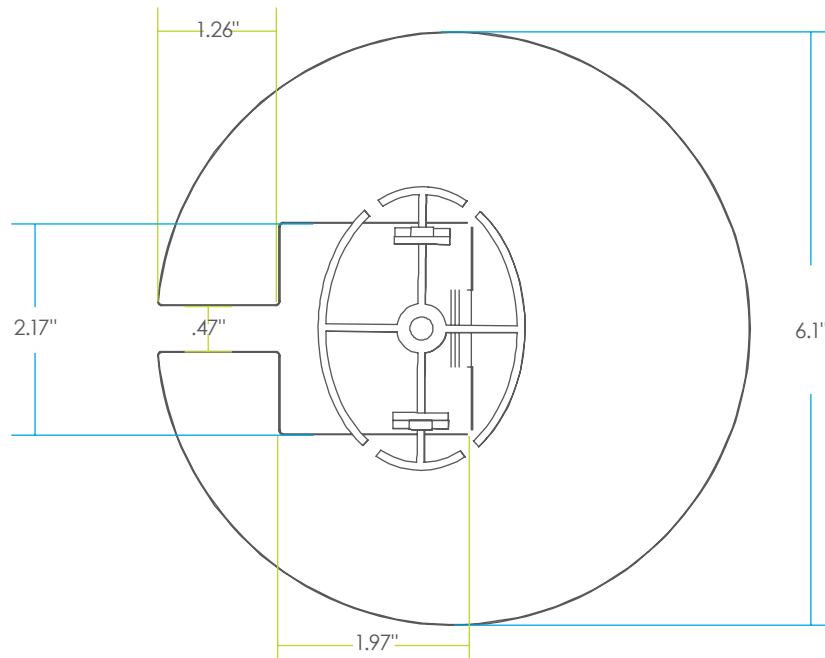

CONCEAL CABLE MANAGEMENT

The CONCEAL expands and retracts to keep cables organized under a height adjustable table base.

- Total Height: 53.5"
- Total # of links: 23
- Links are detachable
- Weighted bottom
- Attaches to bottom of work surface

MODEL #

CONCEAL-GRY

CONCEAL-BLK

CONCEAL-WHT

LT

TE FINISH (LT) = CALL FOR ON-HAND AVAILABILITY

CONCEAL
TOP CONNECTOR

CONCEAL
LINK

CONCEAL
BASE

CONCEAL

TABLE BASE ACCESSORIES

esiergo.com | 800.833.3746

GSA Contract Holder • 2020 CAP & GIZA
Project Spec • IceEdge • Sketch-Up