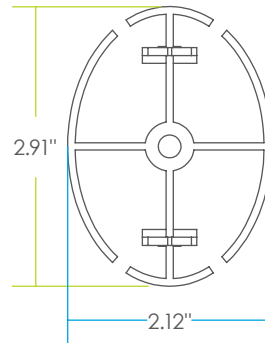

CONCEAL CABLE MANAGEMENT

The CONCEAL expands and retracts to keep cables organized under a height adjustable table base.

- Total Height: 53.5"
- Total # of links: 23
- Links are detachable
- Weighted bottom
- Attaches to bottom of work surface

MODEL #

CONCEAL-GRY

CONCEAL-BLK

CONCEAL-WHT

LT

TE FINISH (LT) = CALL FOR ON-HAND AVAILABILITY

CONCEAL
TOP CONNECTOR

CONCEAL
LINK