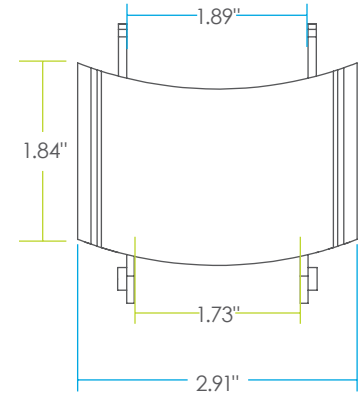

CONCEAL CABLE MANAGEMENT

The CONCEAL expands and retracts to keep cables organized under a height adjustable table base.

- Total Height: 53.5"
- Total # of links: 23
- Links are detachable
- Weighted bottom
- Attaches to bottom of work surface

MODEL #

CONCEAL-GRY

CONCEAL-BLK

CONCEAL-WHT

LT

TE FINISH (LT) = CALL FOR ON-HAND AVAILABILITY

CONCEAL
TOP CONNECTOR

CONCEAL
LINK