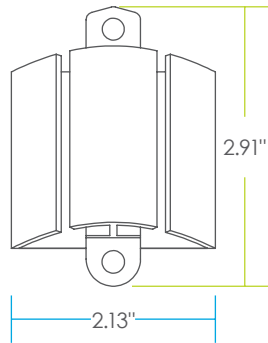

CONCEAL CABLE MANAGEMENT

The CONCEAL expands and retracts to keep cables organized under a height adjustable table base.

- Total Height: 53.5"
- Total # of links: 23
- Links are detachable
- Weighted bottom
- Attaches to bottom of work surface

MODEL #

CONCEAL-GRY

CONCEAL-BLK

CONCEAL-WHT

LT

TE FINISH (LT) = CALL FOR ON-HAND AVAILABILITY

CONCEAL
TOP CONNECTOR

CONCEAL
LINK

CONCEAL
BASE

CONCEAL

TABLE BASE ACCESSORIES

esiergo.com | 800.833.3746

GSA Contract Holder • 2020 CAP & GIZA
Project Spec • IceEdge • Sketch-Up