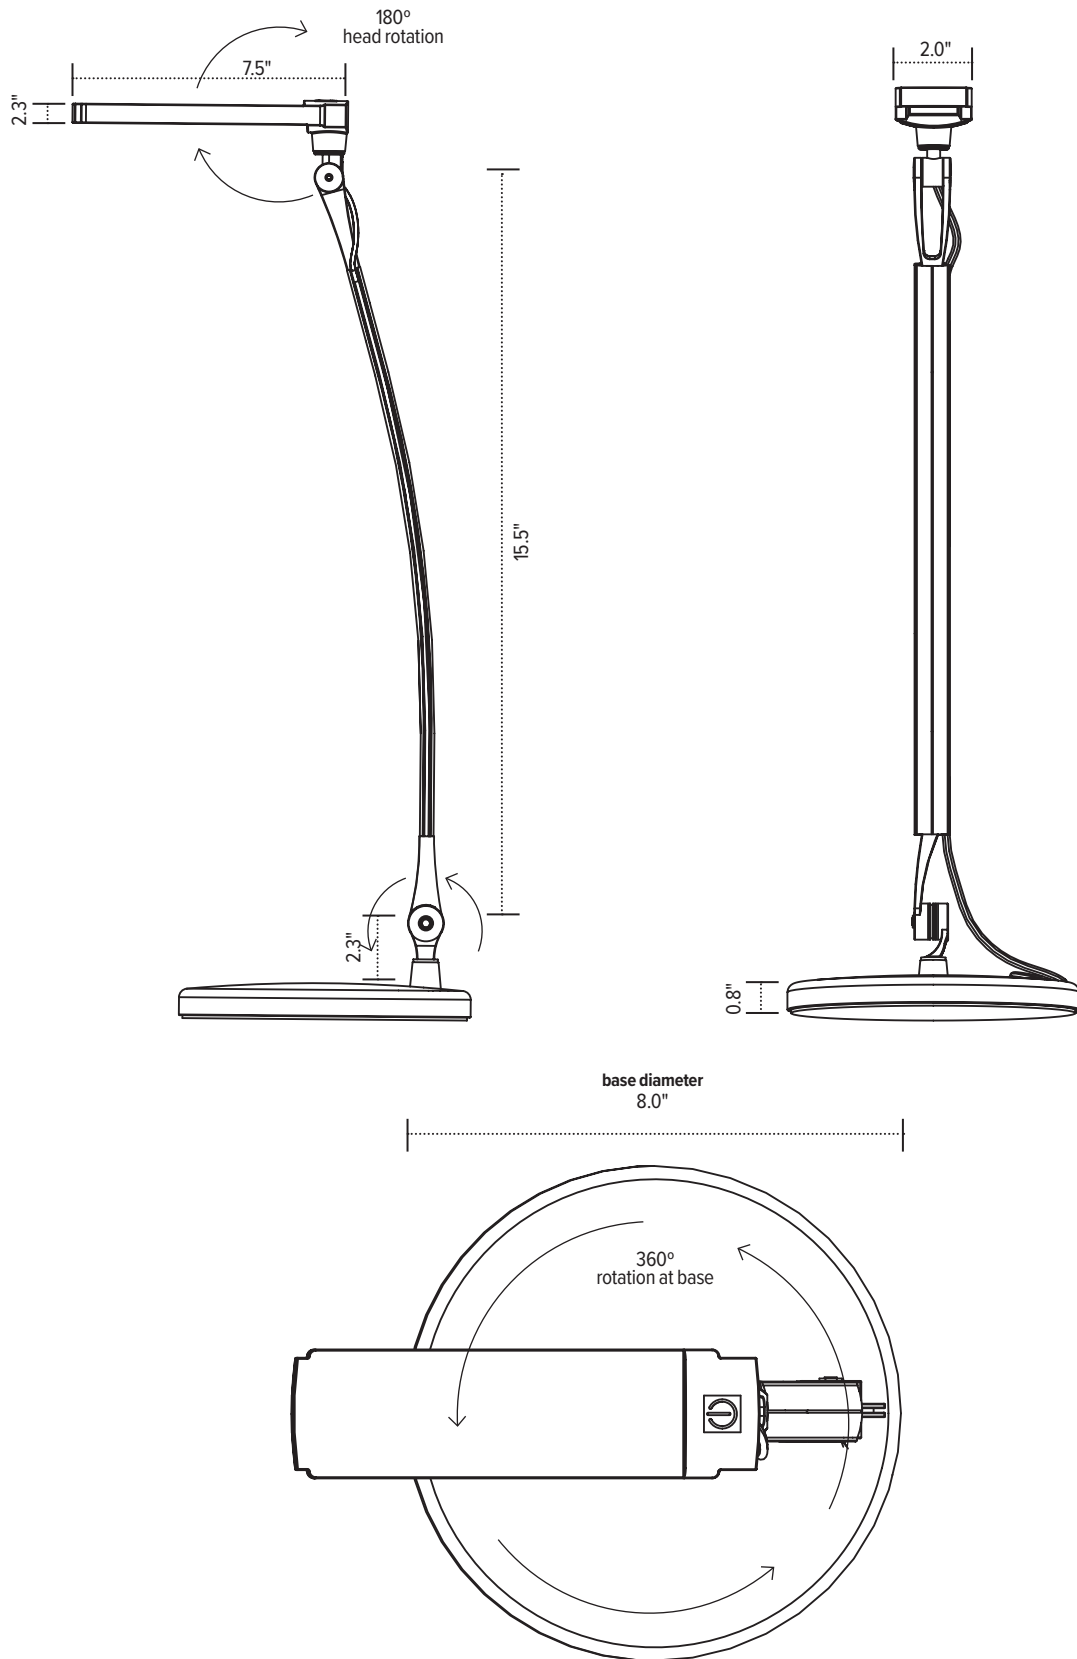

esi | work gear

Vivid-X

single arm LED task light

Vivid-X

single arm LED task light

Product specs

- LED
- 4100K color temperature
- 356 Lumens
- 85 CRI
- 6W
- 50,000 hours lamp life
- 8 hr. auto shut-off
- Single arm
- Touch and release built-in dimmer with (3) three brightness settings
- 6.0' power cord
- Power source is UL listed
- 21.0" reach
- 180° rotation at light source
- 360° rotation on base
- Warranty: 15 yr. (Structural) / 1 yr. (LED transformer)

Model

- VIVID-X-SLV

can position anywhere along its motion path

touch and release dimmer button

esi

800.833.3746
esiergo.com

Vivid-X

single arm LED task light