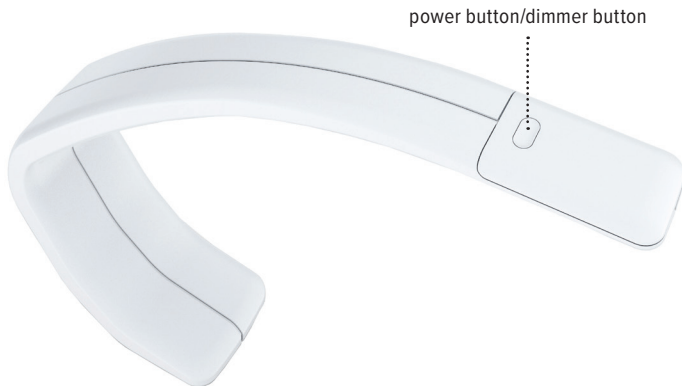

esi®

Amble™ Classic

Single arm LED task light

Amble Classic

Single arm LED task light

esi®

gravity-driven shade

power button/dimmer button

Product specs

- LED
- 3500 K color temperature
- 206 lumens
- 83 CRI
- 11.5 watts
- 60,000 hrs. lamp life
- Automatic shut-off after 6 hours
- Built-in dimmer
- 9.0' power cord
- Power source is UL listed
- Light is ETL listed
- Available in white finish only
- 15.8" light reach
- Warranty: 15 yr (structural)/1 yr. (LED transformer)

Model

- AMB-CLSC-WHT

All three light positions and the amount of light provided

Amble Classic

Single arm LED task light

esi®