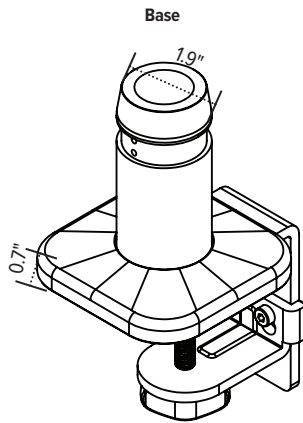

# Kata™ EX1-FM

Single fixed + motion monitor arm

VESA plate

VESA mount (profile view)

esi

800.833.3746  
esiergo.com