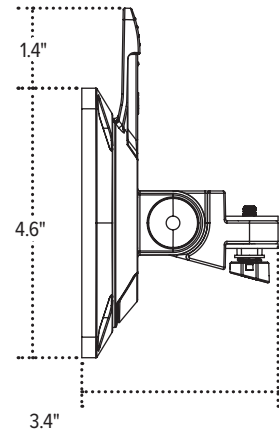

# Kata™ EX1-FM

Single fixed + motion monitor arm

VESA plate

VESA mount (profile view)

esi

800.833.3746  
esiergo.com