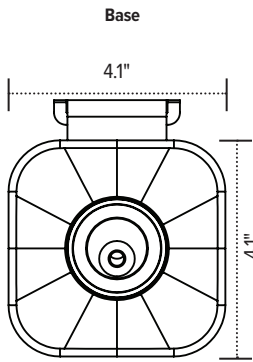

# Kata™ EX1-FM

Single fixed + motion monitor arm

VESA plate

VESA mount (profile view)

esi

800.833.3746  
esiergo.com