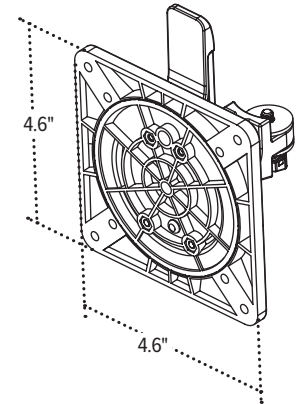

# Kata™ EX1-FM

Single fixed + motion monitor arm

VESA plate

VESA mount (profile view)

esi

800.833.3746  
esiergo.com