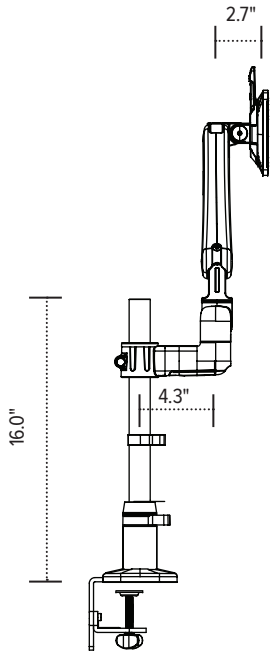

# Kata™ EX1-FM

Single fixed + motion monitor arm

VESA plate

VESA mount (profile view)

esi

800.833.3746  
esiergo.com