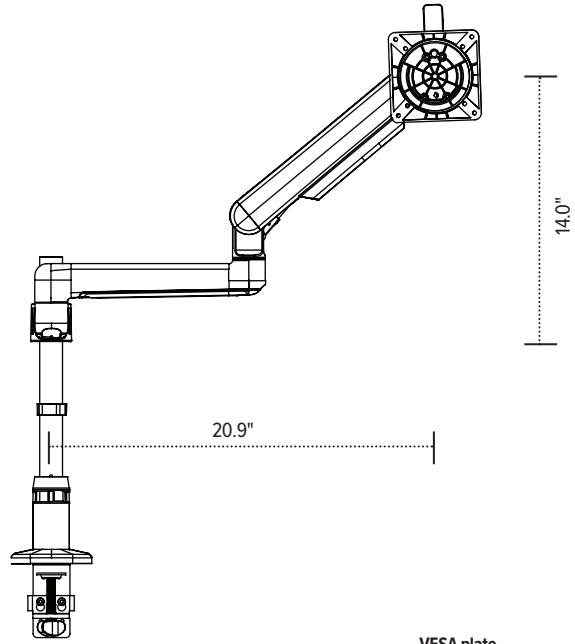

# Kata™ EX1-FM

Single fixed + motion monitor arm

VESA plate

VESA mount (profile view)

esi

800.833.3746  
esiergo.com