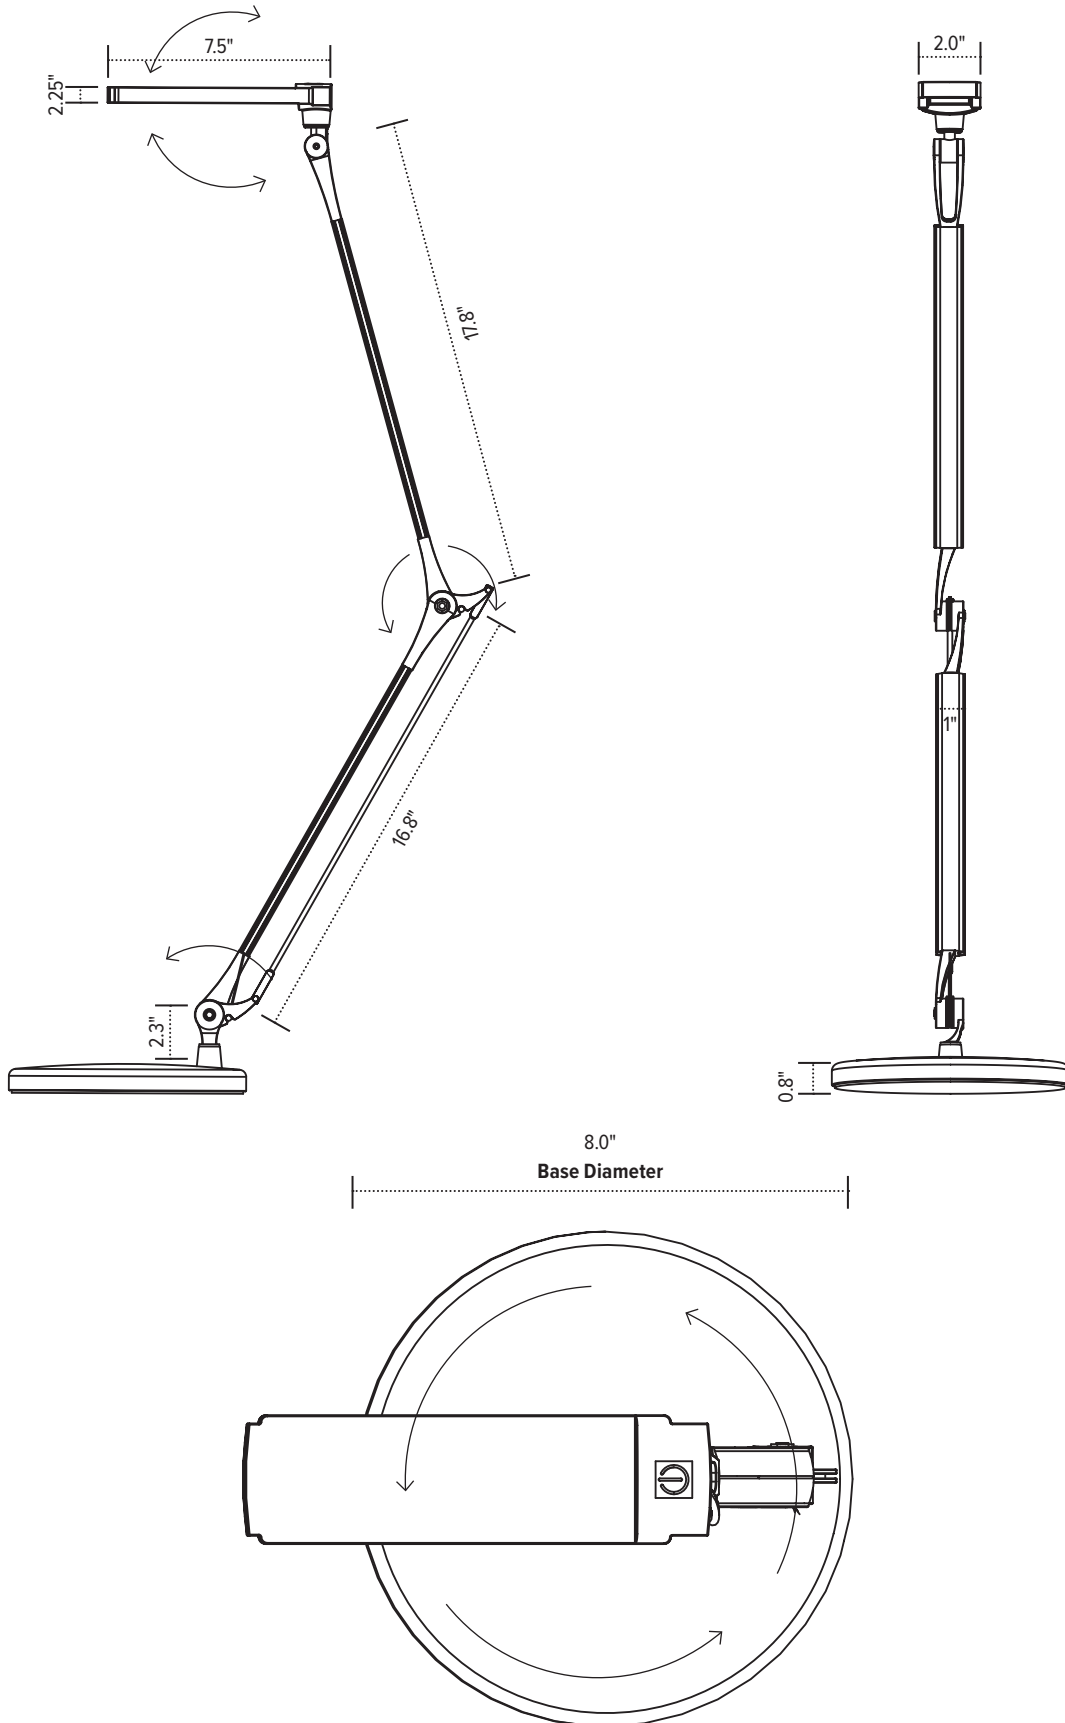

esi | work gear

Vivid-LEX

dual LED task light

Vivid-LEX

dual arm LED task light

Product specs

- LED
- 4100K color temperature
- 356 Lumens
- 85 CRI
- 6W
- 50,000 hours lamp life
- 8 hr. auto shut-off
- Dual arms
- Touch and release built-in dimmer with (3) three brightness settings
- 6.0' power cord
- 36.0" reach
- Power source is UL listed
- 180° rotation at light source
- 360° rotation on base
- Warranty: 15 yr. (Structural) / 1 yr. (LED transformer)

Model

○ VIVID-LED-SLV

touch and release dimmer button

dynamic movement because of the two arms

esi

800.833.3746
esiergo.com

Vivid-LEX

dual arm LED task light