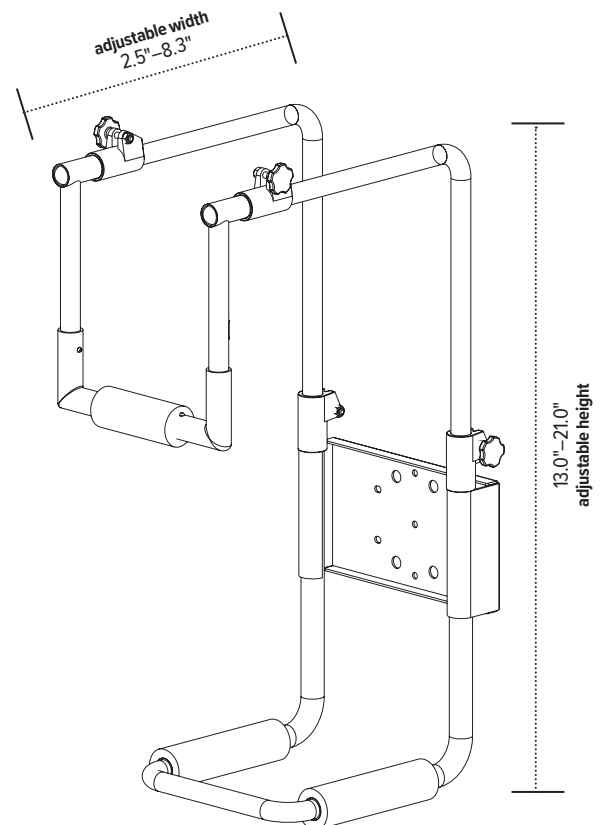

esi

800.833.3746
esiergo.com