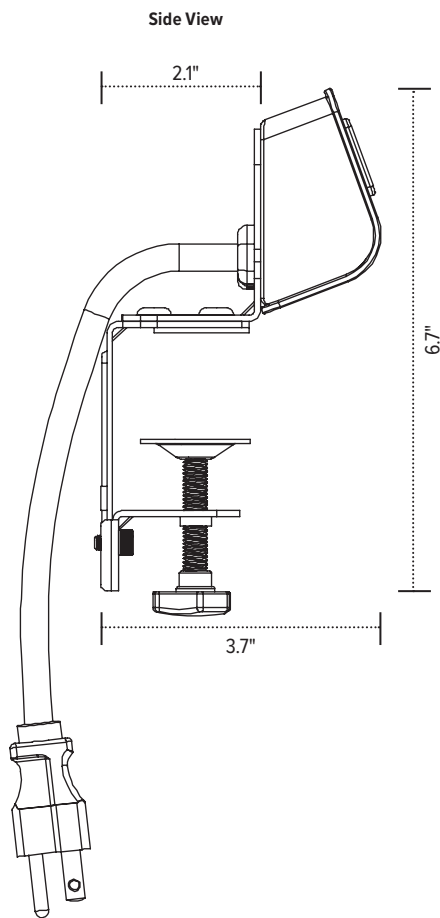

FlexCharge4

personal desktop power

esi

800.833.3746
esiergo.com