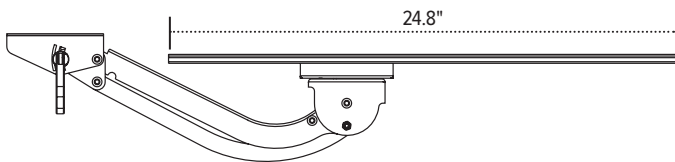

Solution 4

keyboard platform combo

Solution 4

keyboard platform combo

Positive tilt

Negative tilt

Product specs

- Recommended for straight edge worksurfaces or diagonal corner worksurfaces
- PLMAC mouse forward platform
- 26.5" platform reversible at installation
- Can be installed for left or right-handed users
- AA370 extended reach articulating arm
- Lift-and-lock height adjustment
- 24.8" glide track
- 25.0" clearance required for full retraction
- $\pm 15^\circ$ tilt
- 16.0" height adjustment range
 - 8.0" above track | 8.0" below track
- 360° rotation
- Positions flush with worksurface
- Warranty:
 - 15yr. articulating arm/platform
 - 2yr. palm rest/mouse pad