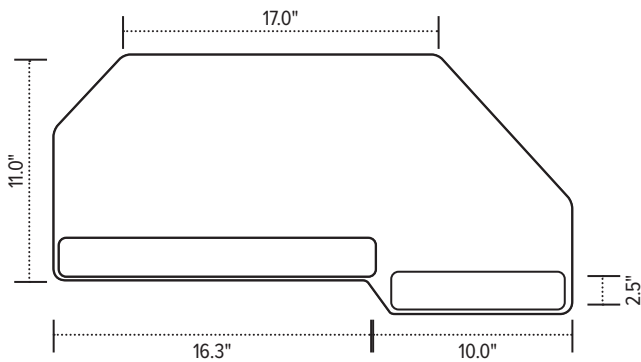

Solution 4

keyboard platform combo

Solution 4

keyboard platform combo

Positive tilt

Negative tilt

Product specs

- Recommended for straight edge worksurfaces or diagonal corner worksurfaces
- PLMAC mouse forward platform
- 26.5" platform reversible at installation
- Can be installed for left or right-handed users
- AA370 extended reach articulating arm
- Lift-and-lock height adjustment
- 24.8" glide track
- 25.0" clearance required for full retraction
- $\pm 15^\circ$ tilt
- 16.0" height adjustment range
 - 8.0" above track | 8.0" below track
- 360° rotation
- Positions flush with worksurface
- Warranty:
 - 15yr. articulating arm/platform
 - 2yr. palm rest/mouse pad