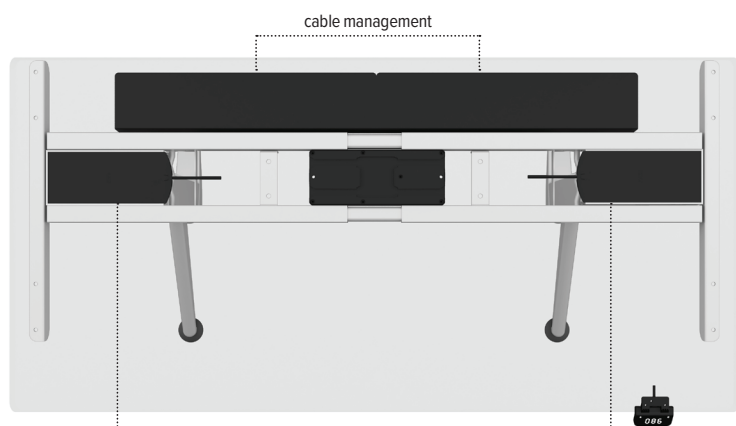

esi

Brisa™

Electric height adjustable table base

Brisa

Electric height adjustable table base

esi

quick frame and column assembly

top view

two motors

digital keypad

Product specs

- Designed by Gecco Vision
- Designer look and feel
- Highly customizable with 36 different color combinations for columns, shrouds and foot
- Frame and column connect and lock for quick and easy assembly
- Electric height adjustment
- 220 lbs. base lifting capacity
- 1.4"/sec adjustment speed
- 26.1" height adjustment range
 - 21.6"–47.7" (low/high)
(excluding worksurface)
- Three stage adjustable legs
- Adjustable width frame: 43.3"–70.9"
- Two motors
- Soft start
- Gyro sensor anti-collision
- Steel frame and aluminum foot construction
- Low standby power consumption
- Cable management included
- Simplistic and stylized digital keypad
- Complete tables available (*base and top*)
- Warranty: 15 yr. (*structural*) / 7 yr. (*mechanical*)

Brisa

Electric height adjustable table base

Complete quick ship table model # breakdown

2B _ _ -R4824-QS-T _ _
| | | | | | | | | | | |
a b c d e f g h i j k

- a: number of legs
- b: table base series
- c: shroud finish
- d: foot finish
- e: column & frame finish
- f: worksurface shape
- g: worksurface width
- h: worksurface depth
- i: quick ship indicator
- j: laminate material
- k: laminate color

Table bases and worksurfaces can be purchased independently or as a combination.
 ESI worksurfaces are made to exact dimensions. If nominal sizing is needed, please specify when ordering.

Brisa

Electric height adjustable table base