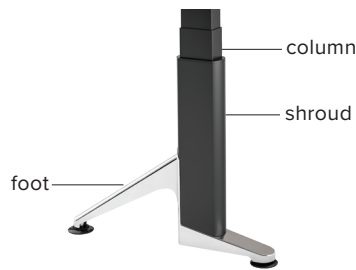

Brisa

Electric height adjustable table base

Table bases		Available worksurfaces				
Table base model	Worksurface shape	Worksurface dimension	TFL standard		HPL standard	HPL premium
			Quick ship	Standard ship	Standard ship	Standard ship
2B-C48-_-_-_-_-	 Rectangle	48"w x 24"d	2R4824-QS-TFL-_-	2R4824-TFL-_-	2R4824-HPL-_-	2R4824-PHPL-_-
		60"w x 24"d	-	2R6024-TFL-_-	2R6024-HPL-_-	2R6024-PHPL-_-
		72"w x 24"d	-	2R7224-TFL-_-	2R7224-HPL-_-	2R7224-PHPL-_-
		48"w x 30"d	-	2R4830-TFL-_-	2R4830-HPL-_-	2R4830-PHPL-_-
		60"w x 30"d	2R6030-QS-TFL-_-	2R6030-TFL-_-	2R6030-HPL-_-	2R6030-PHPL-_-
		72"w x 30"d	-	2R7230-TFL-_-	2R7230-HPL-_-	2R7230-PHPL-_-

Part number breakdown

2B-C48-_-_-_-_-

- shroud finish notation
- foot finish notation
- column & frame finish notation

Available foot & shroud finishes

- ☐ Silver -S
- ☒ Black -B
- ☐ White -W
- ☒ Polished aluminum -A (foot only)

Available column & frame finishes

- ☐ Silver -SLV
- ☒ Black -BLK
- ☐ White -WHT

Worksurface Program

Multiple worksurface shapes and laminates are available. See the Complete Table & Worksurface Ordering Guide for worksurface details including pricing and laminate colors. TFL quick ship worksurfaces are shipped out in 48 hours, TFL standard and HPL standard/premium worksurfaces ship within three weeks. Lead time may vary depending on quantities ordered and their availability.

Table bases and worksurfaces can be purchased independently or as a combination.
ESI worksurfaces are made to exact dimensions. If nominal sizing is needed, please specify when ordering.