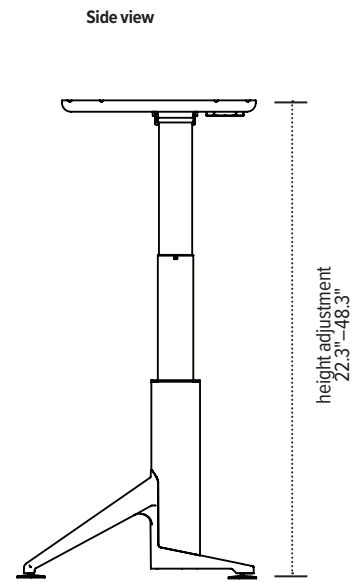

Brisa

Electric height adjustable table base

esi

The base dimensions as shown are actual.

800.833.3746
esiergo.com

Fellowes | FAMILY BUSINESS
Brands. SINCE 1917

© 2020 Fellowes, Inc. V33 catalog prices. All prices are in U.S. dollars.