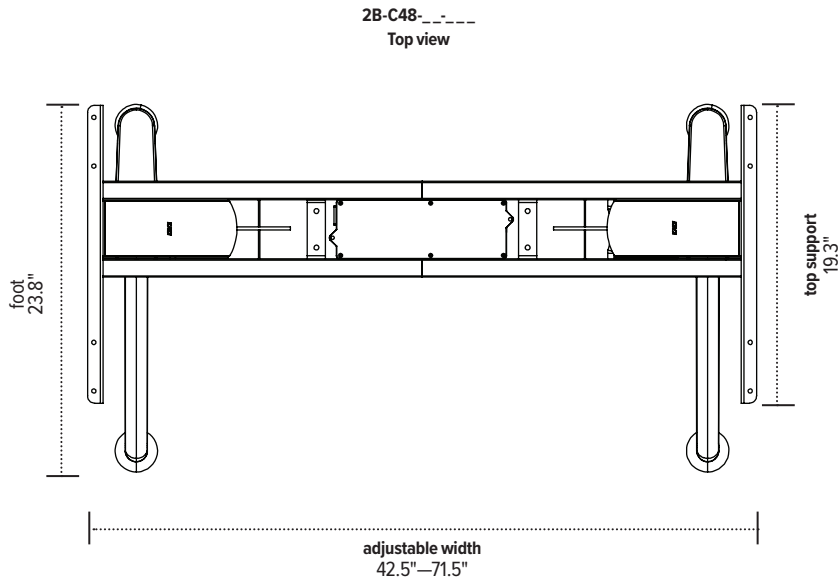

Brisa

Electric height adjustable table base

esi

The base dimensions as shown are actual.

800.833.3746
esiergo.com

Fellowes | FAMILY BUSINESS
Brands. SINCE 1917

© 2020 Fellowes, Inc. V33 catalog prices. All prices are in U.S. dollars.