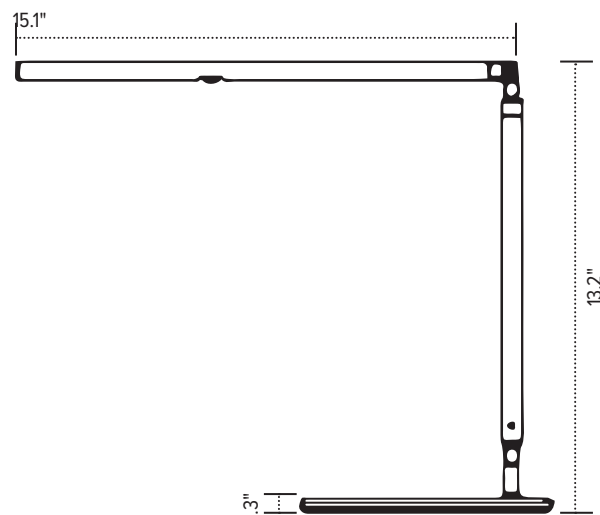

Retracted

esi

800.833.3746
esiergo.com