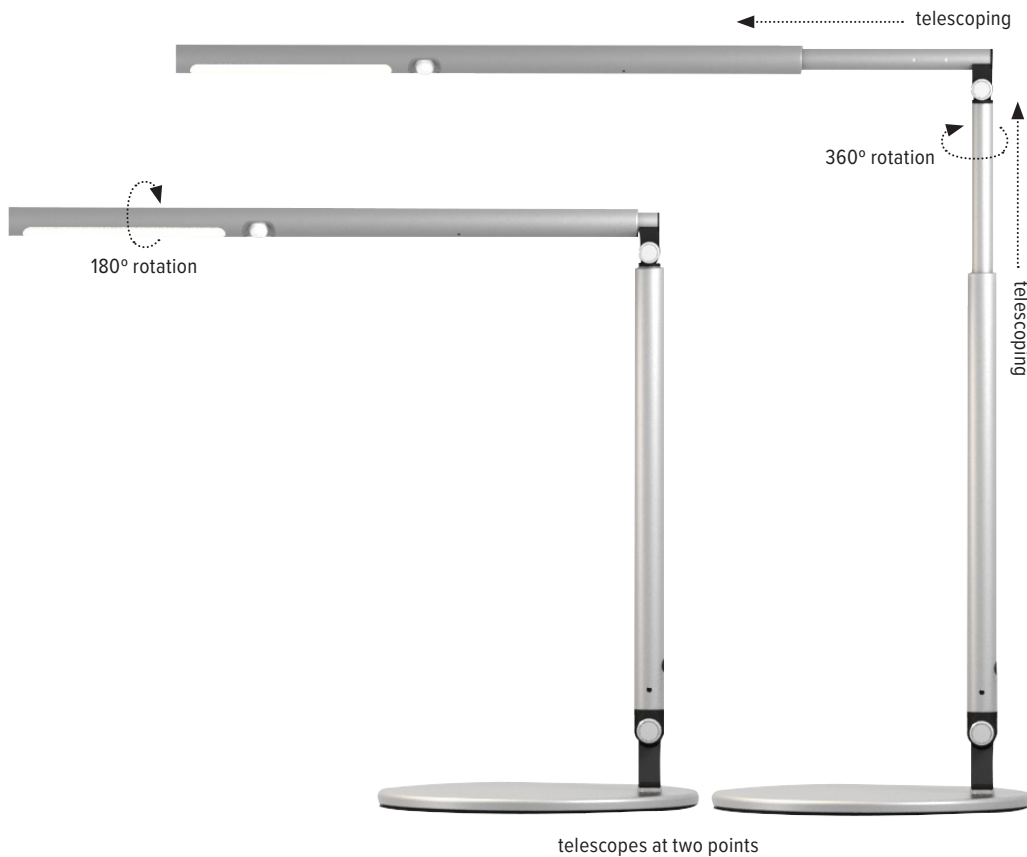

esi | work gear

Lustre

telescoping LED task light

Lustre

telescoping LED task light

Product specs

- LED
- 3500K color temperature
- 350 lumens
- 83 CRI
- 6W
- 50,000 hrs. lamp life
- 8 hr. shut-off
- 12.0' power cord
- USB charging port
- Telescoping arm and head
- Power source is UL listed
- Integrated occupancy sensor
- Light turns off after 15 minutes of detecting no motion
- Touch and hold built-in dimmer with three brightness settings
- 180° rotation at light source and lamp arm
- 360° rotation on base
- Warranty: 15 yr. (Structural) / 1 yr. (LED transformer)

Model

- LUSTRE-SLV
- LUSTRE-WHT

List price

- \$627
- \$627

esi

800.833.3746
esiergo.com

Lustre

telescoping LED task light