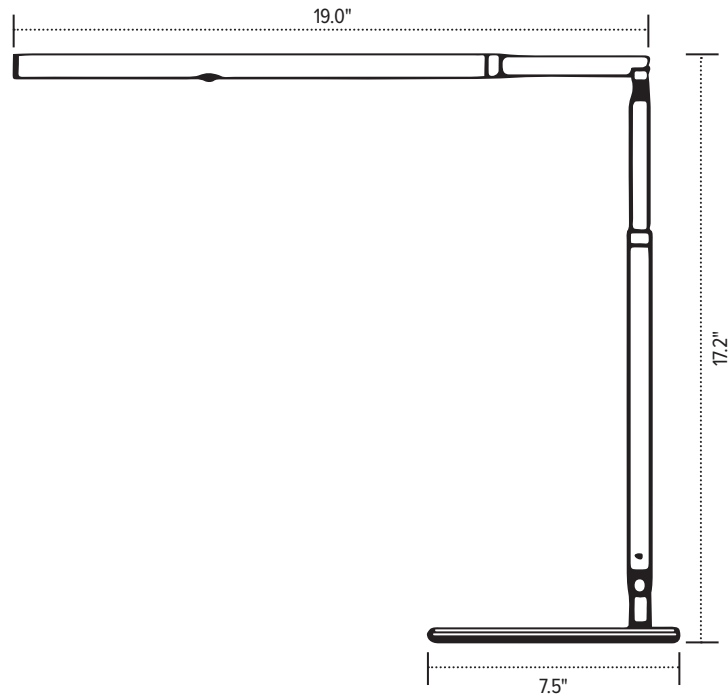

Lustre

telescoping LED task light

Extended